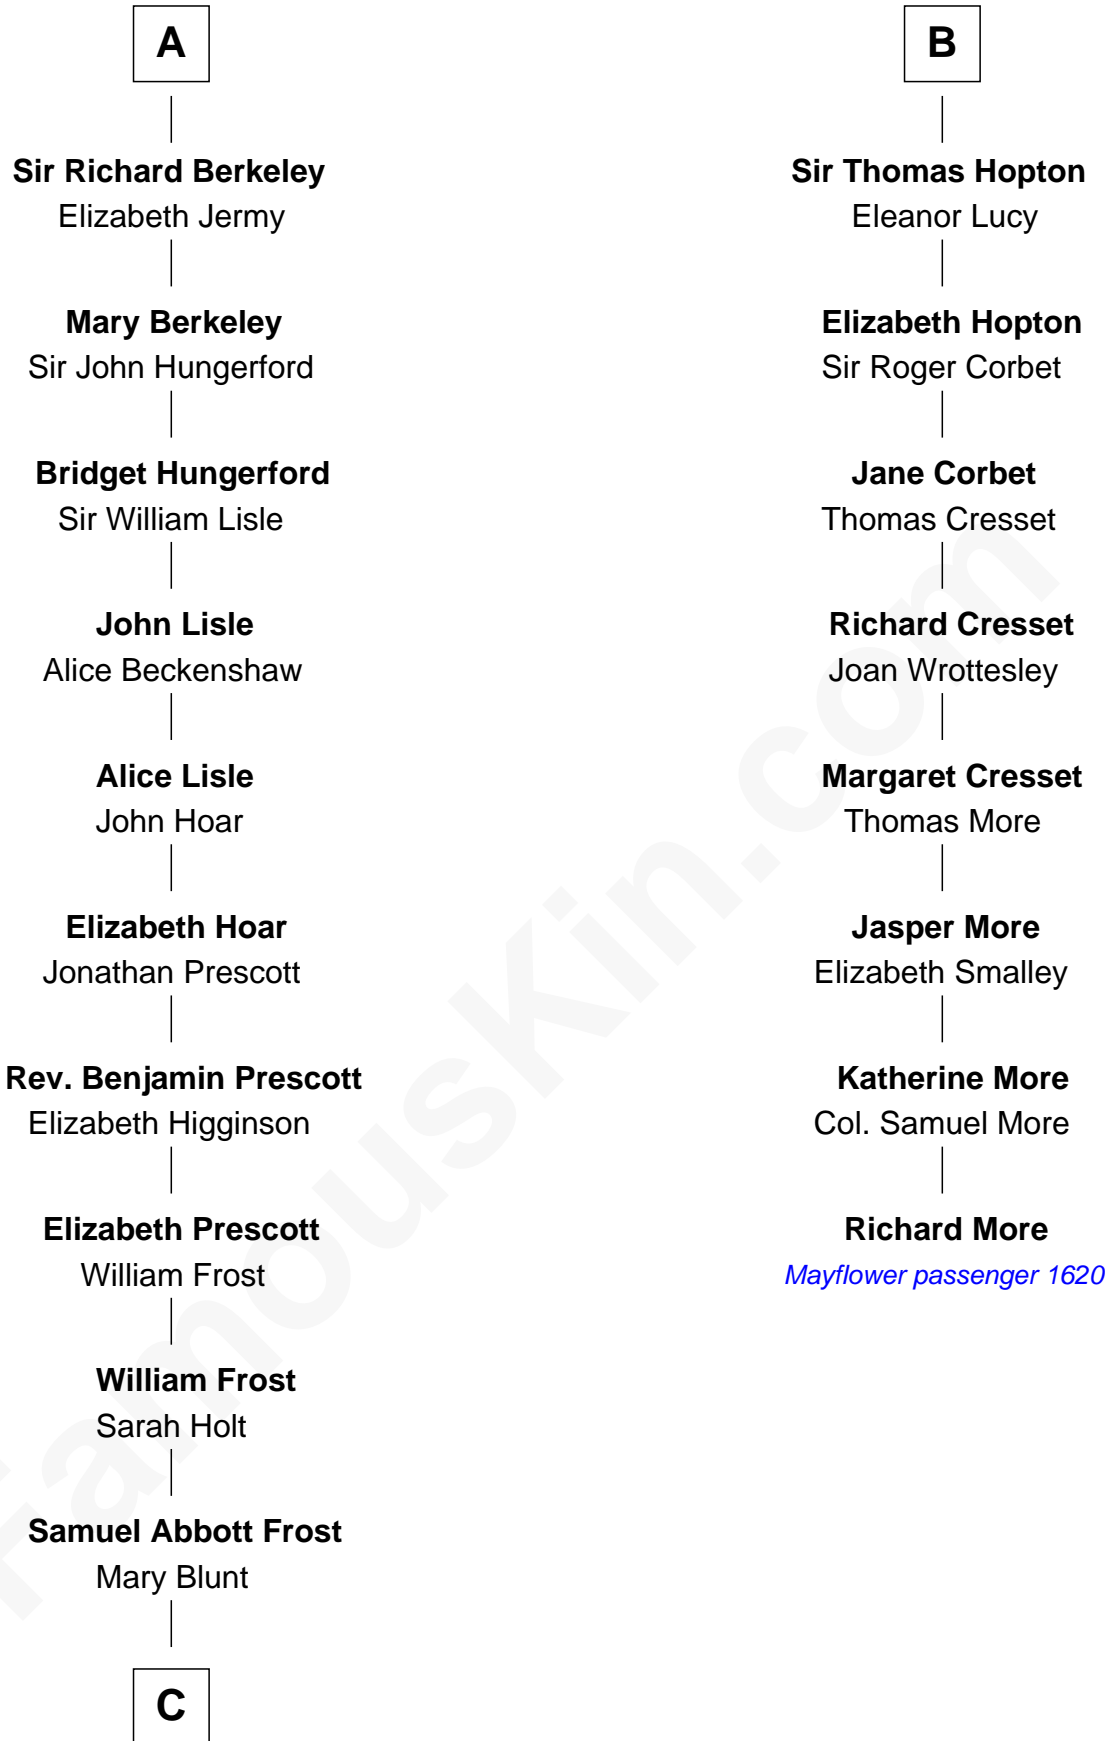

# FamousKin.com Relationship Chart of

**Robert Frost**

*Poet and Playwright*

14th cousin 5 times removed of

**Richard More**

*(c1614 - c1696) Mayflower passenger 1620*

**MAYFLOWER**

**Humphrey de Bohun**

Elizabeth Plantagenet

**Sir William de Bohun**  
Elizabeth de Badlesmere

**Elizabeth de Bohun**  
Sir Richard Fitzalan

**Elizabeth Fitzalan**  
Sir Thomas Mowbray

**Isabel Mowbray**  
Sir James Berkeley

**Maurice Berkeley**  
Isabel Mead

**Anne Berkeley**  
Sir William Dennis

**Isabel Dennis**  
Sir John Berkeley

**A**

**Eleanor de Bohun**  
Sir James le Boteler

**Pernel le Boteler**  
Sir Gilbert Talbot

**Elizabeth Talbot**  
Sir Henry de Grey

**Richard Grey**  
Blanche de la Vache

**Alice Grey**  
Sir William Burley

**Elizabeth Burley**  
Sir John Hopton

**Sir Walter Hopton**  
Joan Mortimer

**B**

**C**

William Prescott Frost

Judith Colcord