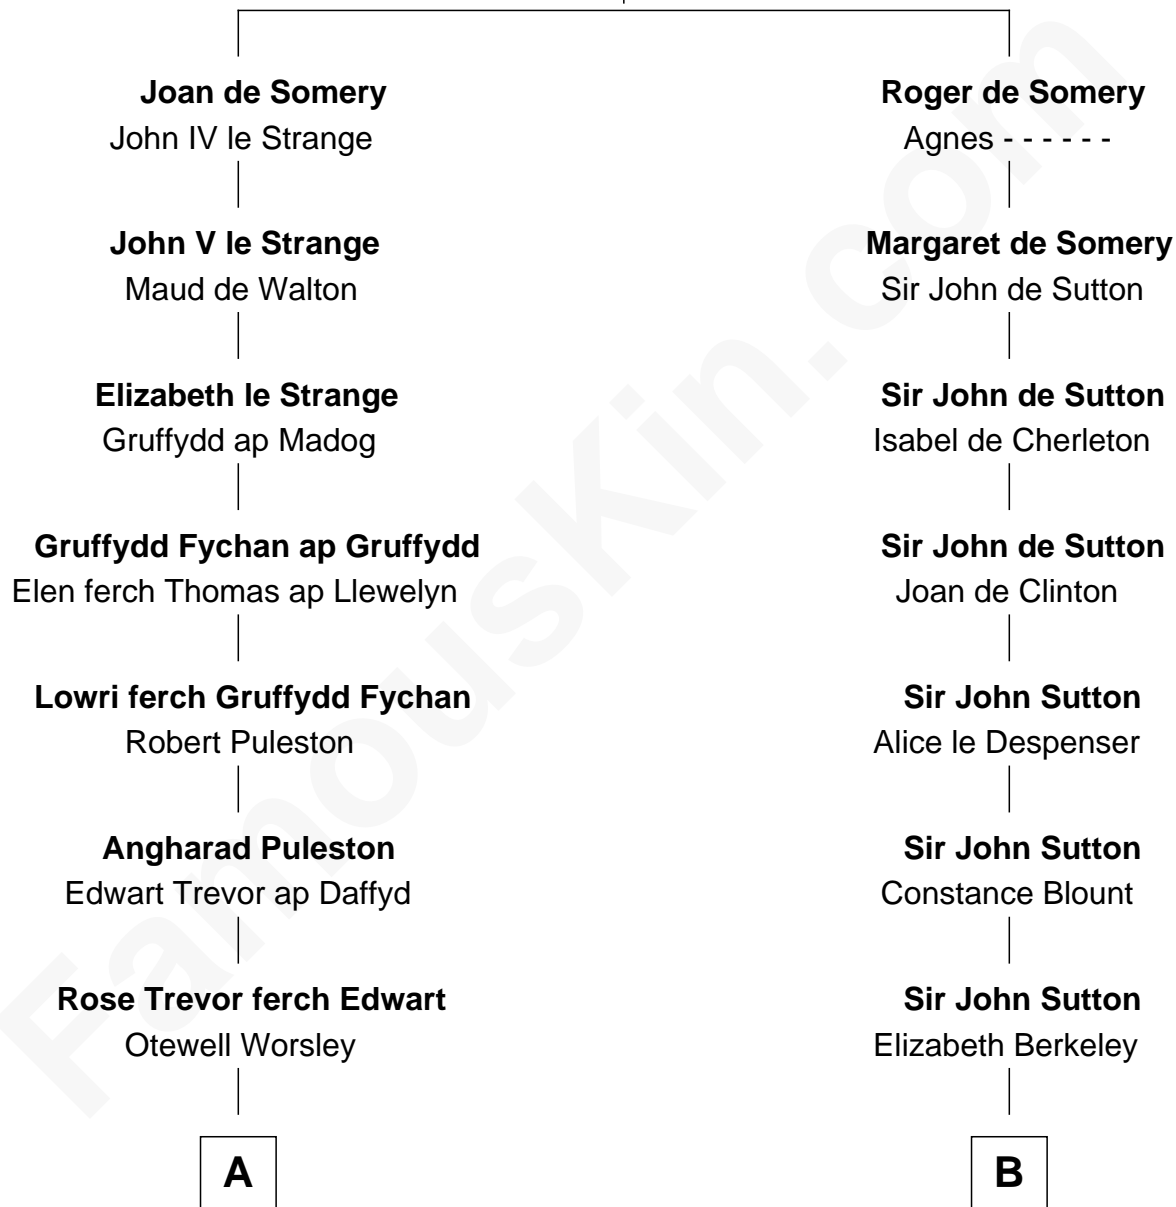

Sir Roger de Somery

*with wife
Nichole d'Aubeney*

*with wife
Amabil de Chaucombe*