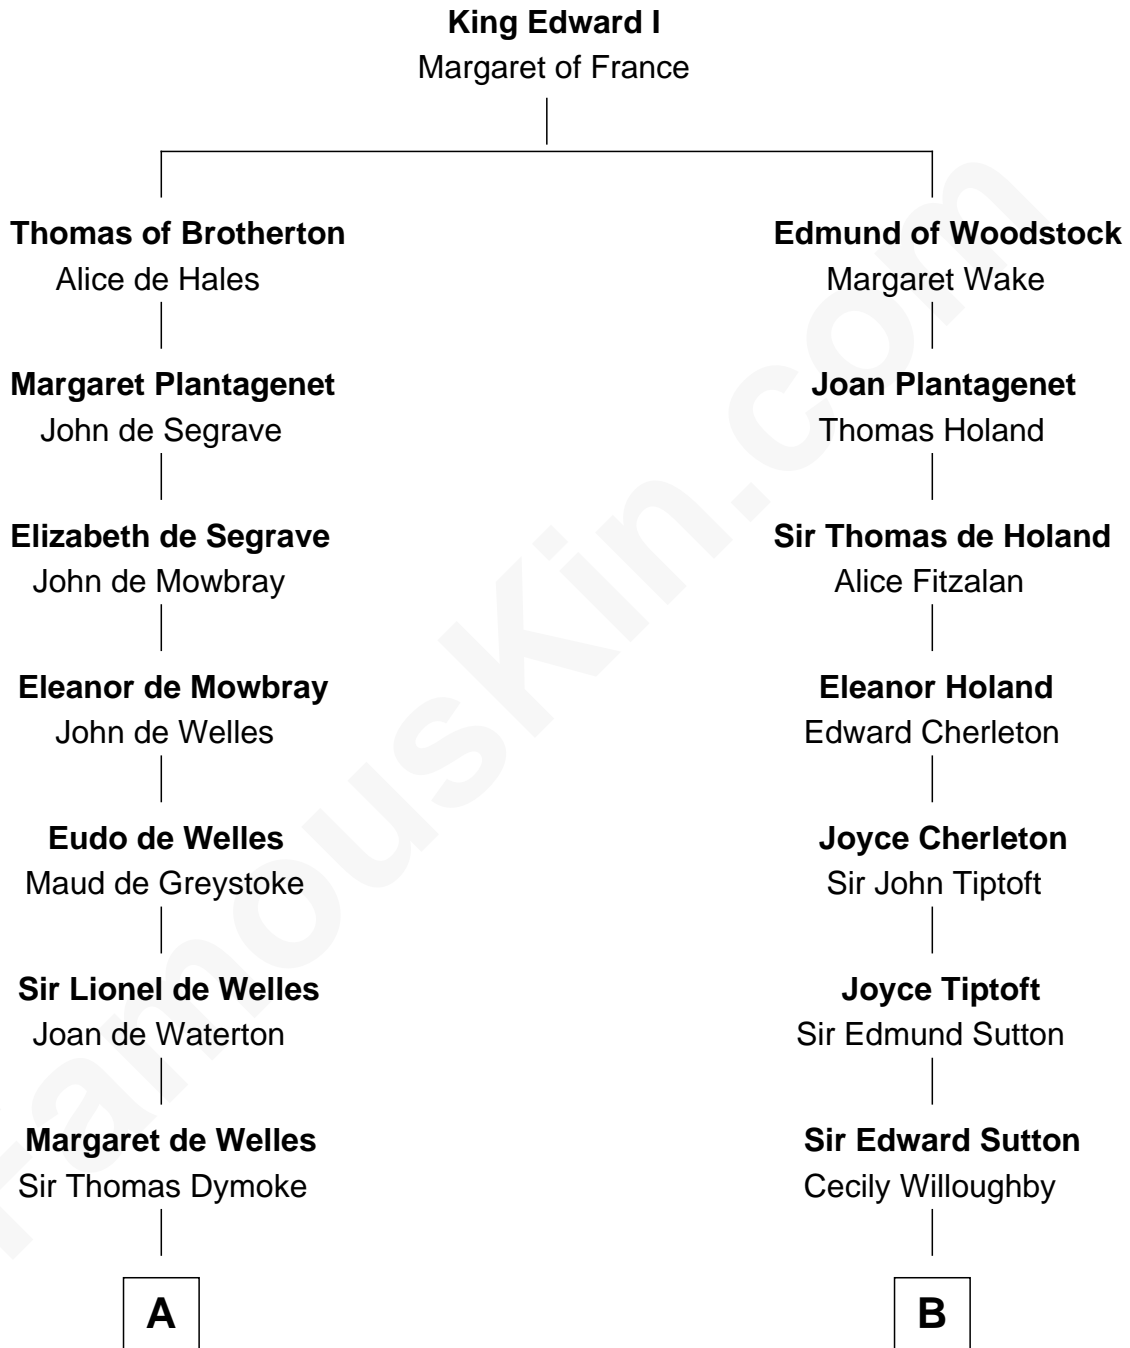

FamousKin.com Relationship Chart of

Robert Frost

Poet and Playwright

15th cousin 5 times removed of

Bathsheba (Ruggles) Spooner

First woman executed for murder in U.S. by non-British government

C

—
Samuel Abbott Frost