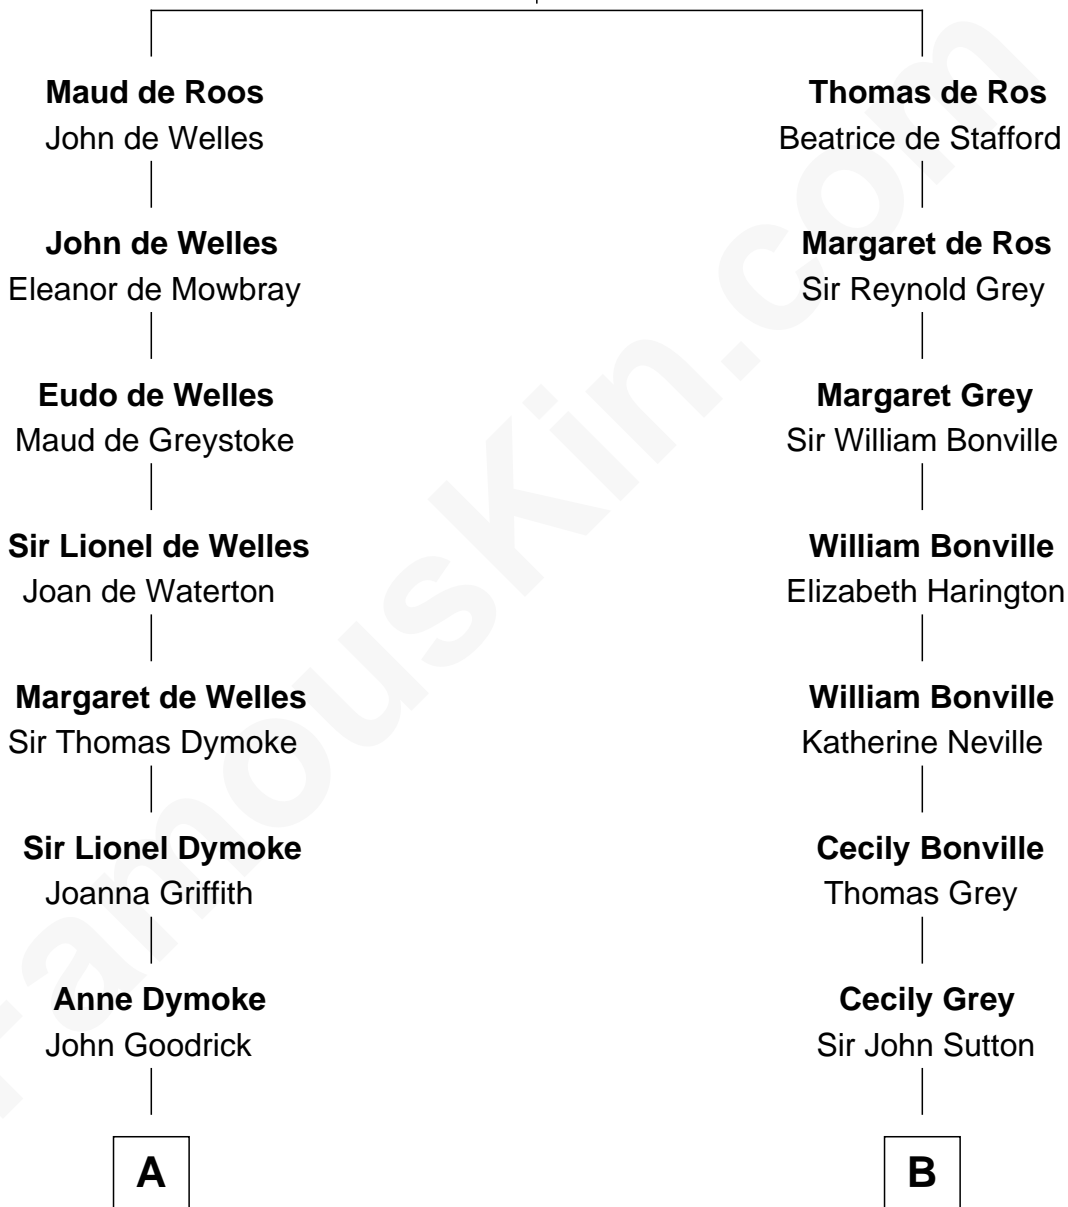

# FamousKin.com Relationship Chart of

**Robert Frost**

*Poet and Playwright*

14th cousin 4 times removed of

**Bathsheba (Ruggles) Spooner**

*First woman executed for murder in U.S. by non-British government*

**Sir William de Ros**  
Margery de Badlesmere

**C**

William Prescott Frost

Isabella Moodie

Robert Frost

*Poet and Playwright*

FamousKin.com