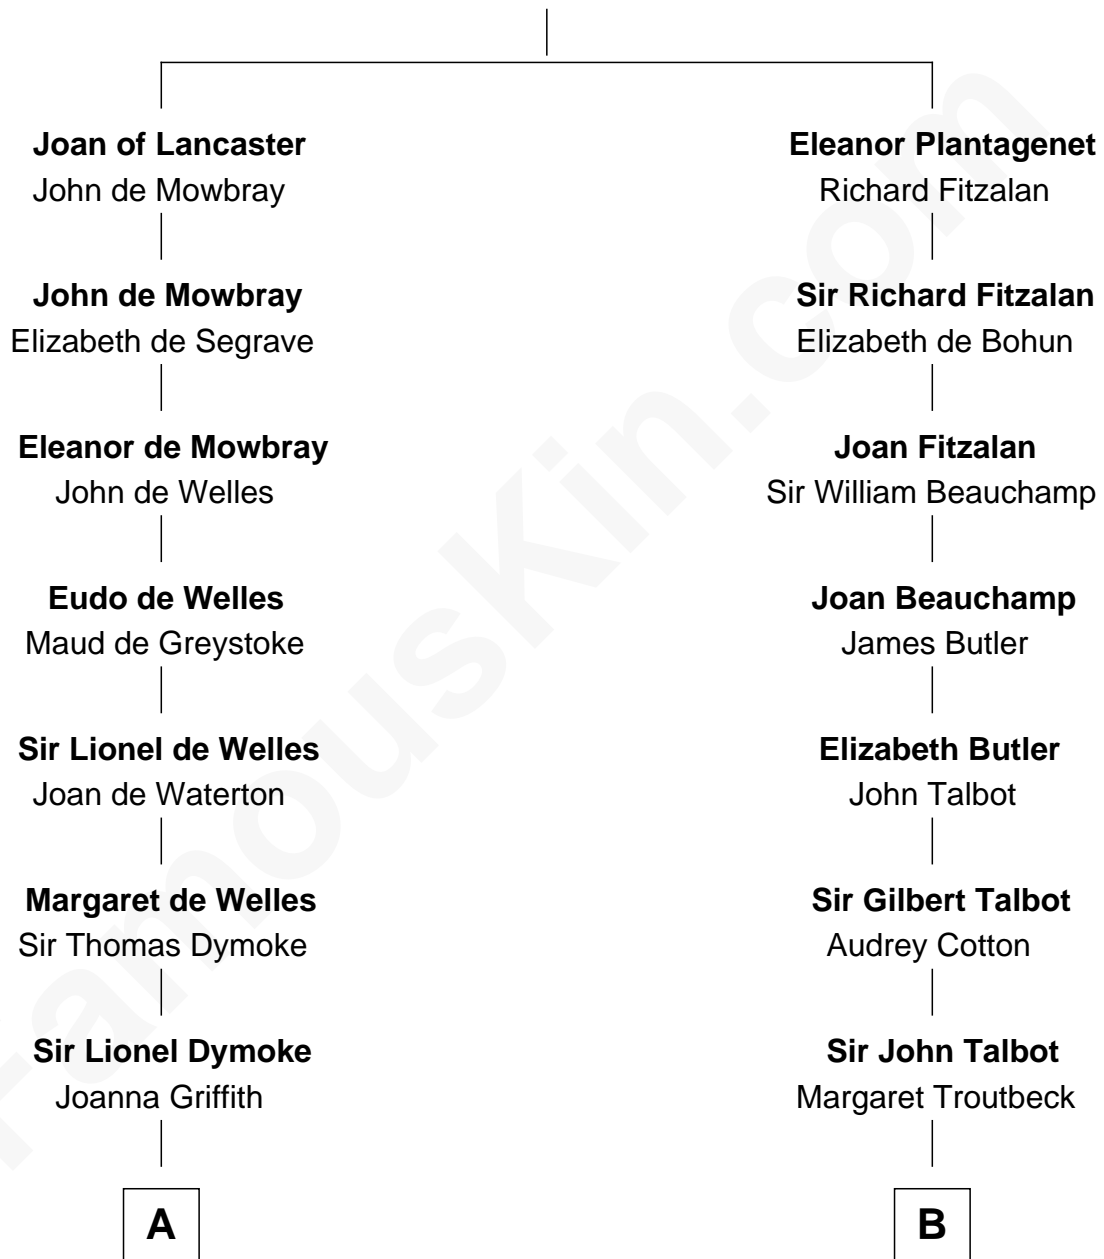

FamousKin.com Relationship Chart of

Robert Frost

Poet and Playwright

19th cousin of

Norman Rockwell

American Artist

Henry Plantagenet

Maud de Chaworth