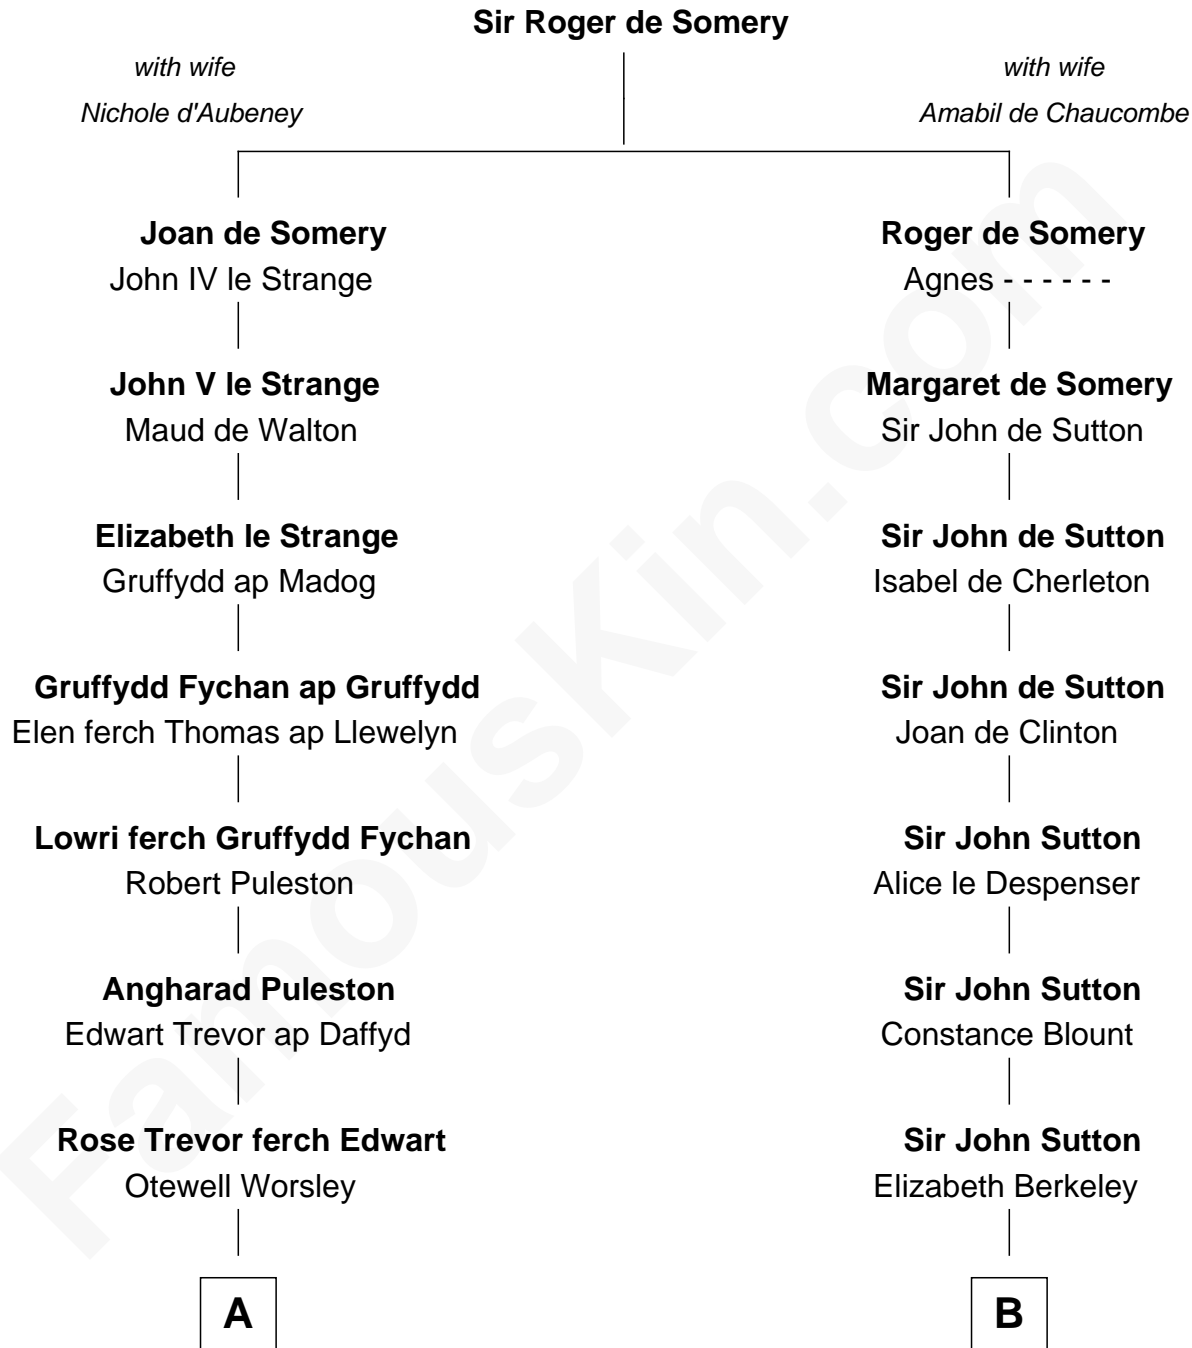

FamousKin.com Relationship Chart of

Robert Frost

Poet and Playwright

18th cousin 2 times removed of

Nicholas Gilman

Signer of the U.S. Constitution

C

Samuel Abbott Frost