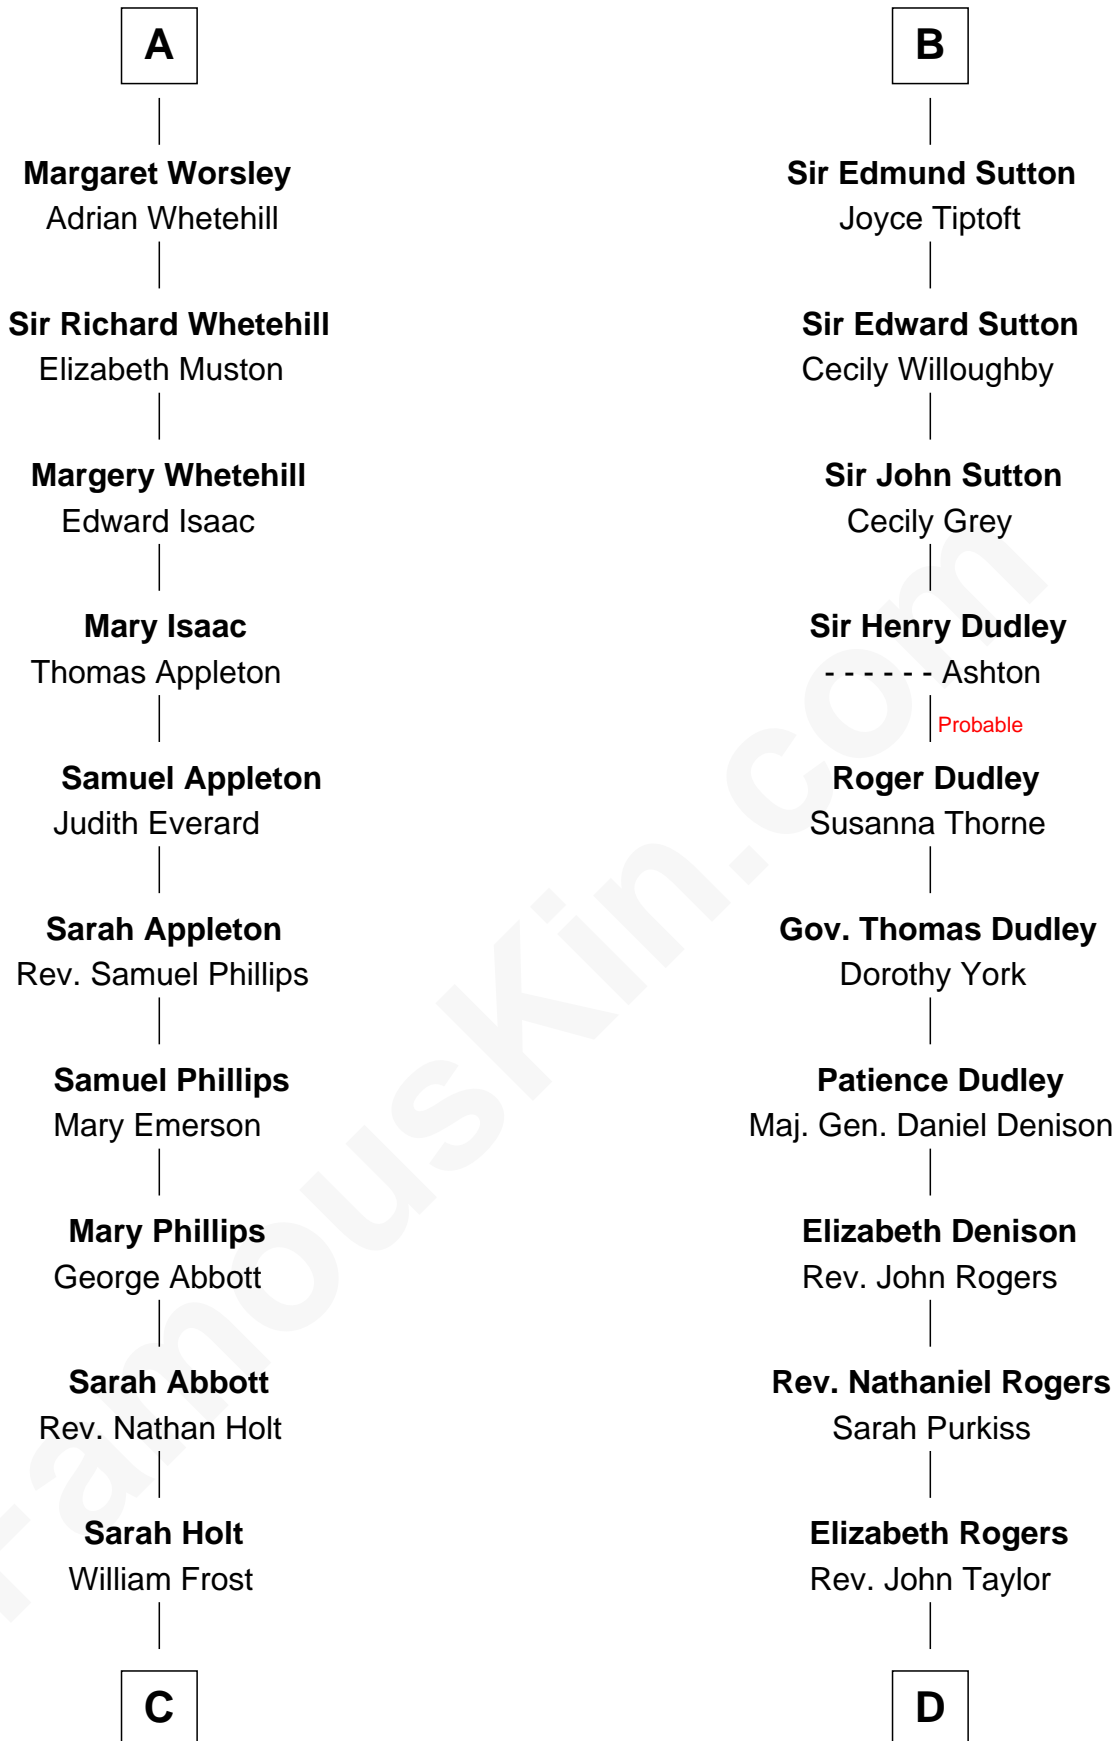

FamousKin.com Relationship Chart of

Robert Frost

Poet and Playwright

18th cousin 2 times removed of

Nicholas Gilman

Signer of the U.S. Constitution

C

Samuel Abbott Frost