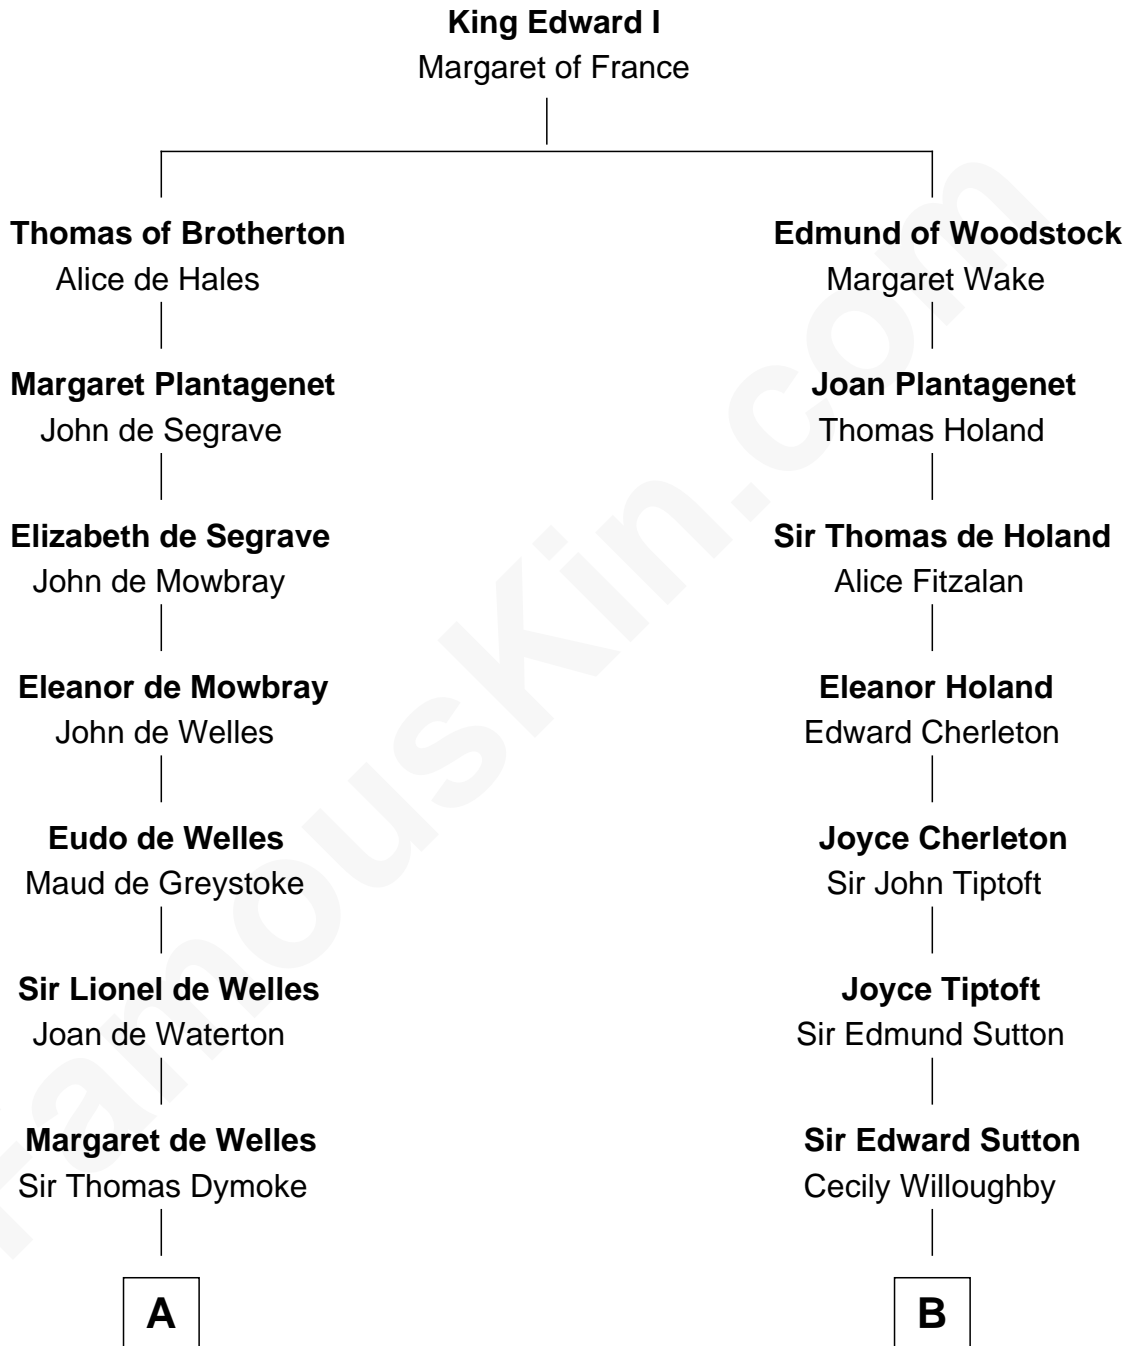

FamousKin.com Relationship Chart of

Robert Frost

Poet and Playwright

16th cousin 4 times removed of

Nicholas Gilman

Signer of the U.S. Constitution

C

—
Samuel Abbott Frost

Mary Blunt

—
William Prescott Frost

Judith Colcord

—
William Prescott Frost

Isabella Moodie

—
Robert Frost

Poet and Playwright

FamousKin.com