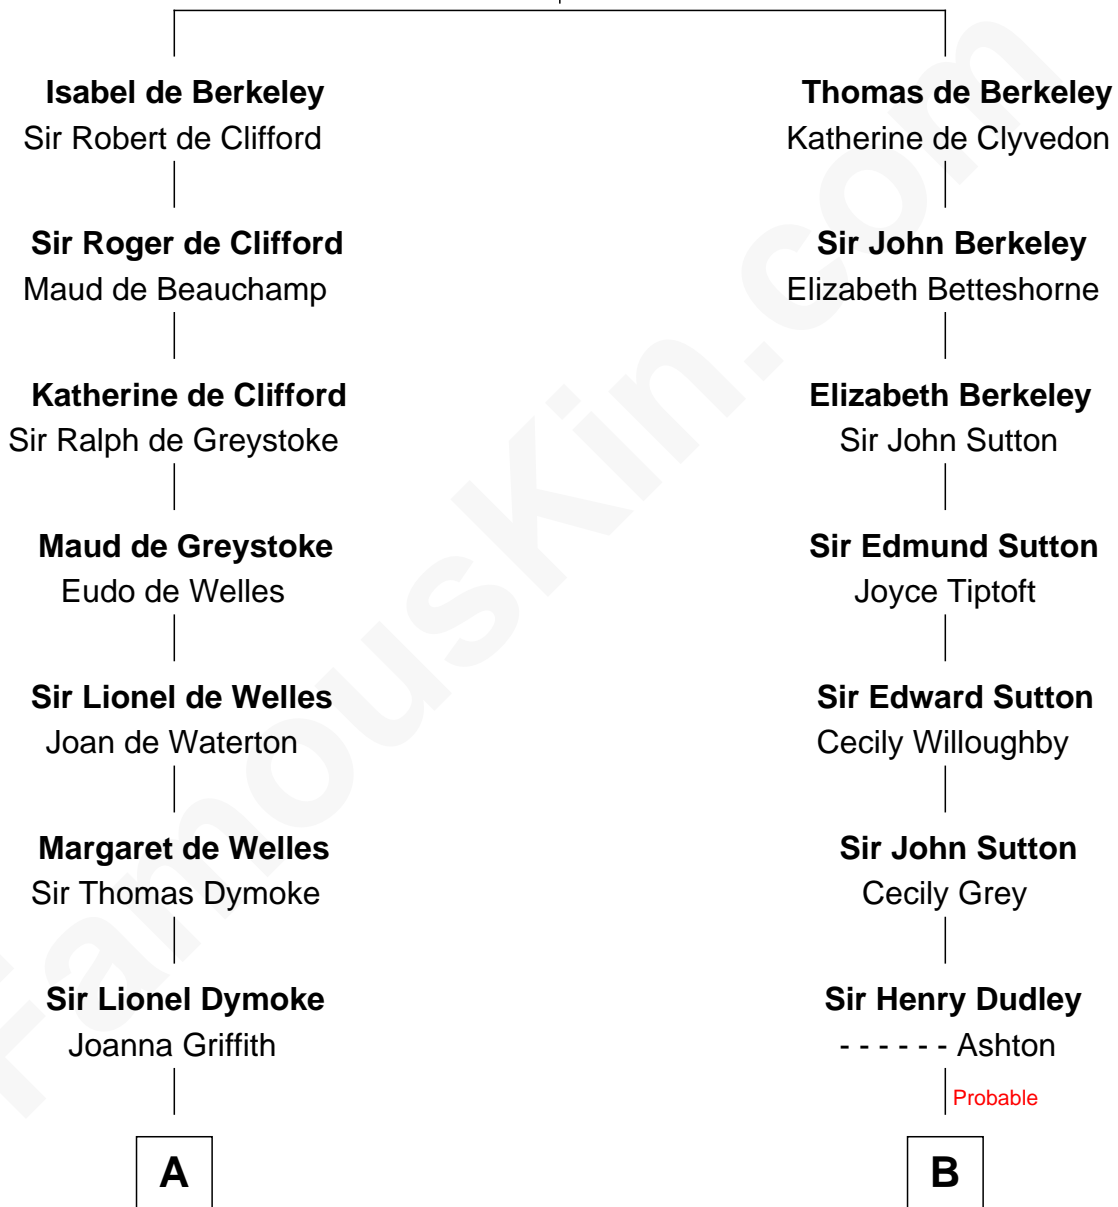

FamousKin.com Relationship Chart of

Robert Frost

Poet and Playwright

14th cousin 5 times removed of

Nicholas Gilman

Signer of the U.S. Constitution

Sir Maurice de Berkeley

Eve la Zouche