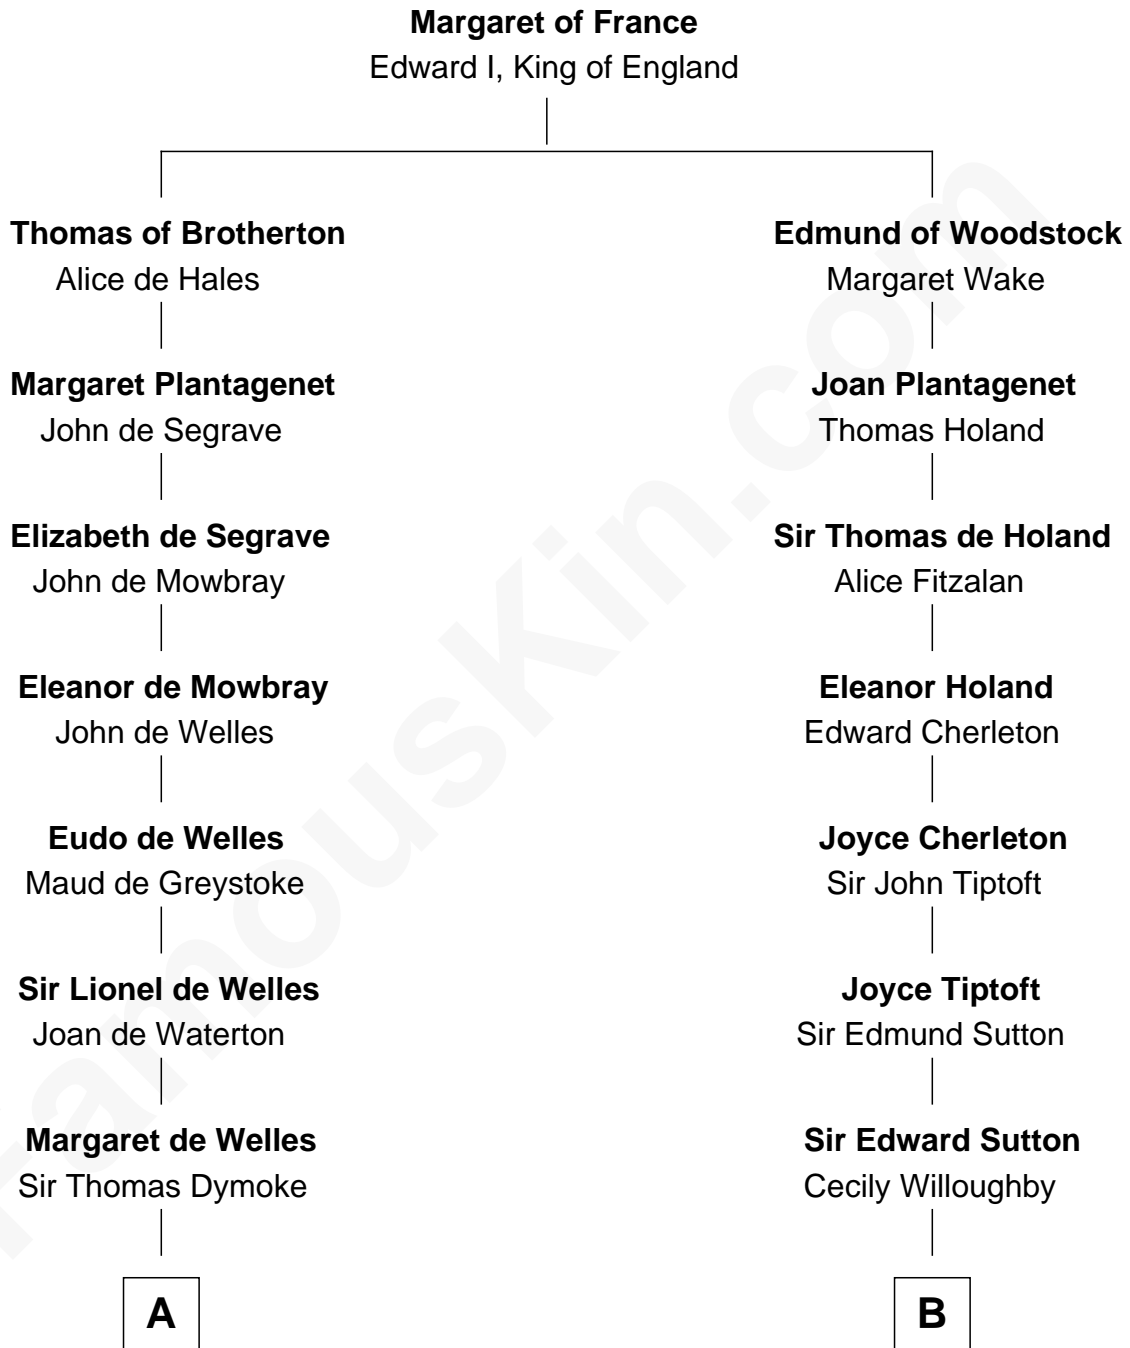

FamousKin.com Relationship Chart of

Robert Frost

Poet and Playwright

20th cousin of

Tennessee Williams

Author of A Streetcar Named Desire

C

Samuel Abbott Frost