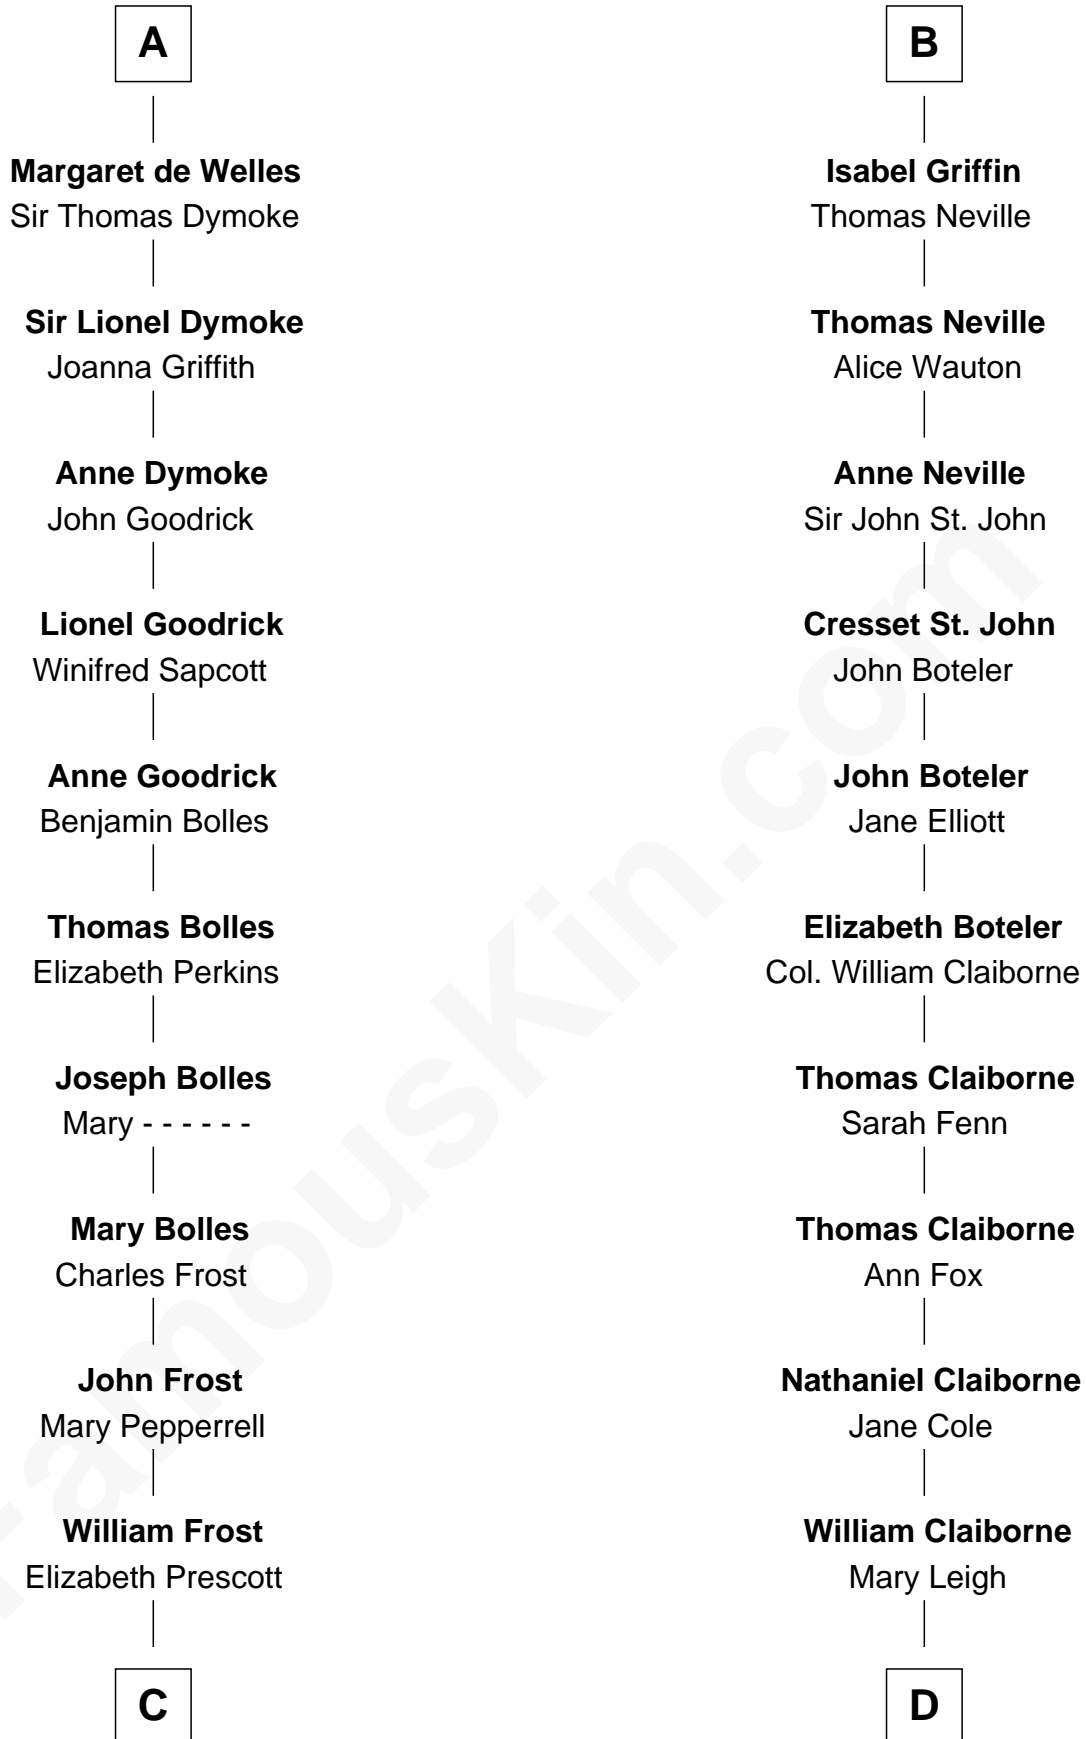

FamousKin.com Relationship Chart of

Robert Frost

Poet and Playwright

21st cousin of

Liz Claiborne

Fashion Designer and Founder of Liz Claiborne Inc.

Sir William de Cantilupe

Eve de Braiose

C

William Frost
Sarah Holt

Samuel Abbott Frost
Mary Blunt

William Prescott Frost
Judith Colcord

William Prescott Frost
Isabella Moodie

Robert Frost
Poet and Playwright

D

William Charles Cole Claiborne
Clarisse Duralde

William Charles Cole Claiborne
Louise de Balathier

Fernand Claiborne
Marie Louise Villeré

Omer Villere Claiborne
Carolyn Louise Fenner

Liz Claiborne
Found of Liz Claiborne Inc.

FamousKin.com