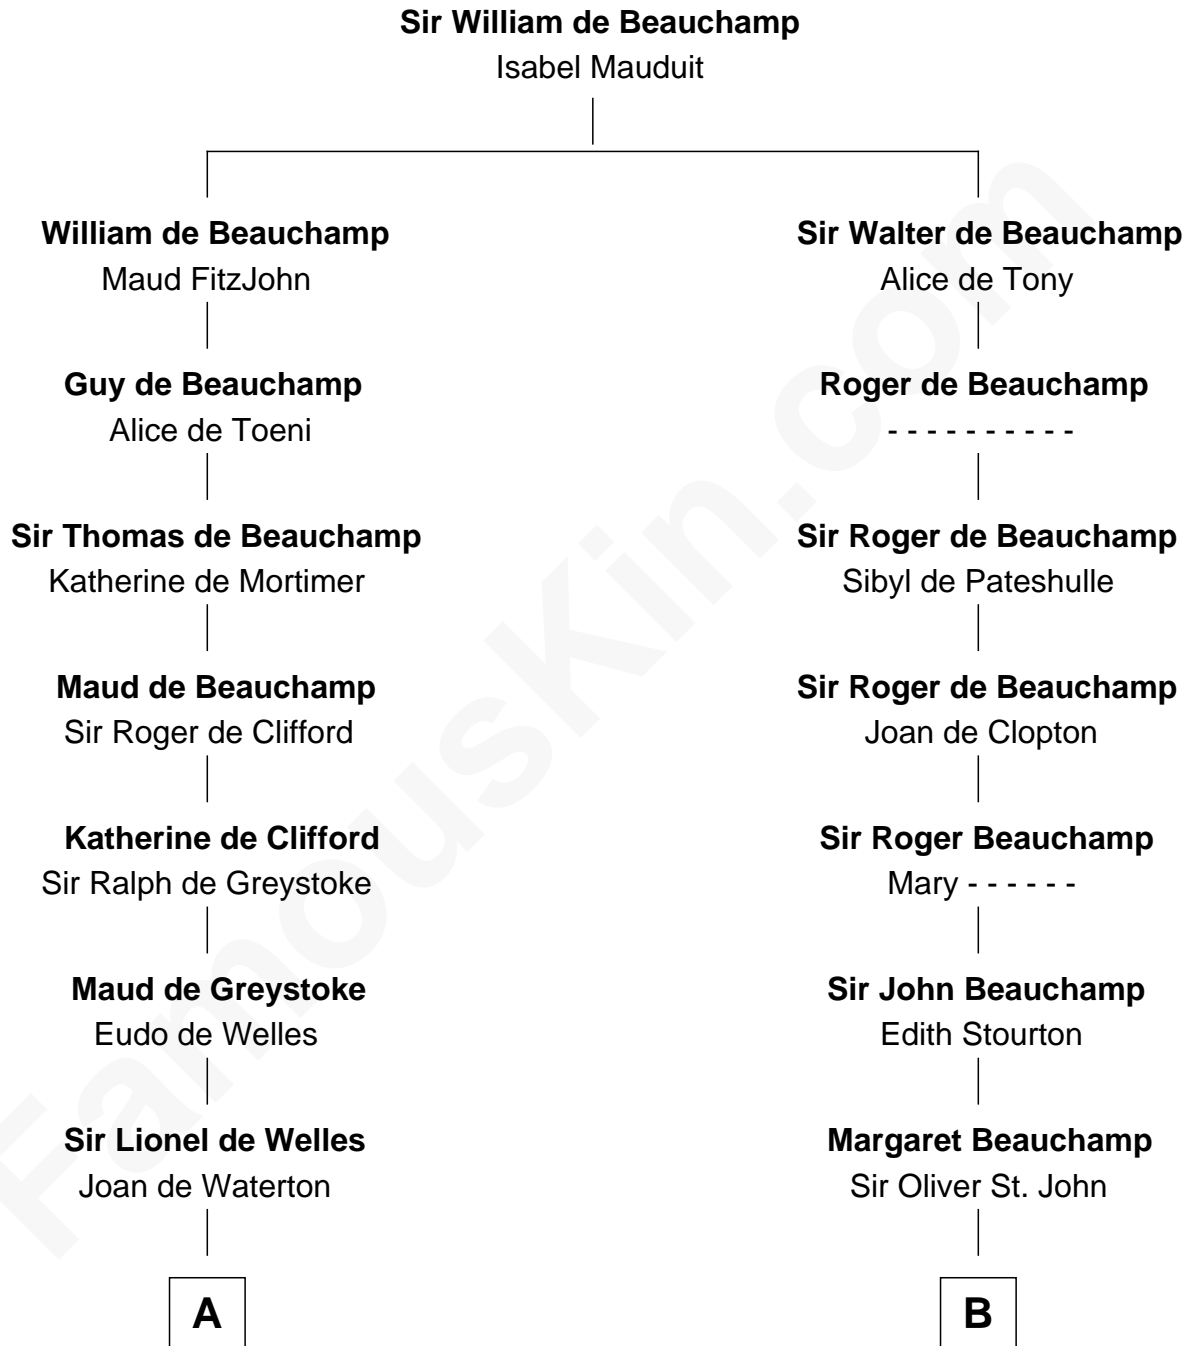

# FamousKin.com Relationship Chart of

**Robert Frost**

*Poet and Playwright*

21st cousin of

**Liz Claiborne**

*Fashion Designer and Founder of Liz Claiborne Inc.*

**C**

**William Frost**  
Sarah Holt

**Samuel Abbott Frost**  
Mary Blunt

**William Prescott Frost**  
Judith Colcord

**William Prescott Frost**  
Isabella Moodie

**Robert Frost**  
*Poet and Playwright*

**D**

**William Charles Cole Claiborne**  
Clarisse Duralde