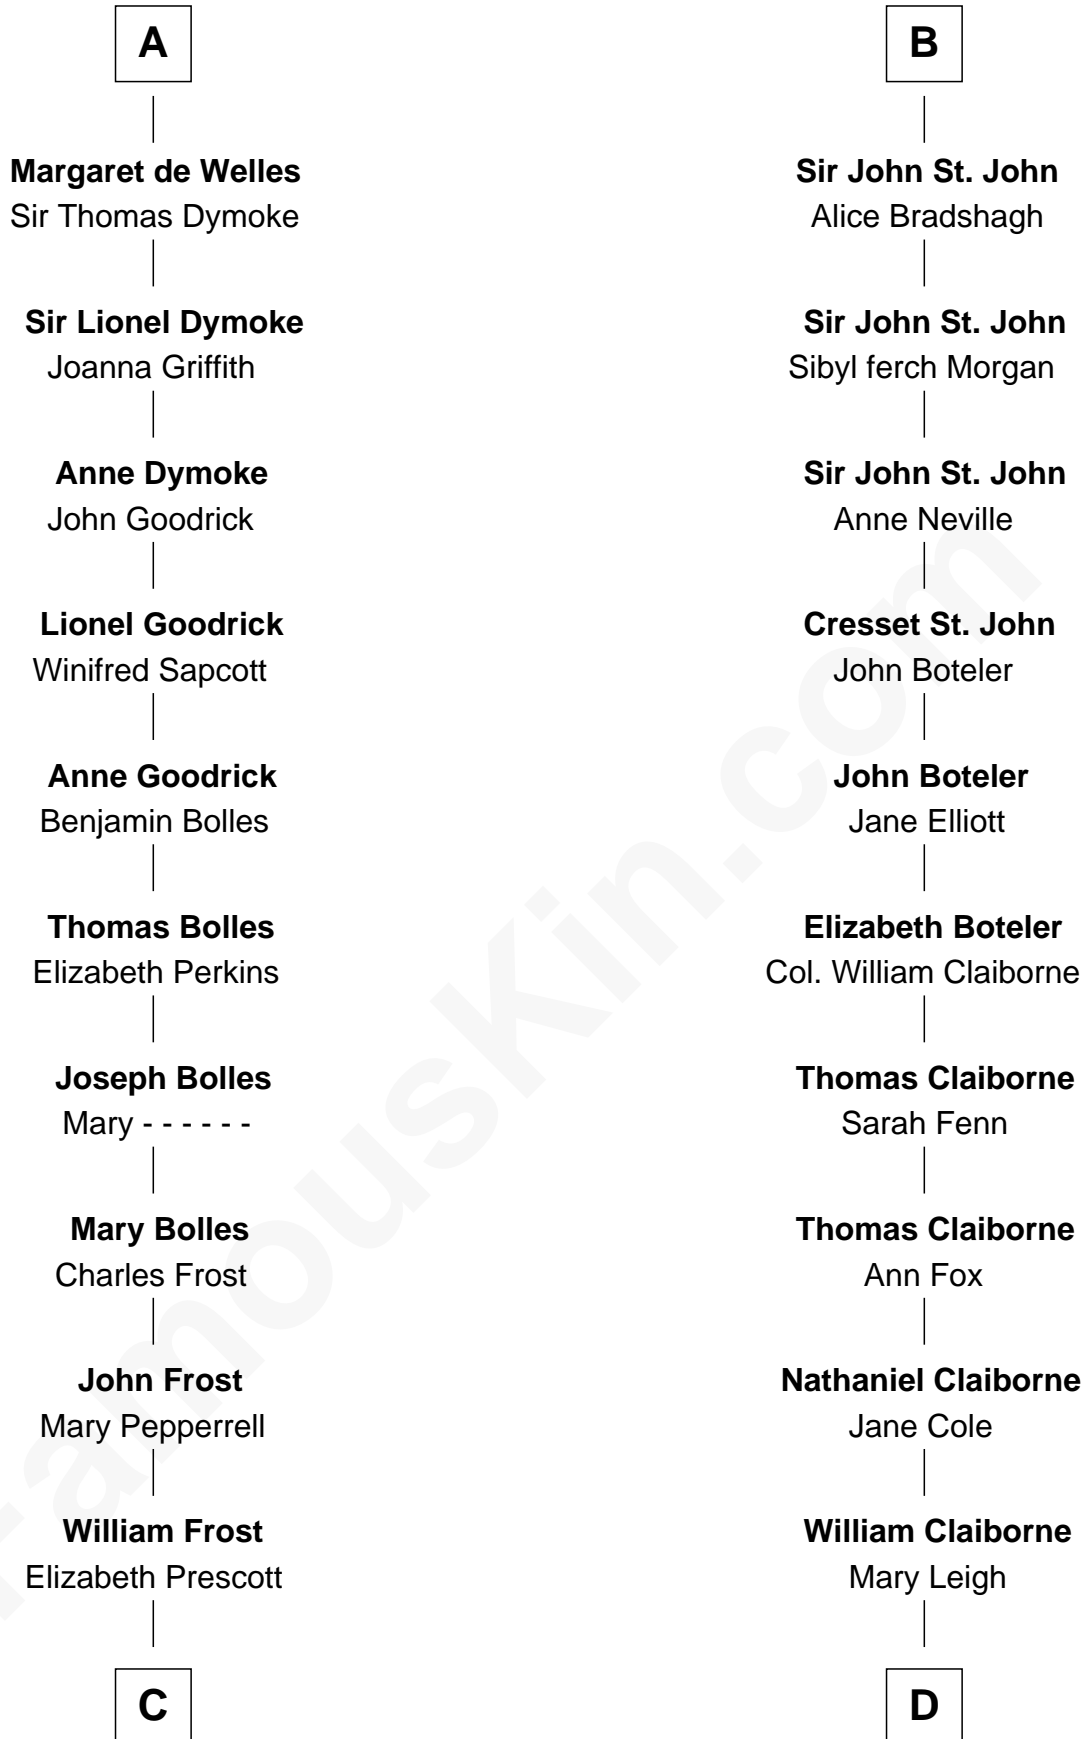

# FamousKin.com Relationship Chart of

**Robert Frost**

*Poet and Playwright*

21st cousin of

**Liz Claiborne**

*Fashion Designer and Founder of Liz Claiborne Inc.*

**C**

**William Frost**  
Sarah Holt

**Samuel Abbott Frost**  
Mary Blunt

**William Prescott Frost**  
Judith Colcord

**William Prescott Frost**  
Isabella Moodie

**Robert Frost**  
*Poet and Playwright*

**D**

**William Charles Cole Claiborne**  
Clarisse Duralde