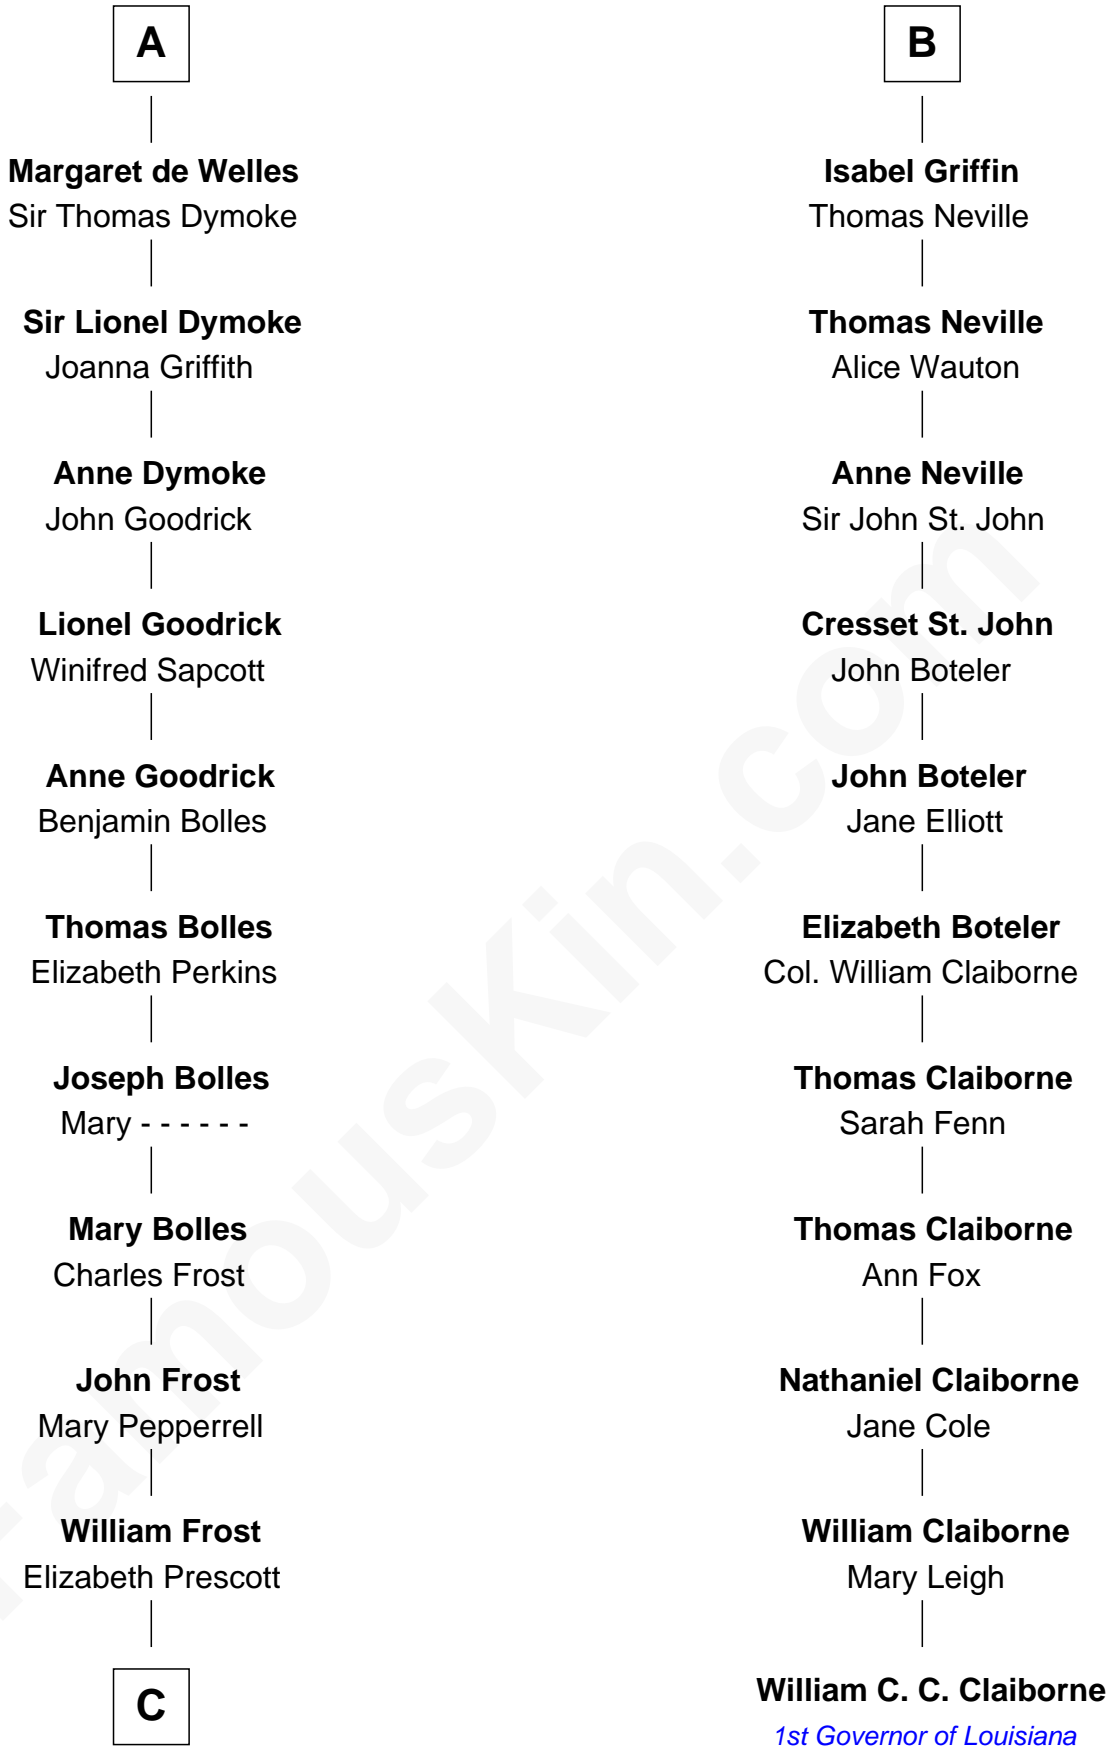

FamousKin.com Relationship Chart of

Robert Frost

Poet and Playwright

17th cousin 4 times removed of

William C. C. Claiborne

1st Governor of Louisiana

Sir William de Cantilupe

Eve de Braiose

C

William Frost

Sarah Holt

Samuel Abbott Frost

Mary Blunt

William Prescott Frost

Judith Colcord

William Prescott Frost