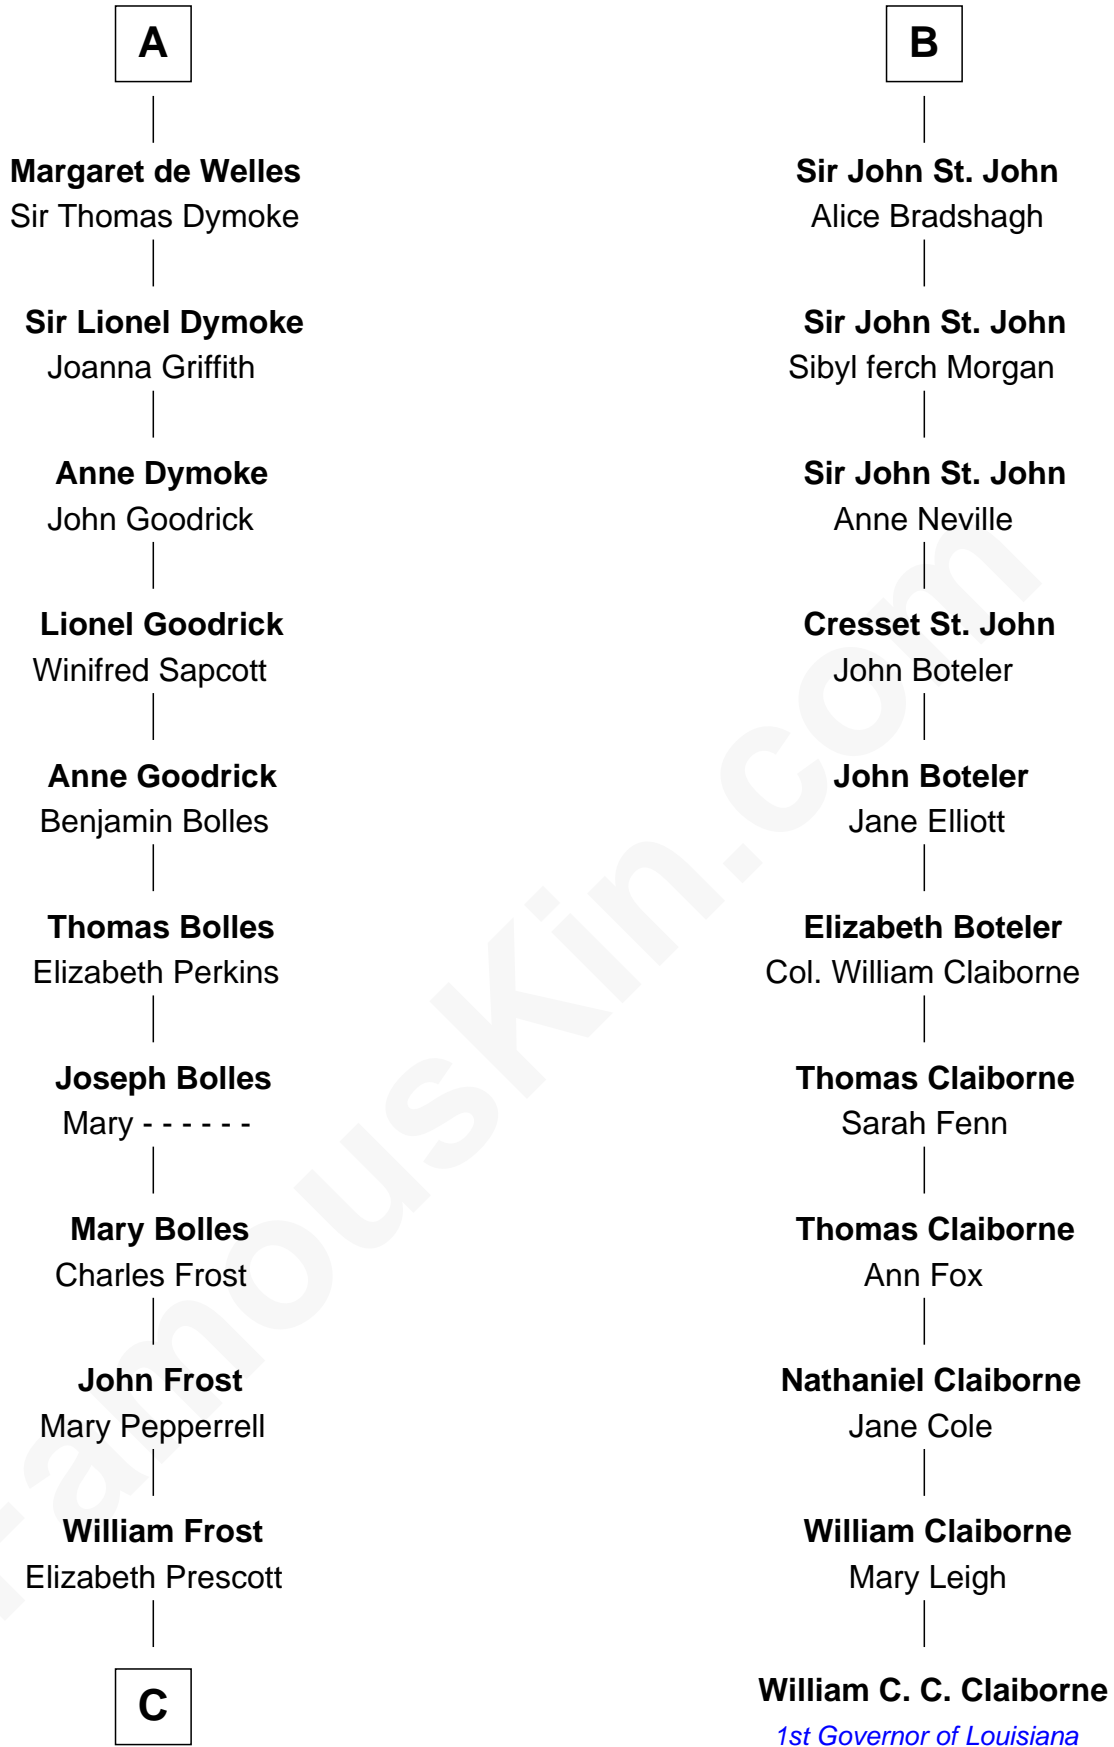

# FamousKin.com Relationship Chart of

**Robert Frost**

*Poet and Playwright*

17th cousin 4 times removed of

**William C. C. Claiborne**

*1st Governor of Louisiana*

**Sir William de Beauchamp**

Isabel Mauduit

**C**

**William Frost**

Sarah Holt

**Samuel Abbott Frost**

Mary Blunt

**William Prescott Frost**

Judith Colcord

**William Prescott Frost**