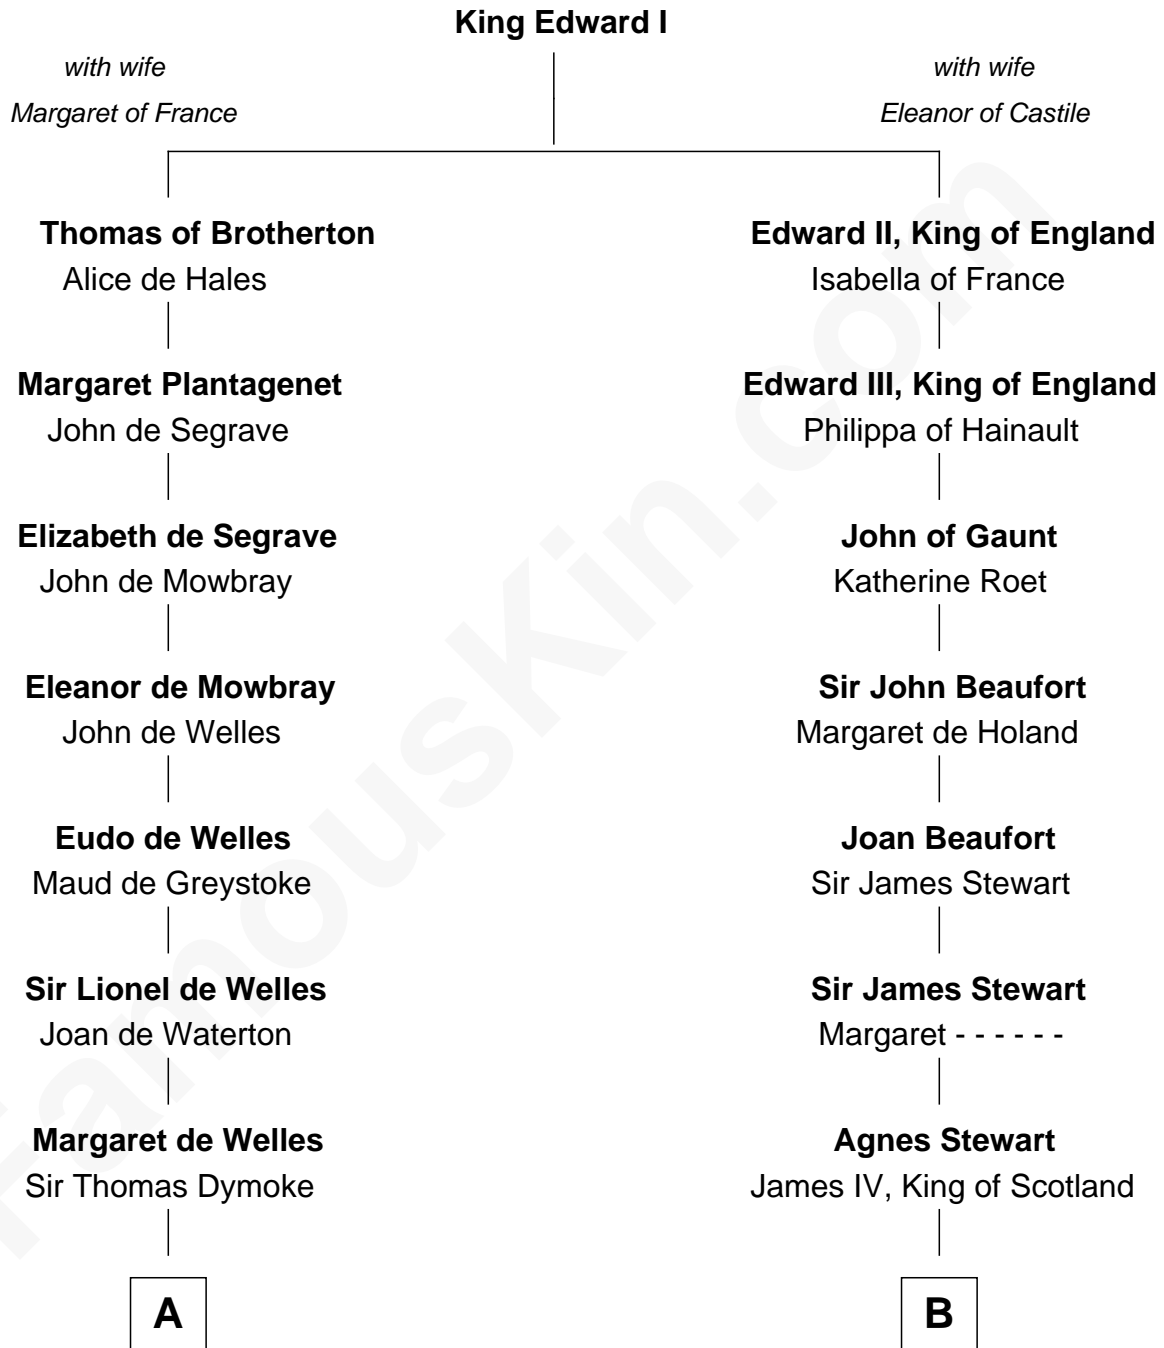

FamousKin.com Relationship Chart of

Robert Frost

Poet and Playwright

20th cousin 1 time removed of

Howard Dean

79th Governor of Vermont

C

Samuel Abbott Frost