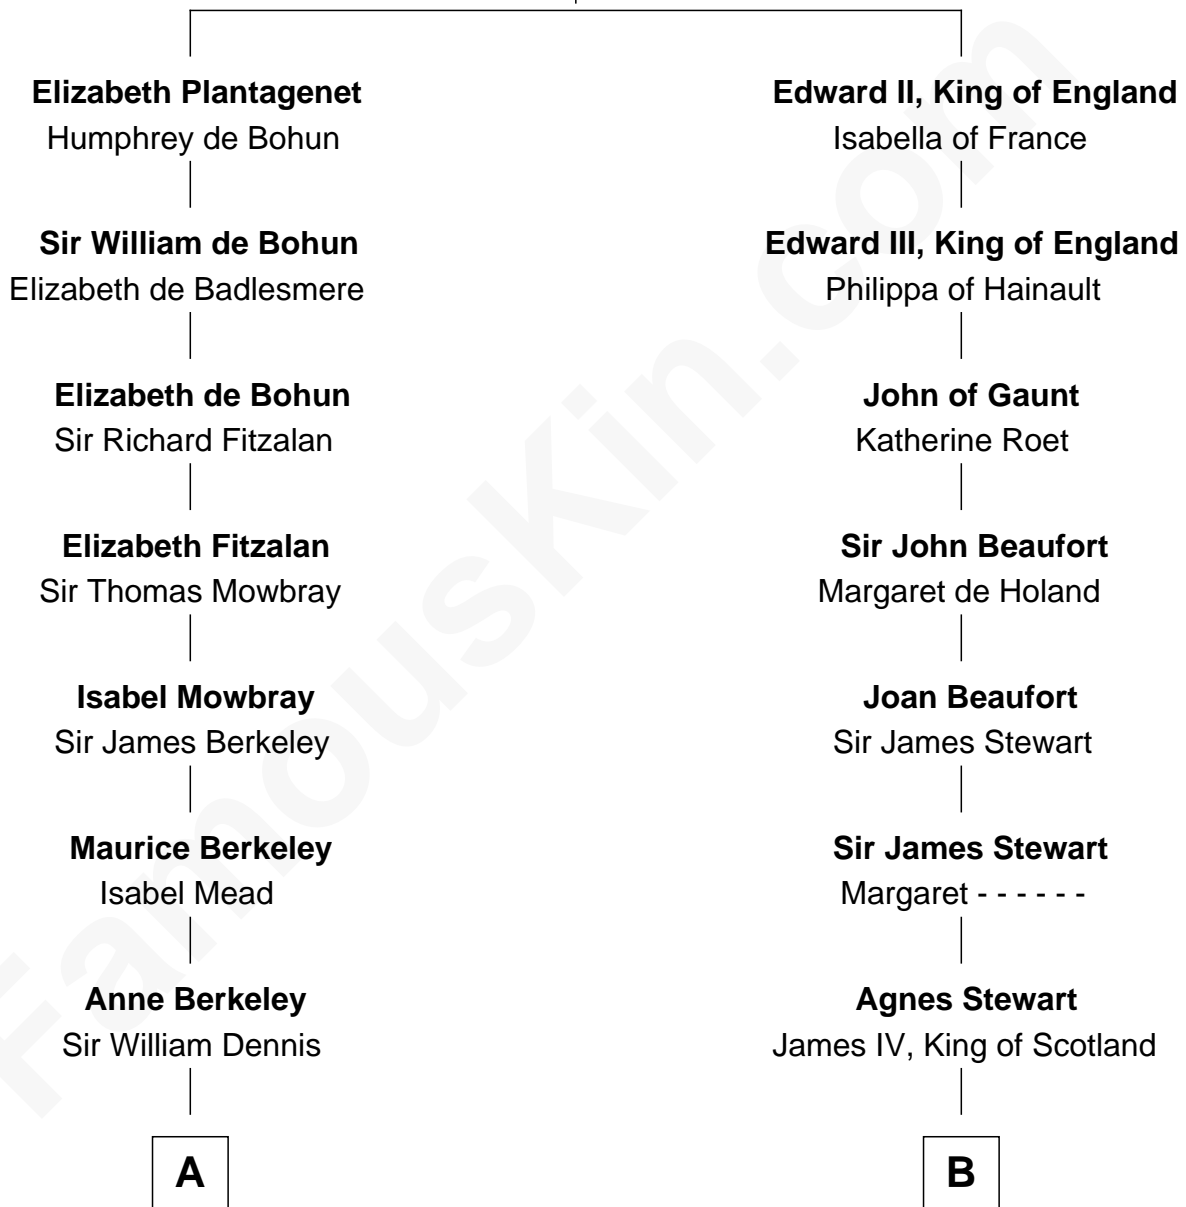

FamousKin.com Relationship Chart of

Robert Frost

Poet and Playwright

20th cousin 1 time removed of

Howard Dean

79th Governor of Vermont

Eleanor of Castile
Edward I, King of England

C

Samuel Abbott Frost

Mary Blunt

William Prescott Frost

Judith Colcord

William Prescott Frost

Isabella Moodie

Robert Frost

Poet and Playwright