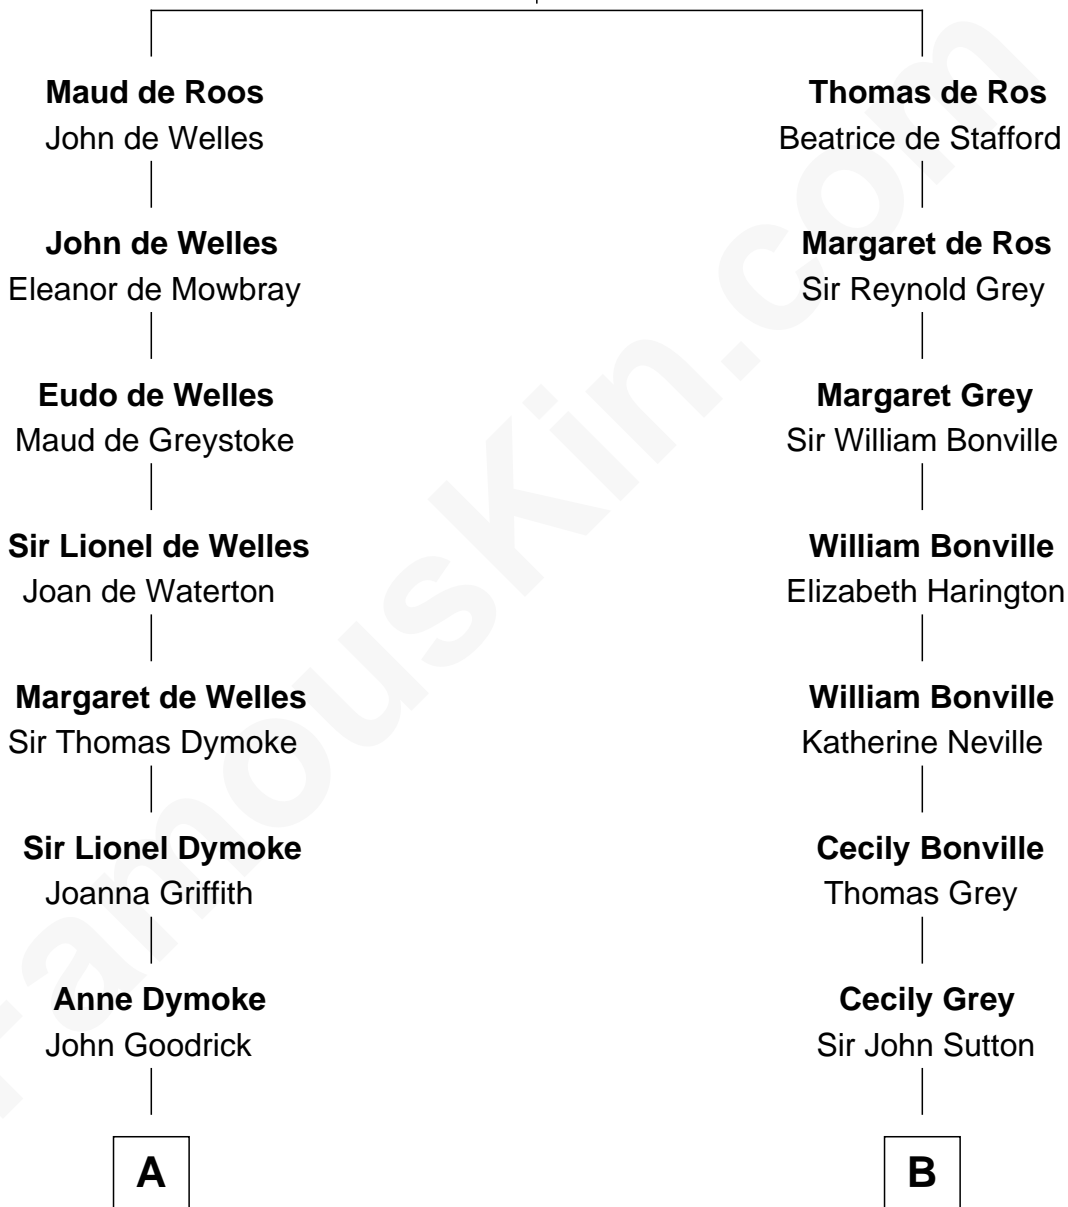

FamousKin.com Relationship Chart of

Robert Frost

Poet and Playwright

18th cousin 1 time removed of

Humphrey Bogart

Movie Actor

Sir William de Ros
Margery de Badlesmere

C

William Prescott Frost

Isabella Moodie

Robert Frost

Poet and Playwright

D

John Perkins Humphrey

Frances Dewey Churchill

Maud Humphrey