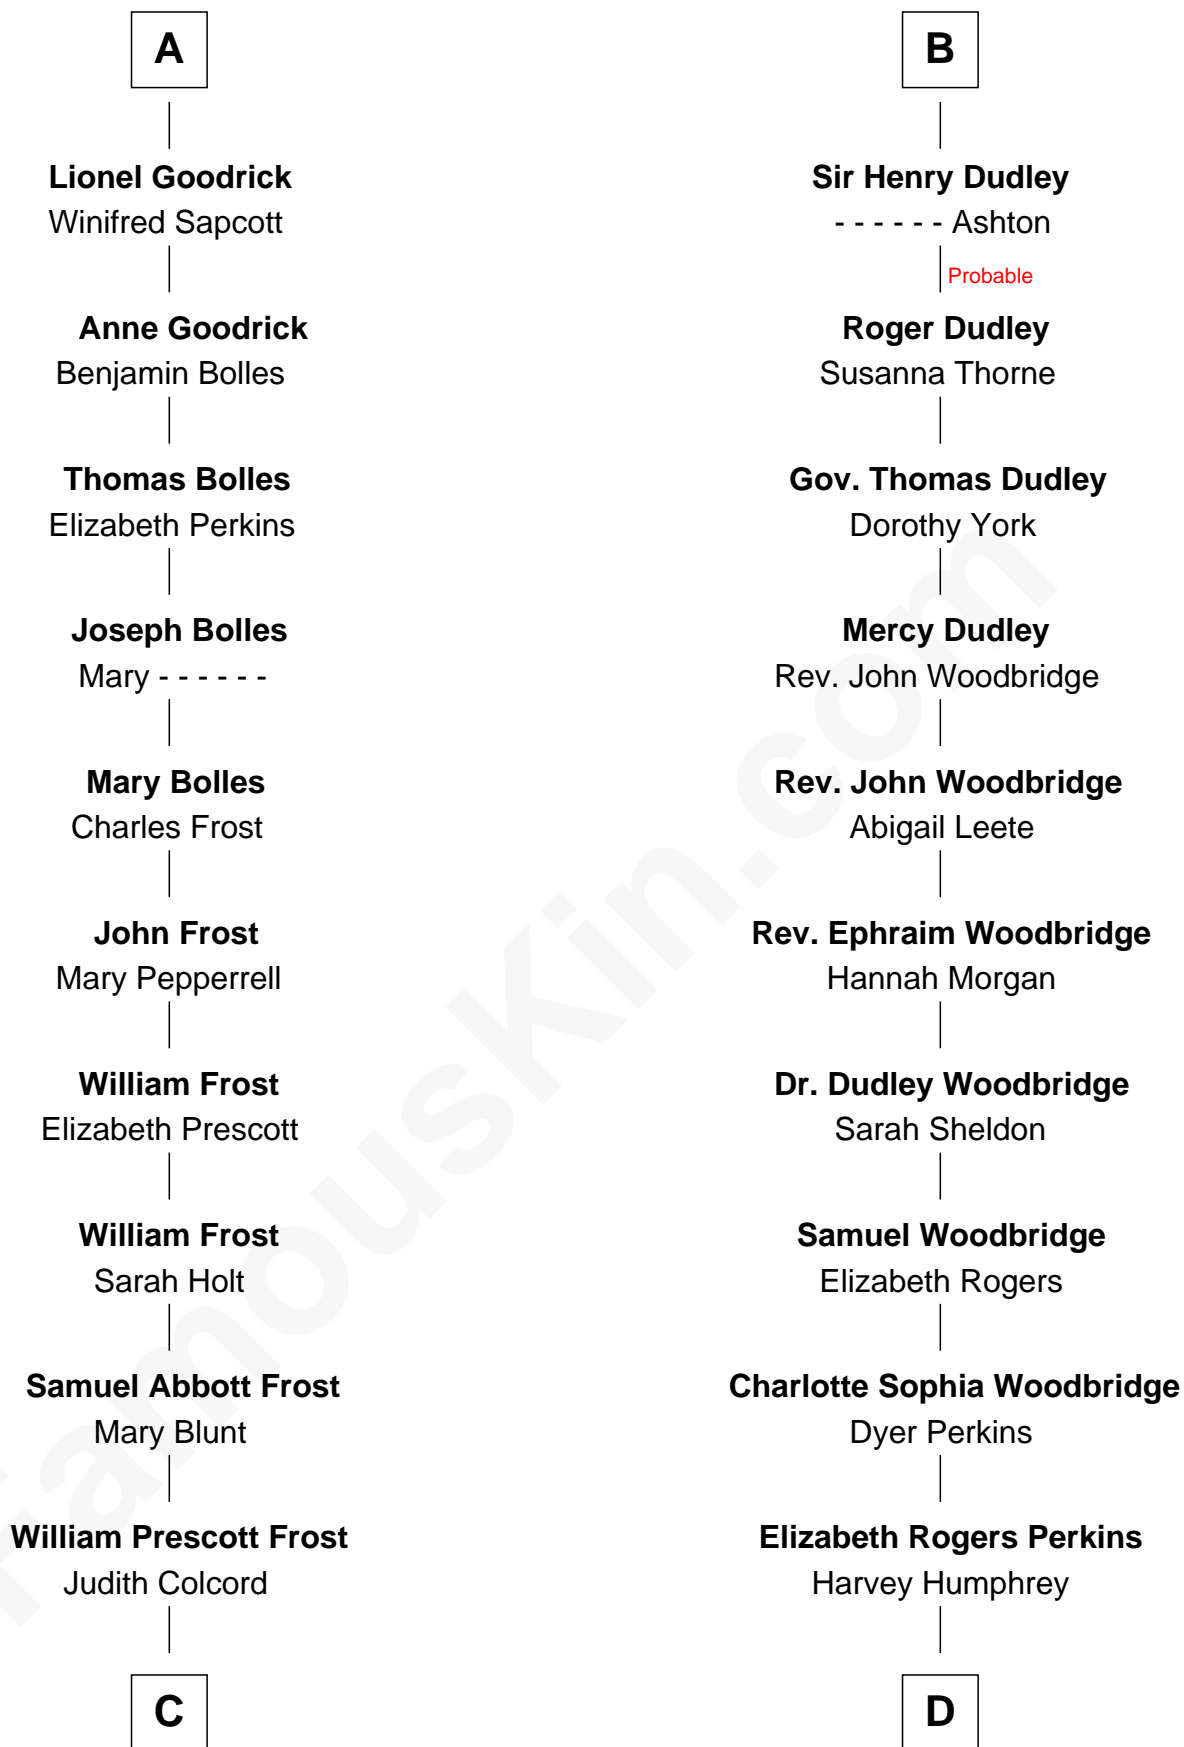

FamousKin.com Relationship Chart of

Robert Frost

Poet and Playwright

18th cousin 1 time removed of

Humphrey Bogart

Movie Actor

Sir William de Ros
Margery de Badlesmere

C