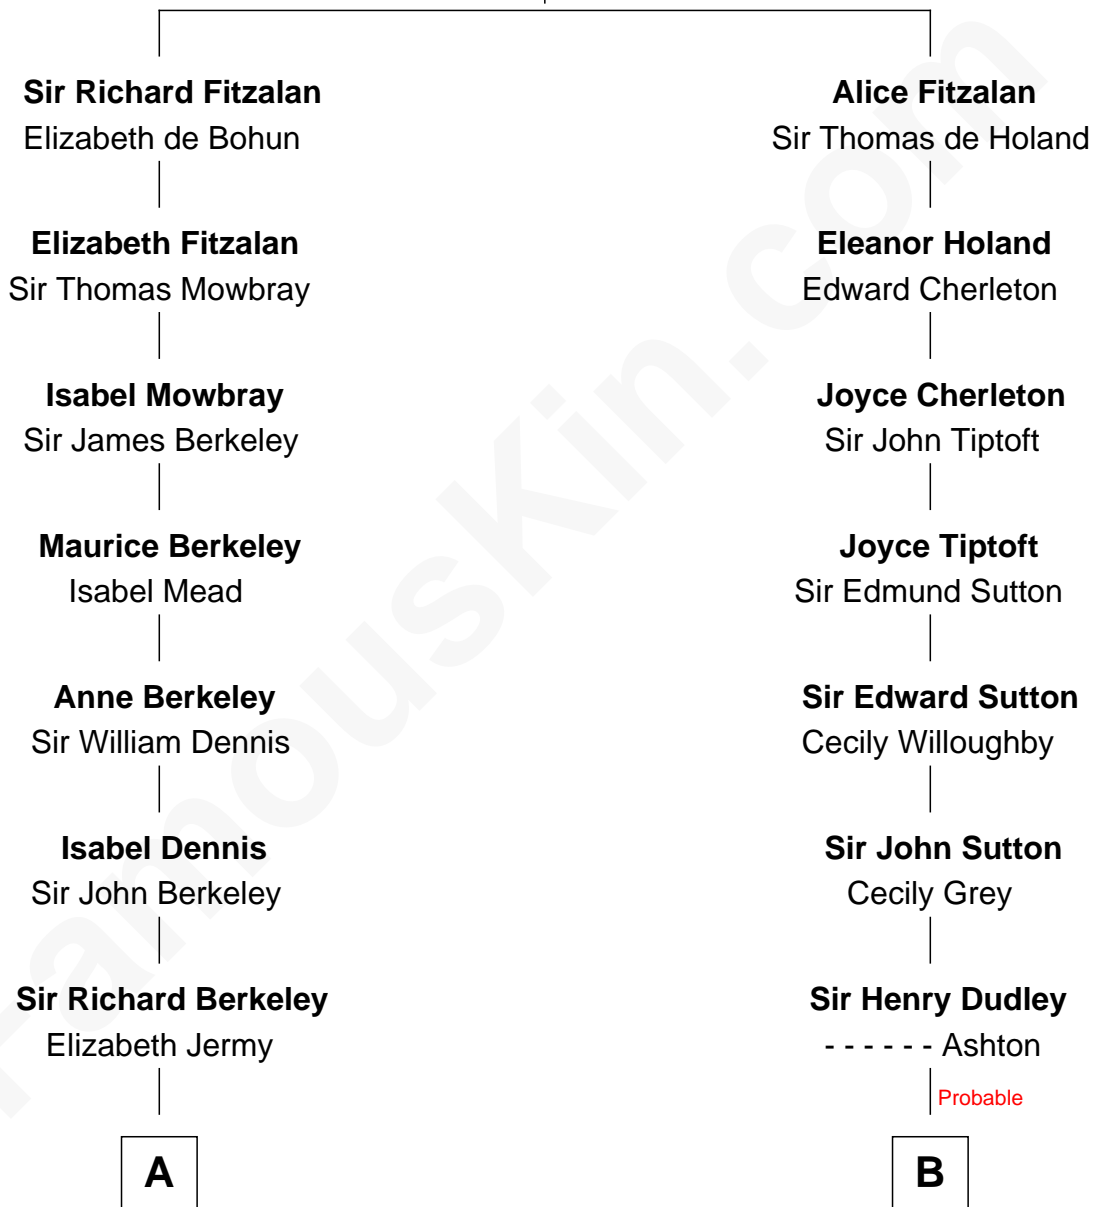

FamousKin.com Relationship Chart of

Robert Frost

Poet and Playwright

18th cousin of

Humphrey Bogart

Movie Actor

Richard Fitzalan
Eleanor Plantagenet

C