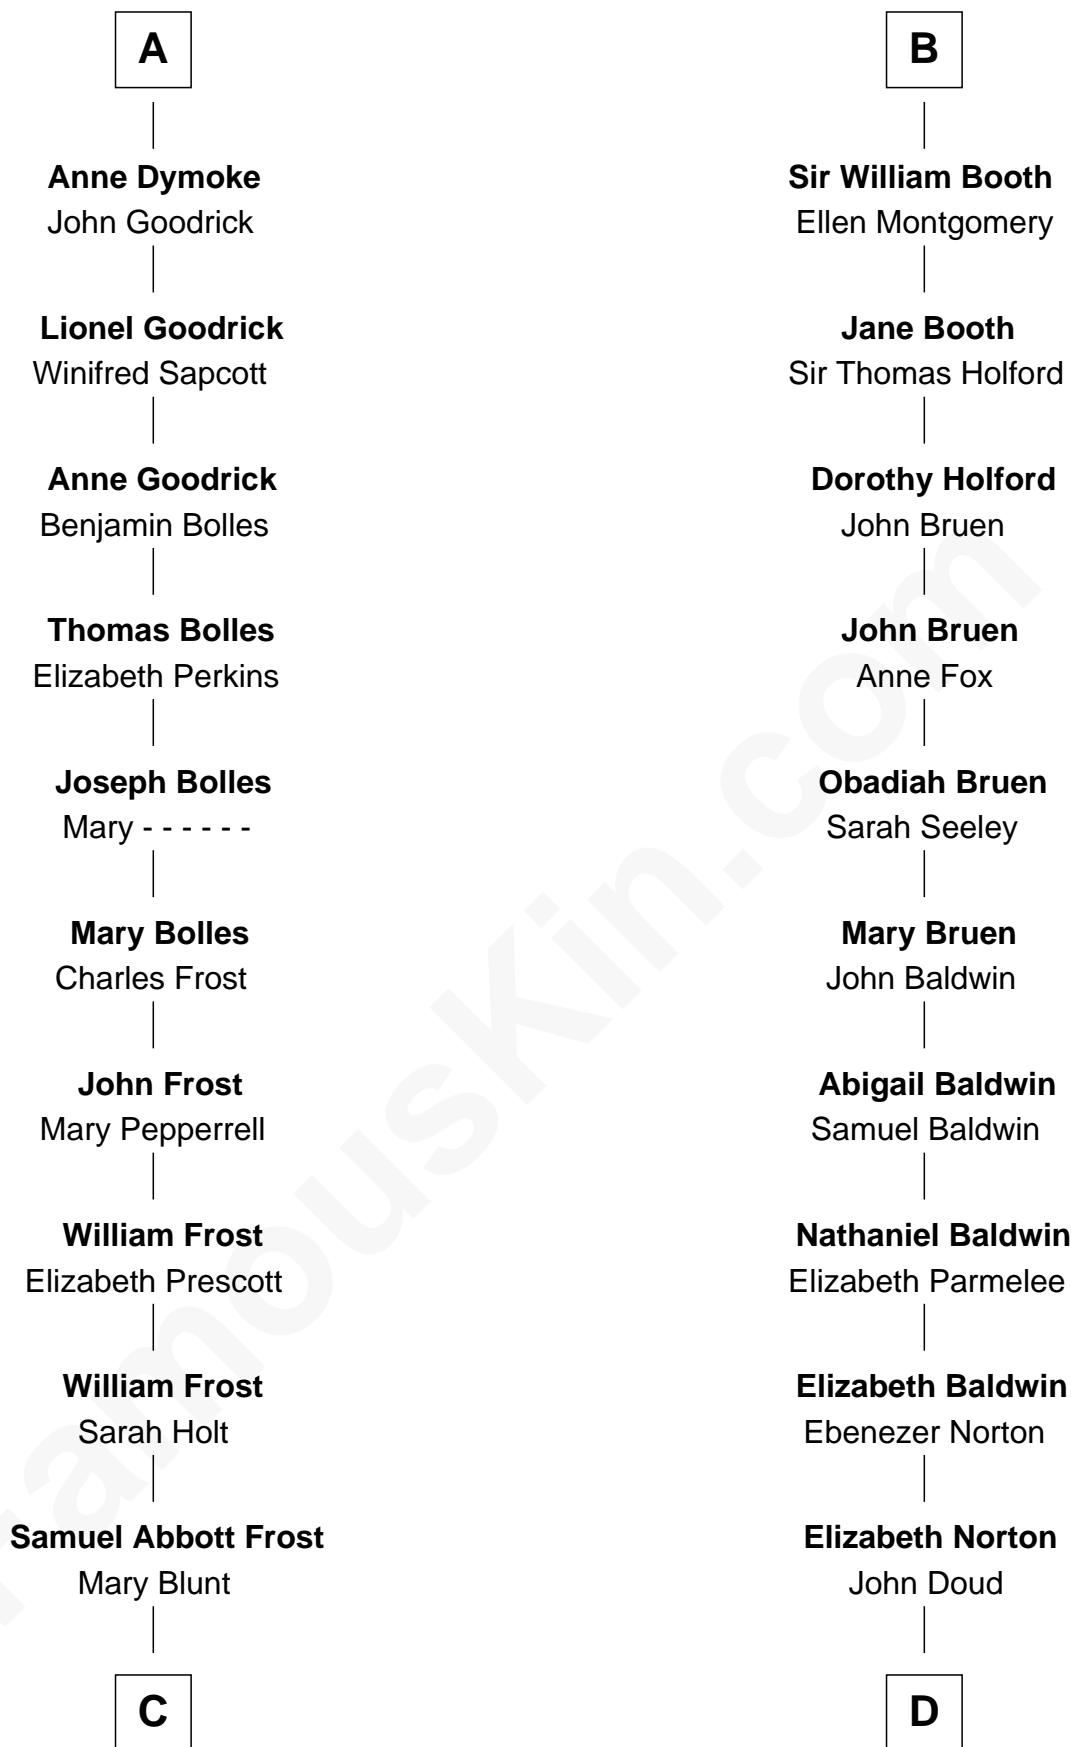

# FamousKin.com Relationship Chart of

**Robert Frost**

*Poet and Playwright*

19th cousin 2 times removed of

**Humphrey Bogart**

*Movie Actor*

**Guy de Beauchamp**

Alice de Toeni

Sir Geoffrey de Say

**Idonea de Say**

Sir John de Clinton

**Margaret de Clinton**

Sir Baldwin de Montfort

**Sir William Montfort**

Margaret Pecche

**Sir Baldwin Montfort**

Joan Vernon

**Robert Montfort**

Mary Stapleton

**Katherine Montfort**

Sir George Booth

**B**

**C**

**William Prescott Frost**