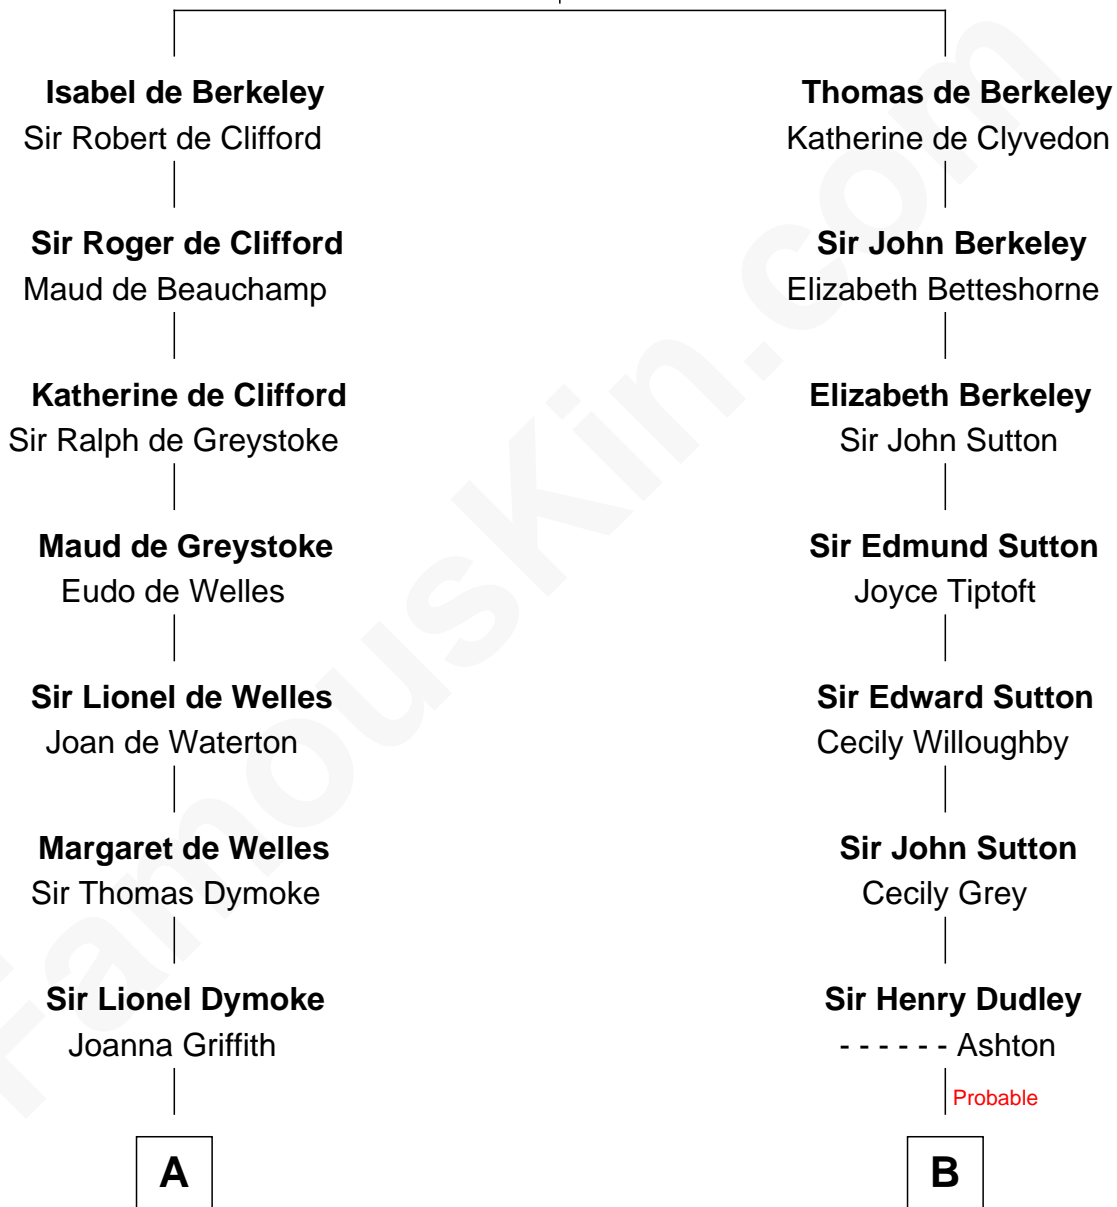

FamousKin.com Relationship Chart of

Robert Frost

Poet and Playwright

18th cousin 1 time removed of

Humphrey Bogart

Movie Actor

Sir Maurice de Berkeley

Eve la Zouche

FamousKin.com