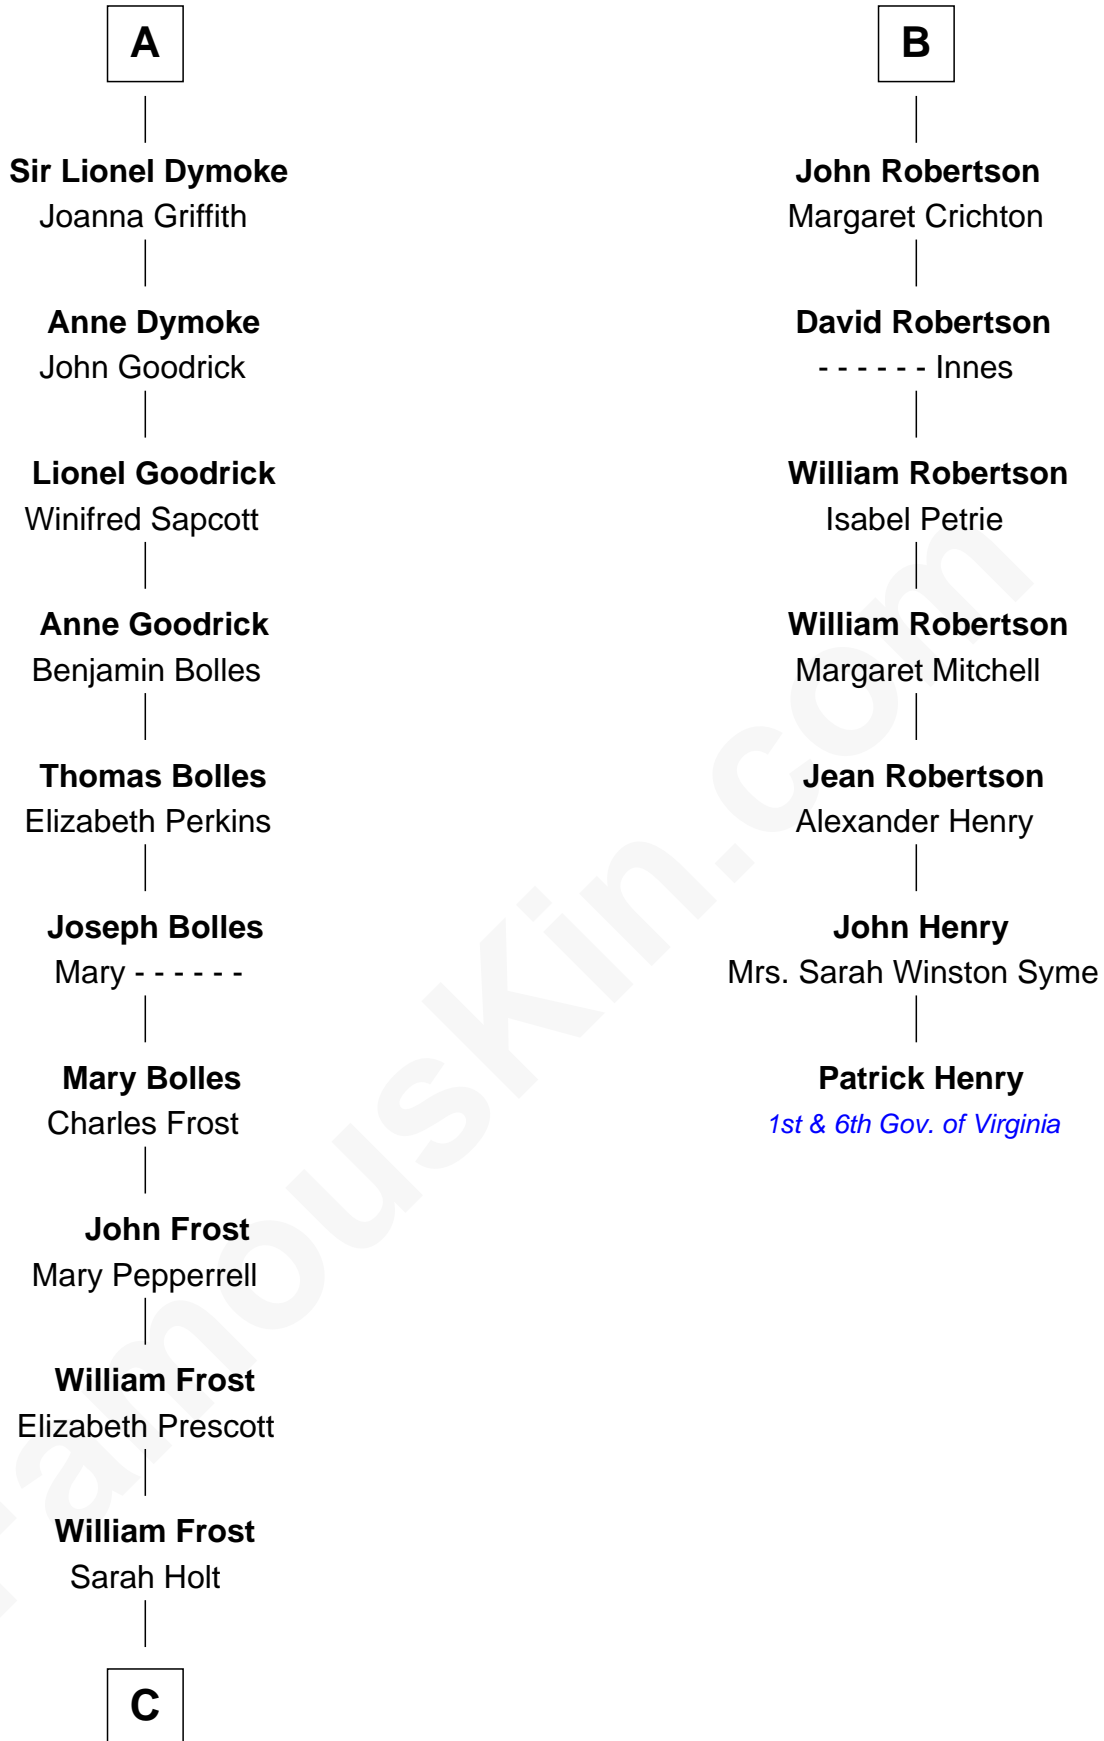

# FamousKin.com Relationship Chart of

**Robert Frost**

*Poet and Playwright*

13th cousin 7 times removed of

**Patrick Henry**

*1st and 6th Governor of Virginia*

**C**

—  
**Samuel Abbott Frost**

Mary Blunt

—  
**William Prescott Frost**

Judith Colcord

—  
**William Prescott Frost**

Isabella Moodie

—  
**Robert Frost**

*Poet and Playwright*

FamousKin.com