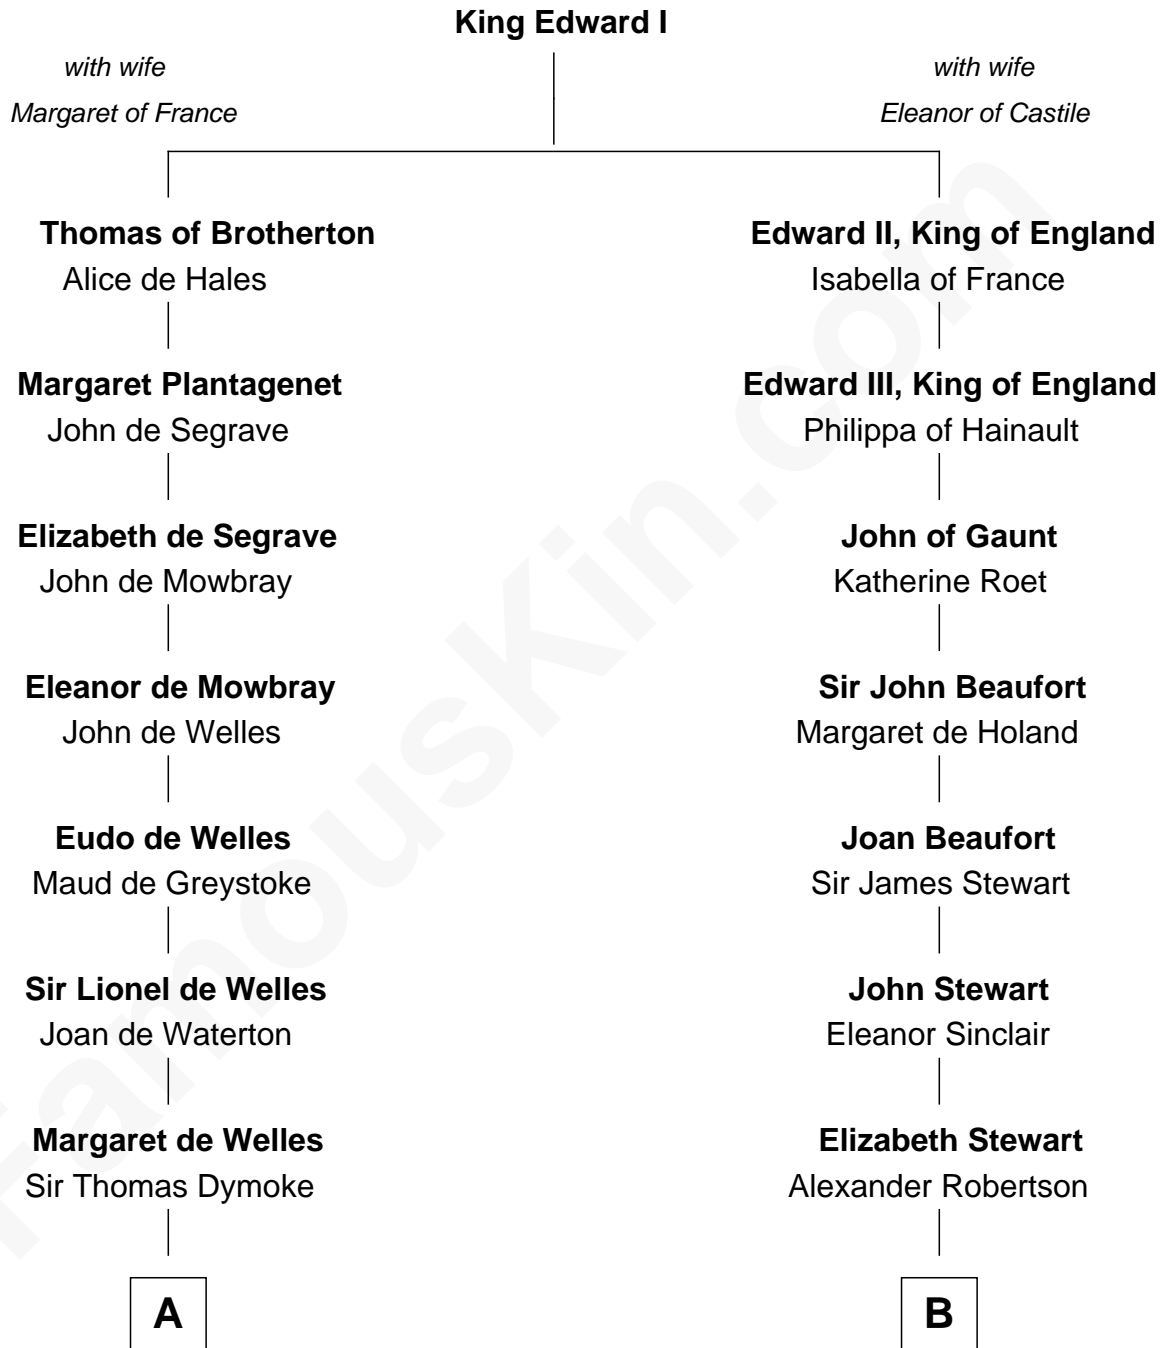

# FamousKin.com Relationship Chart of

**Robert Frost**

*Poet and Playwright*

13th cousin 7 times removed of

**Patrick Henry**

*1st and 6th Governor of Virginia*

**C**

—  
**Samuel Abbott Frost**

Mary Blunt

—  
**William Prescott Frost**

Judith Colcord

—  
**William Prescott Frost**

Isabella Moodie

—  
**Robert Frost**

*Poet and Playwright*

FamousKin.com