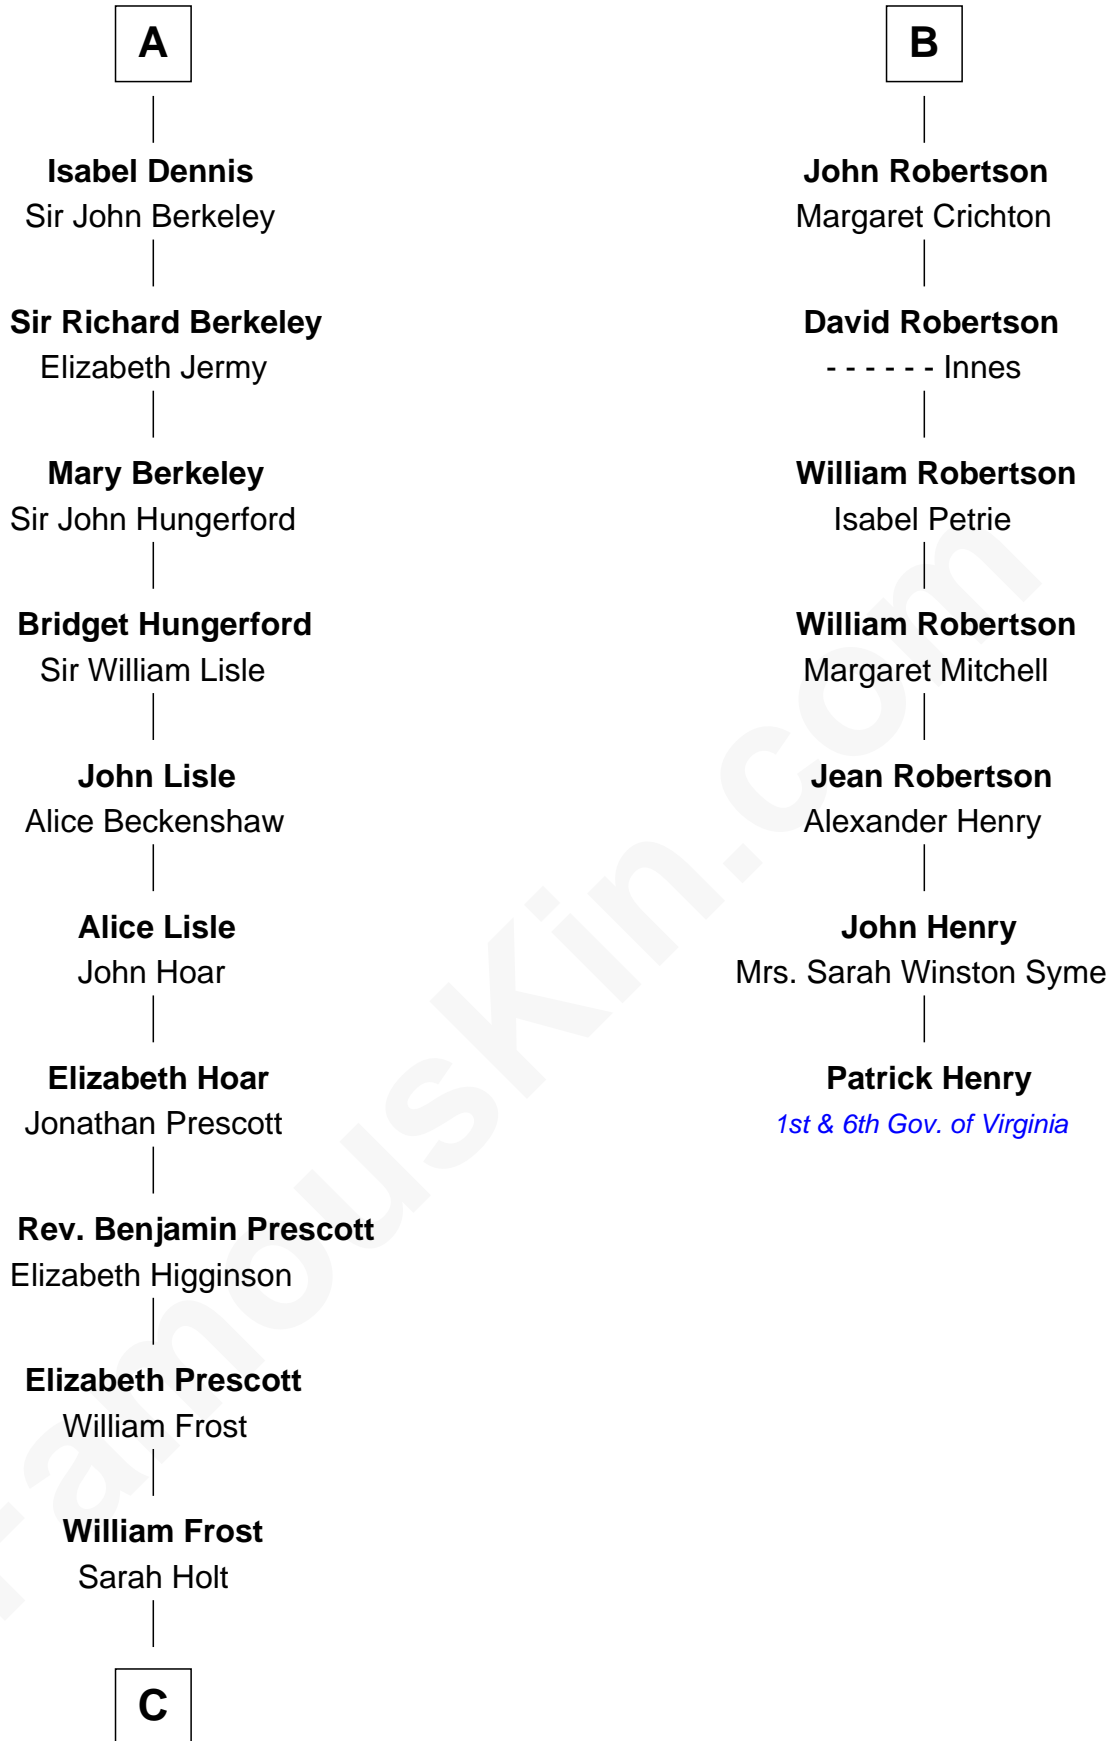

# FamousKin.com Relationship Chart of

**Robert Frost**

*Poet and Playwright*

13th cousin 7 times removed of

**Patrick Henry**

*1st and 6th Governor of Virginia*

**C**

—  
**Samuel Abbott Frost**