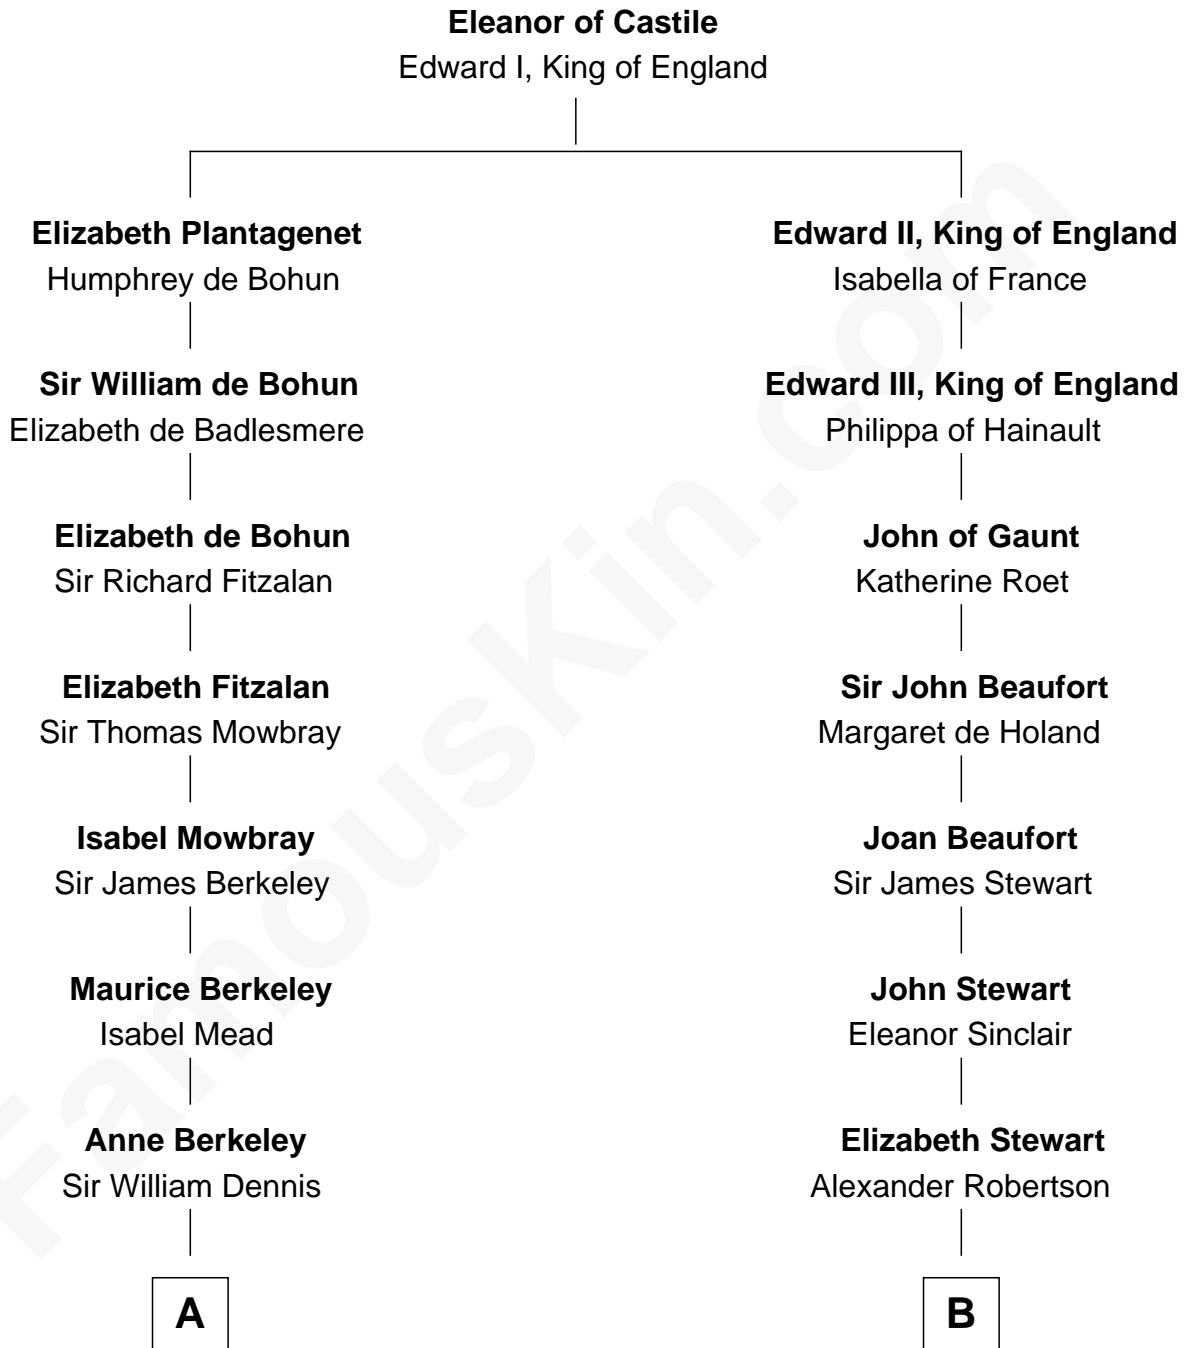

# FamousKin.com Relationship Chart of

**Robert Frost**

*Poet and Playwright*

13th cousin 7 times removed of

**Patrick Henry**

*1st and 6th Governor of Virginia*

**C**

—  
**Samuel Abbott Frost**

Mary Blunt

—  
**William Prescott Frost**

Judith Colcord

—  
**William Prescott Frost**

Isabella Moodie

—  
**Robert Frost**

*Poet and Playwright*

FamousKin.com