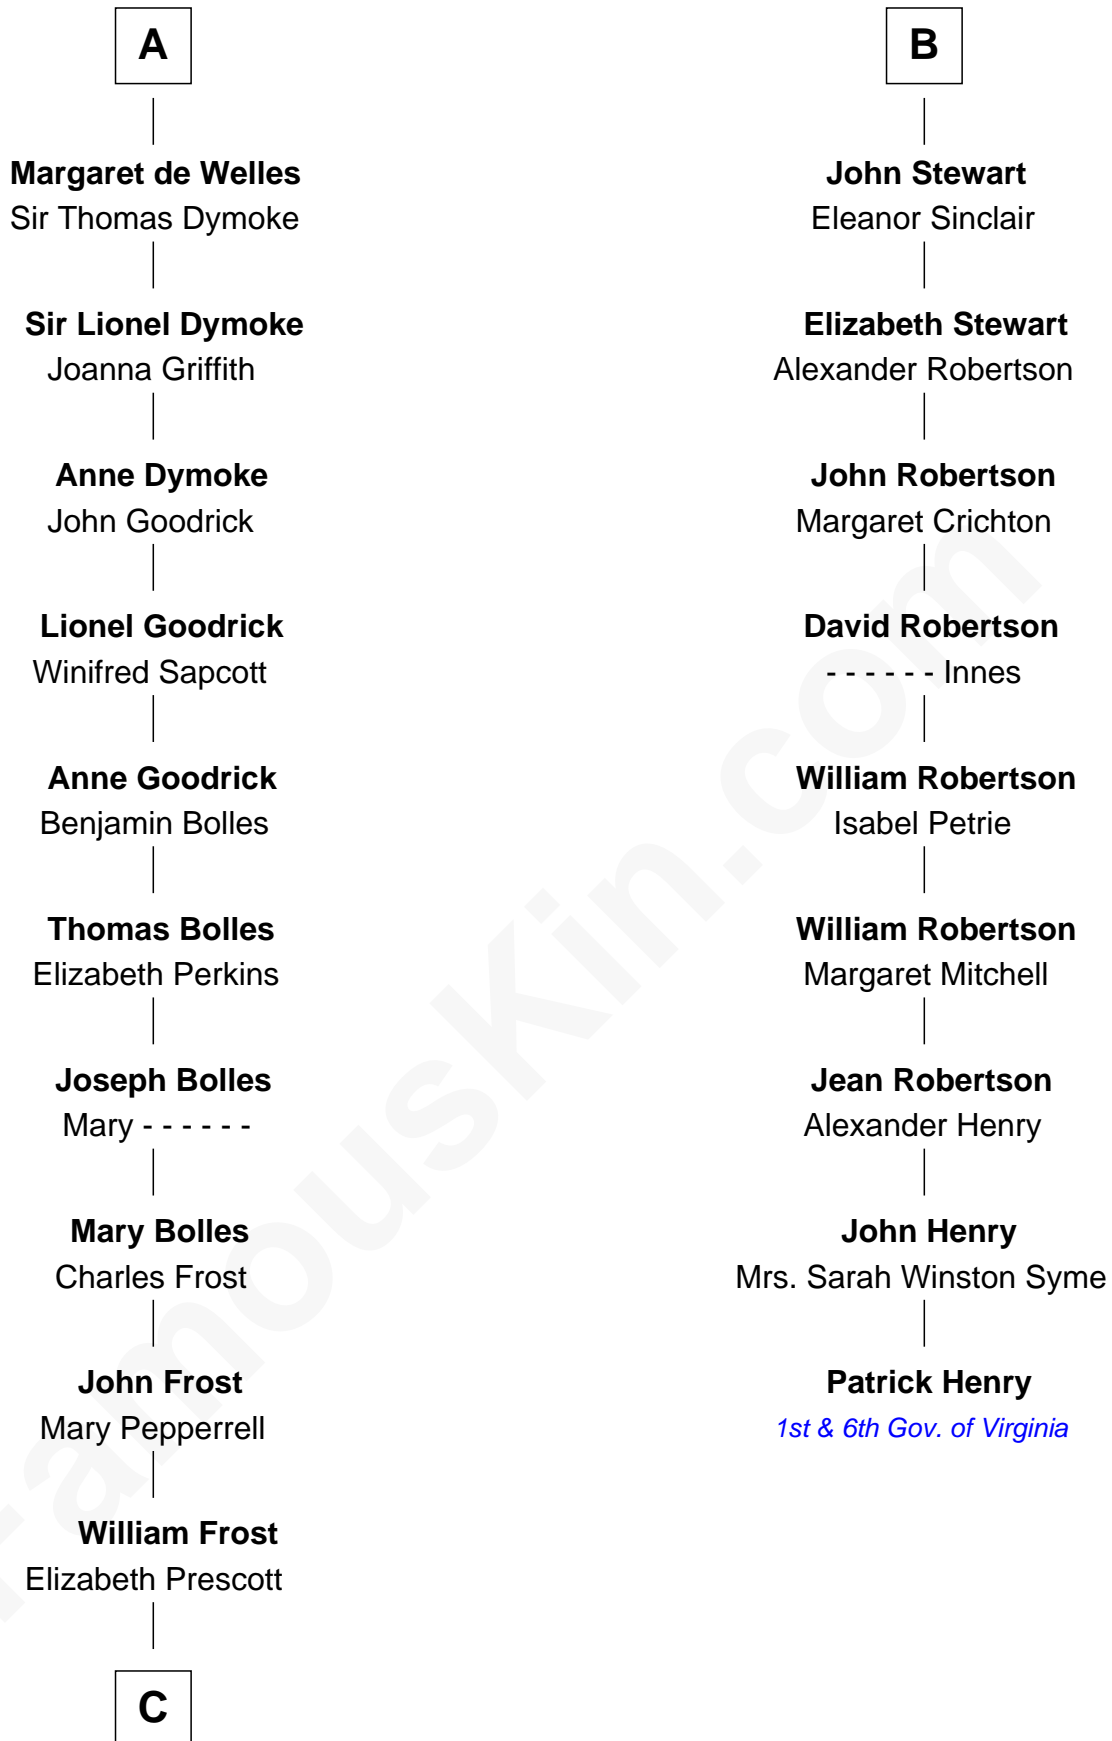

# FamousKin.com Relationship Chart of

**Robert Frost**

*Poet and Playwright*

15th cousin 6 times removed of

**Patrick Henry**

*1st and 6th Governor of Virginia*

**Sir John FitzGeoffrey**

Isabel le Bigod

**C**

**William Frost**

Sarah Holt

**Samuel Abbott Frost**

Mary Blunt

**William Prescott Frost**

Judith Colcord

**William Prescott Frost**