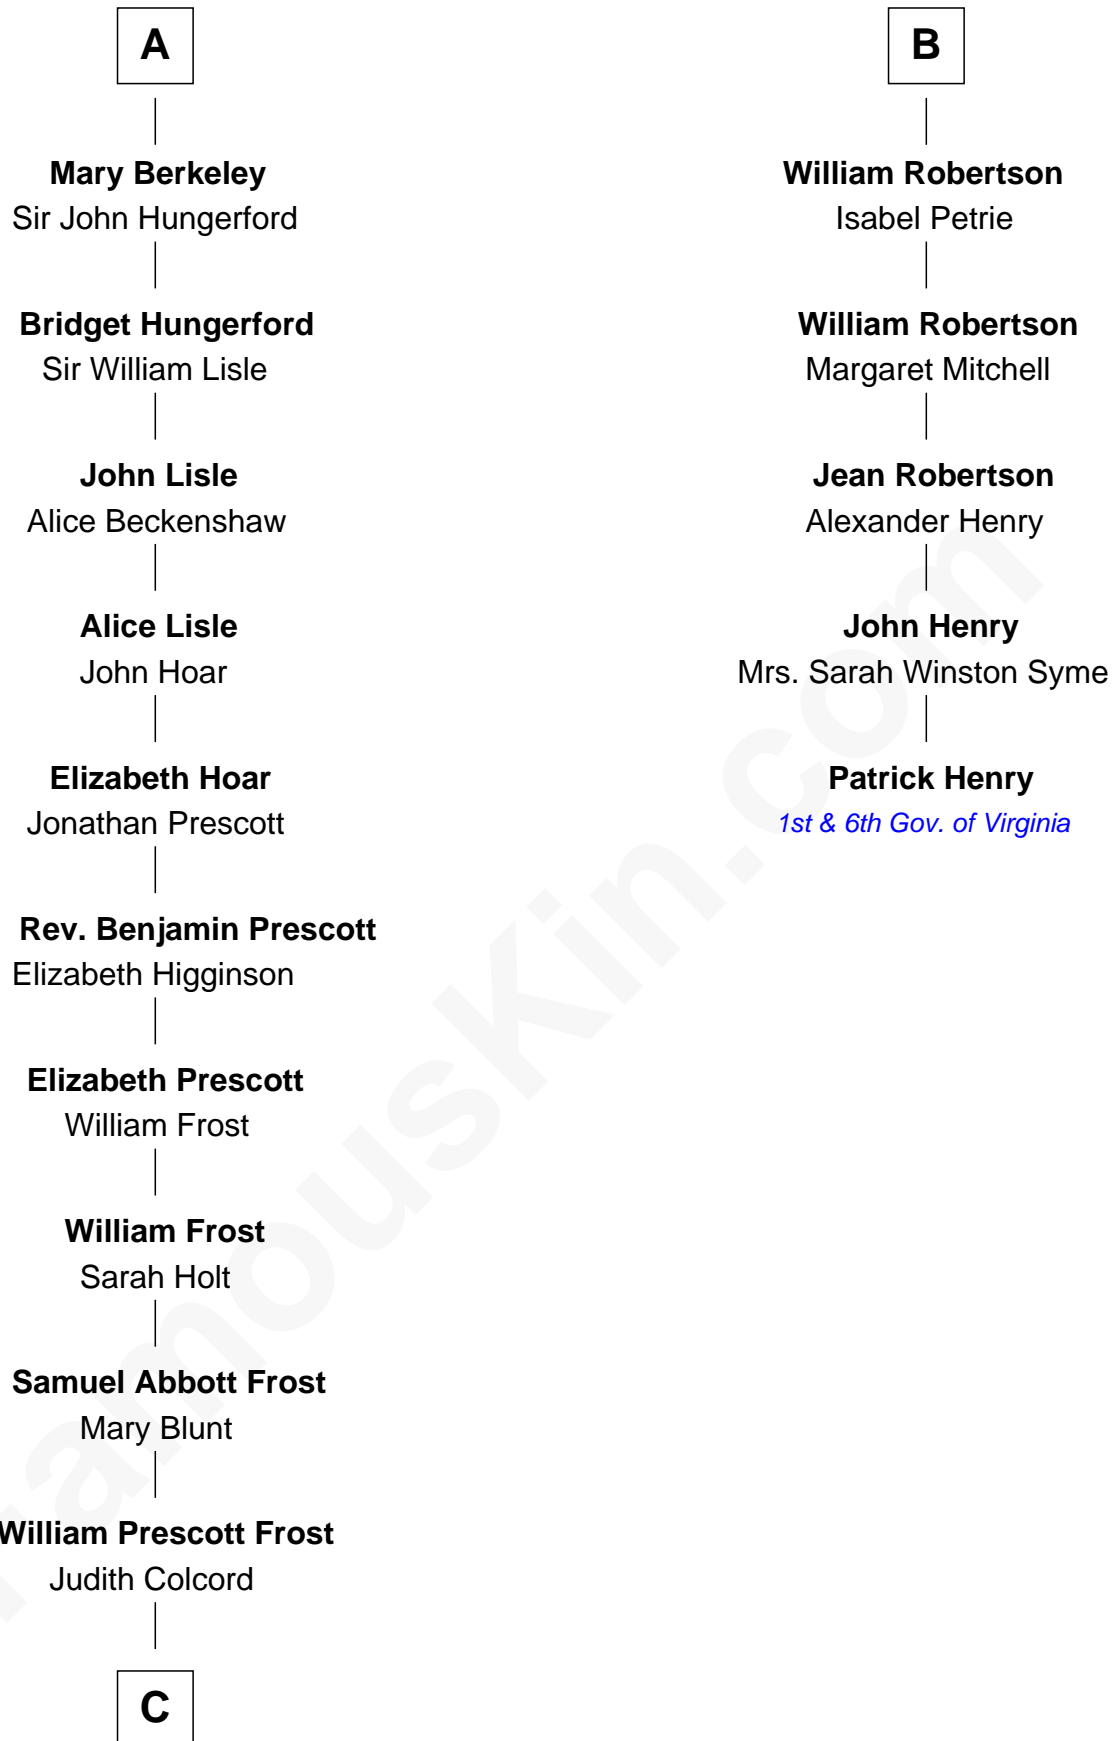

FamousKin.com Relationship Chart of

Robert Frost

Poet and Playwright

11th cousin 7 times removed of

Patrick Henry

1st and 6th Governor of Virginia

Richard Fitzalan
Eleanor Plantagenet

C