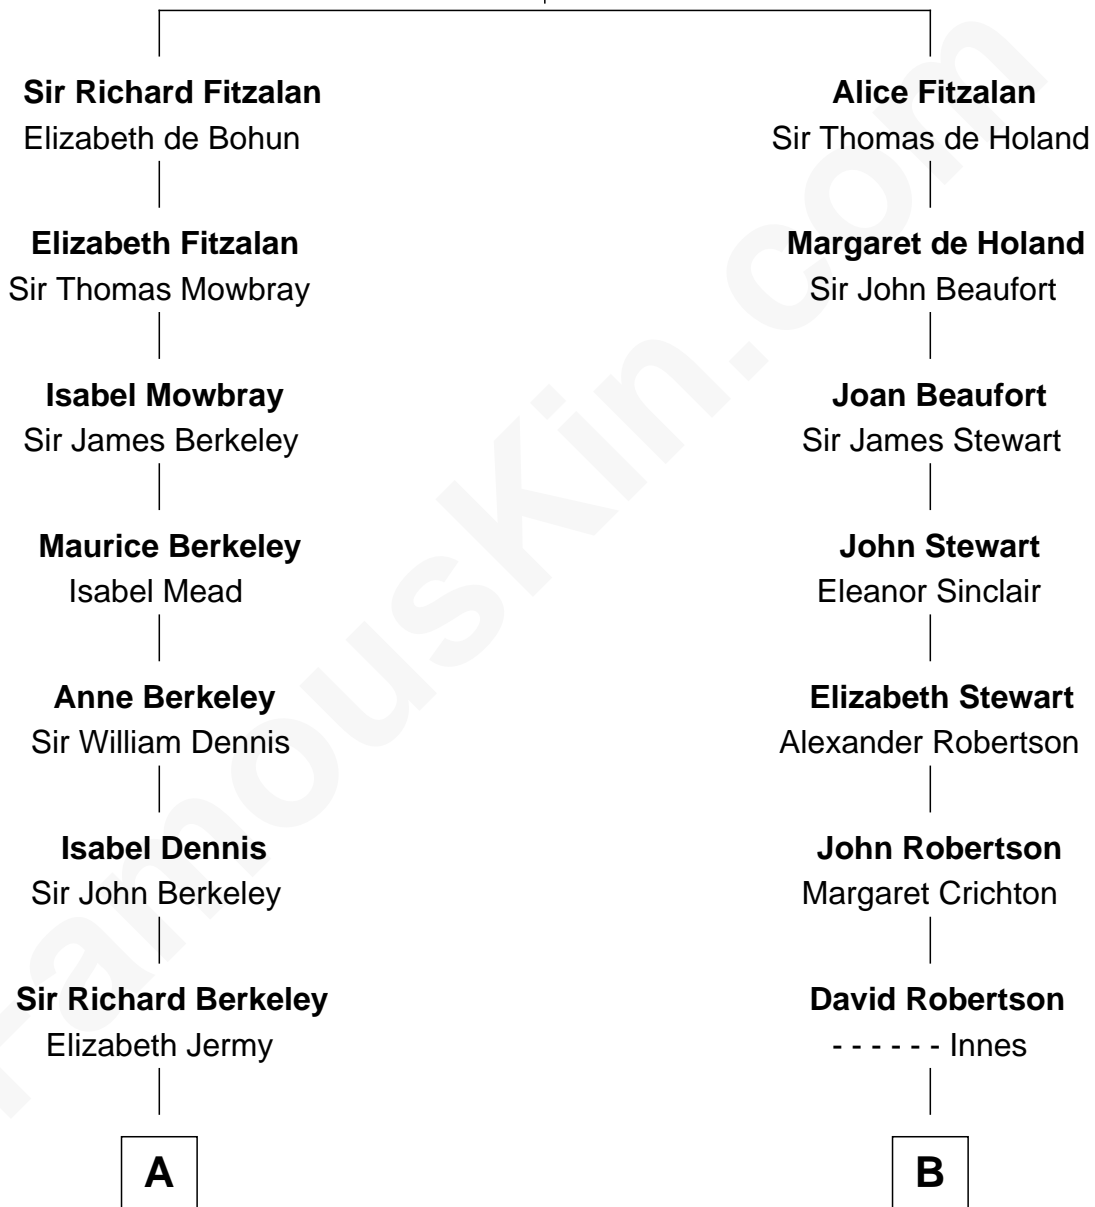

FamousKin.com Relationship Chart of

Robert Frost

Poet and Playwright

11th cousin 7 times removed of

Patrick Henry

1st and 6th Governor of Virginia

Richard Fitzalan
Eleanor Plantagenet

C