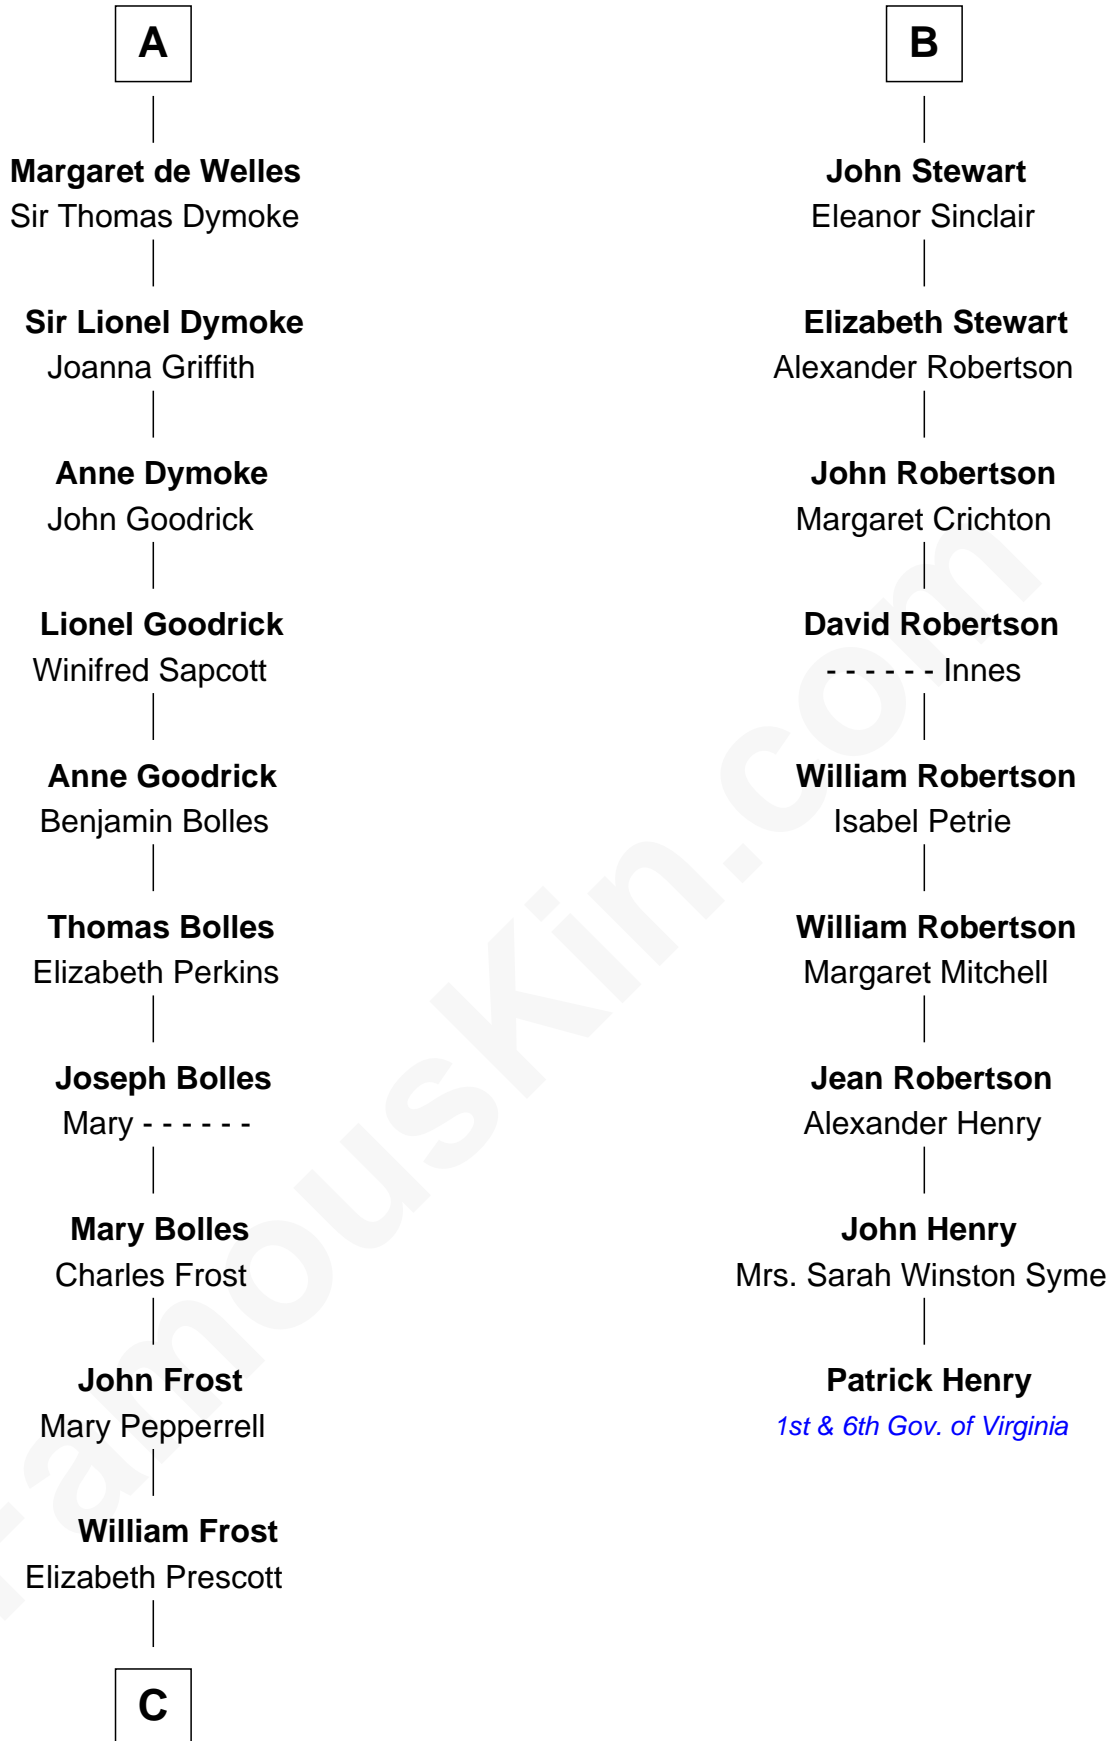

FamousKin.com Relationship Chart of

Robert Frost

Poet and Playwright

15th cousin 6 times removed of

Patrick Henry

1st and 6th Governor of Virginia

Sir William de Beauchamp

Isabel Mauduit

C

William Frost

Sarah Holt

Samuel Abbott Frost

Mary Blunt

William Prescott Frost

Judith Colcord

William Prescott Frost