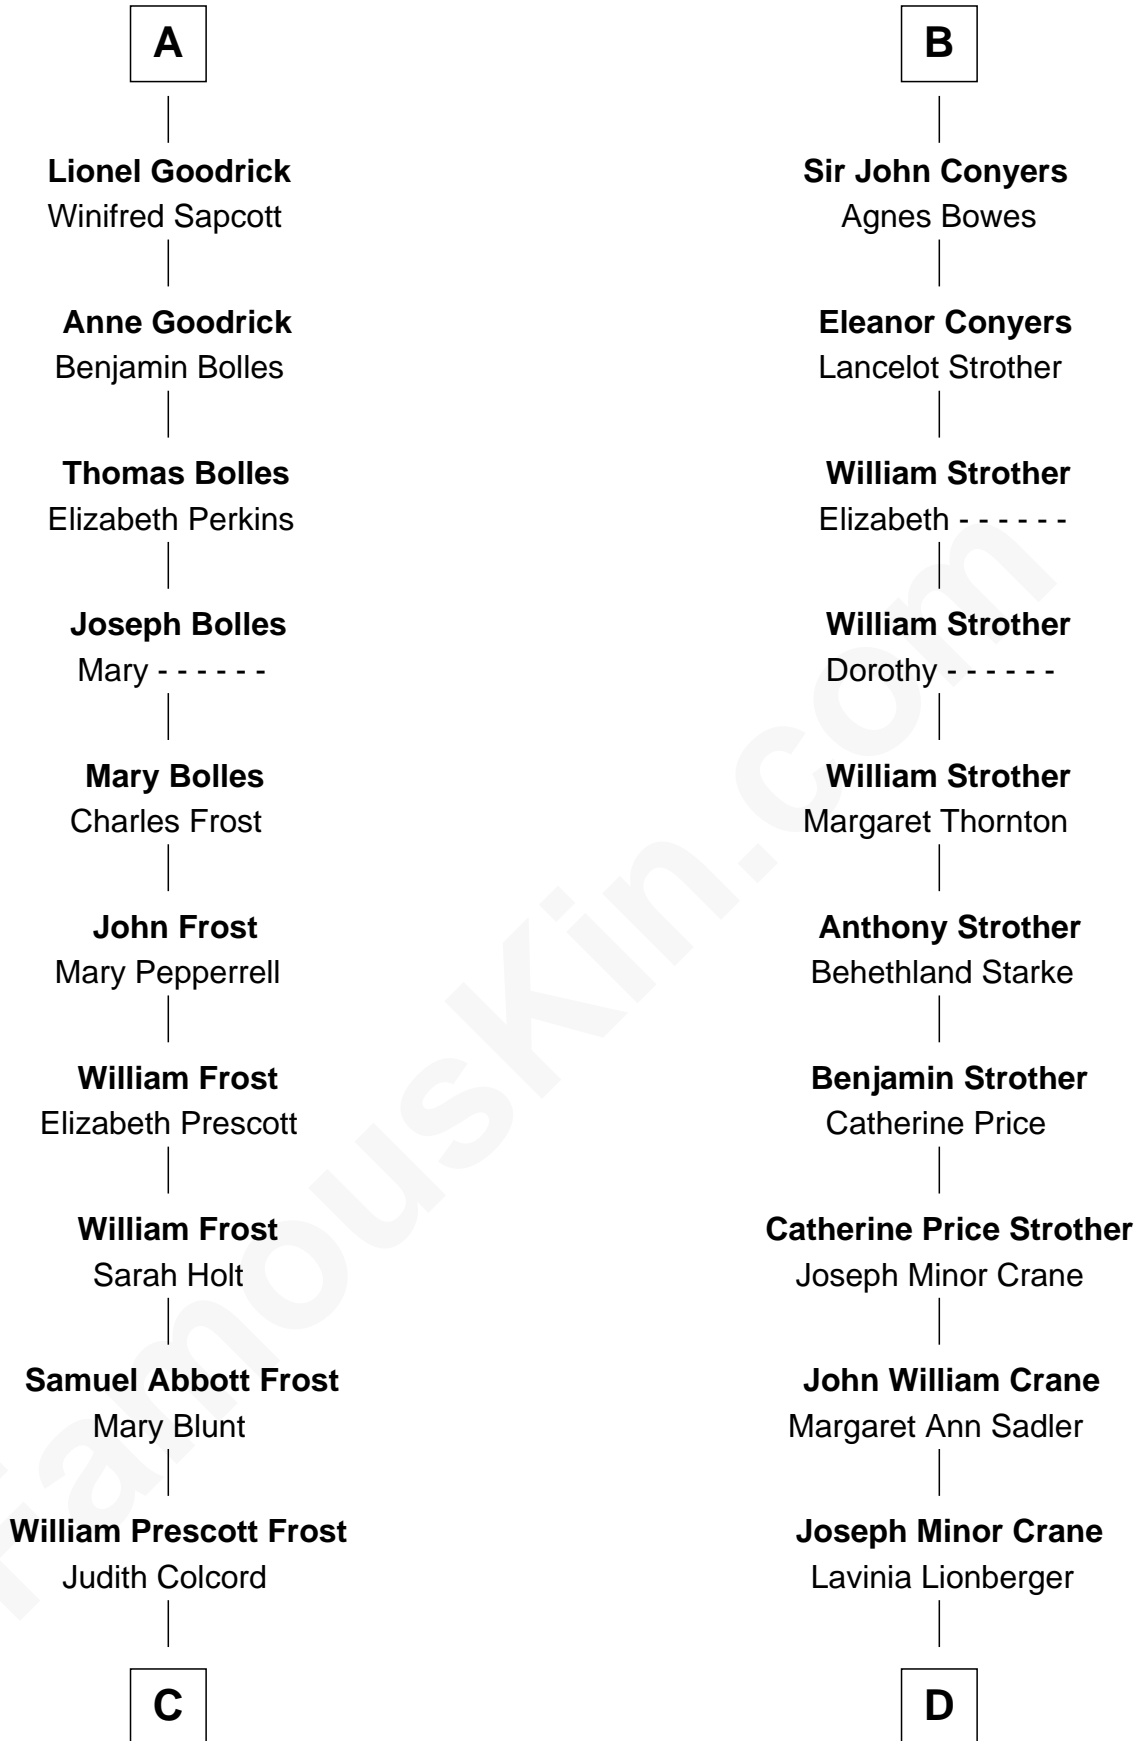

FamousKin.com Relationship Chart of

Robert Frost

Poet and Playwright

18th cousin of

Randolph Scott

Movie Actor

FamousKin.com