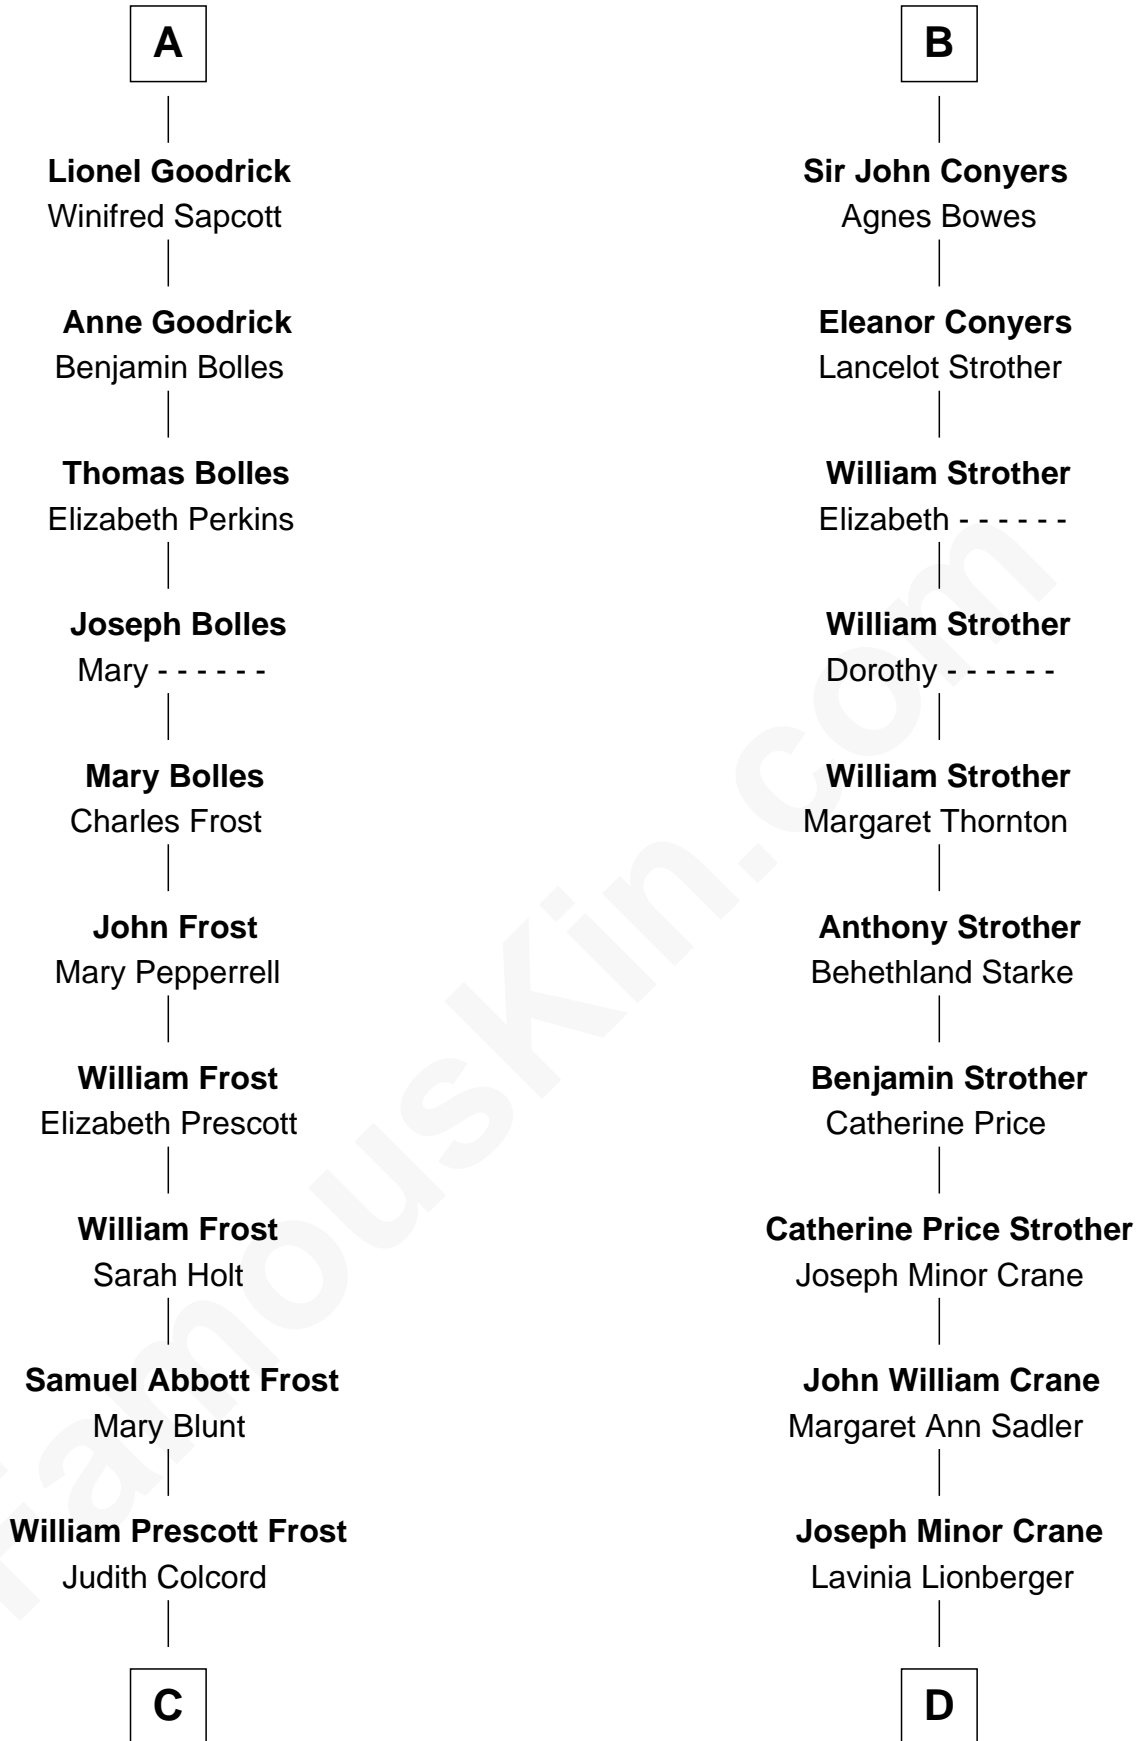

# FamousKin.com Relationship Chart of

**Robert Frost**

*Poet and Playwright*

18th cousin of

**Randolph Scott**

*Movie Actor*

**Sir Henry de Percy**

Idoine de Clifford

FamousKin.com