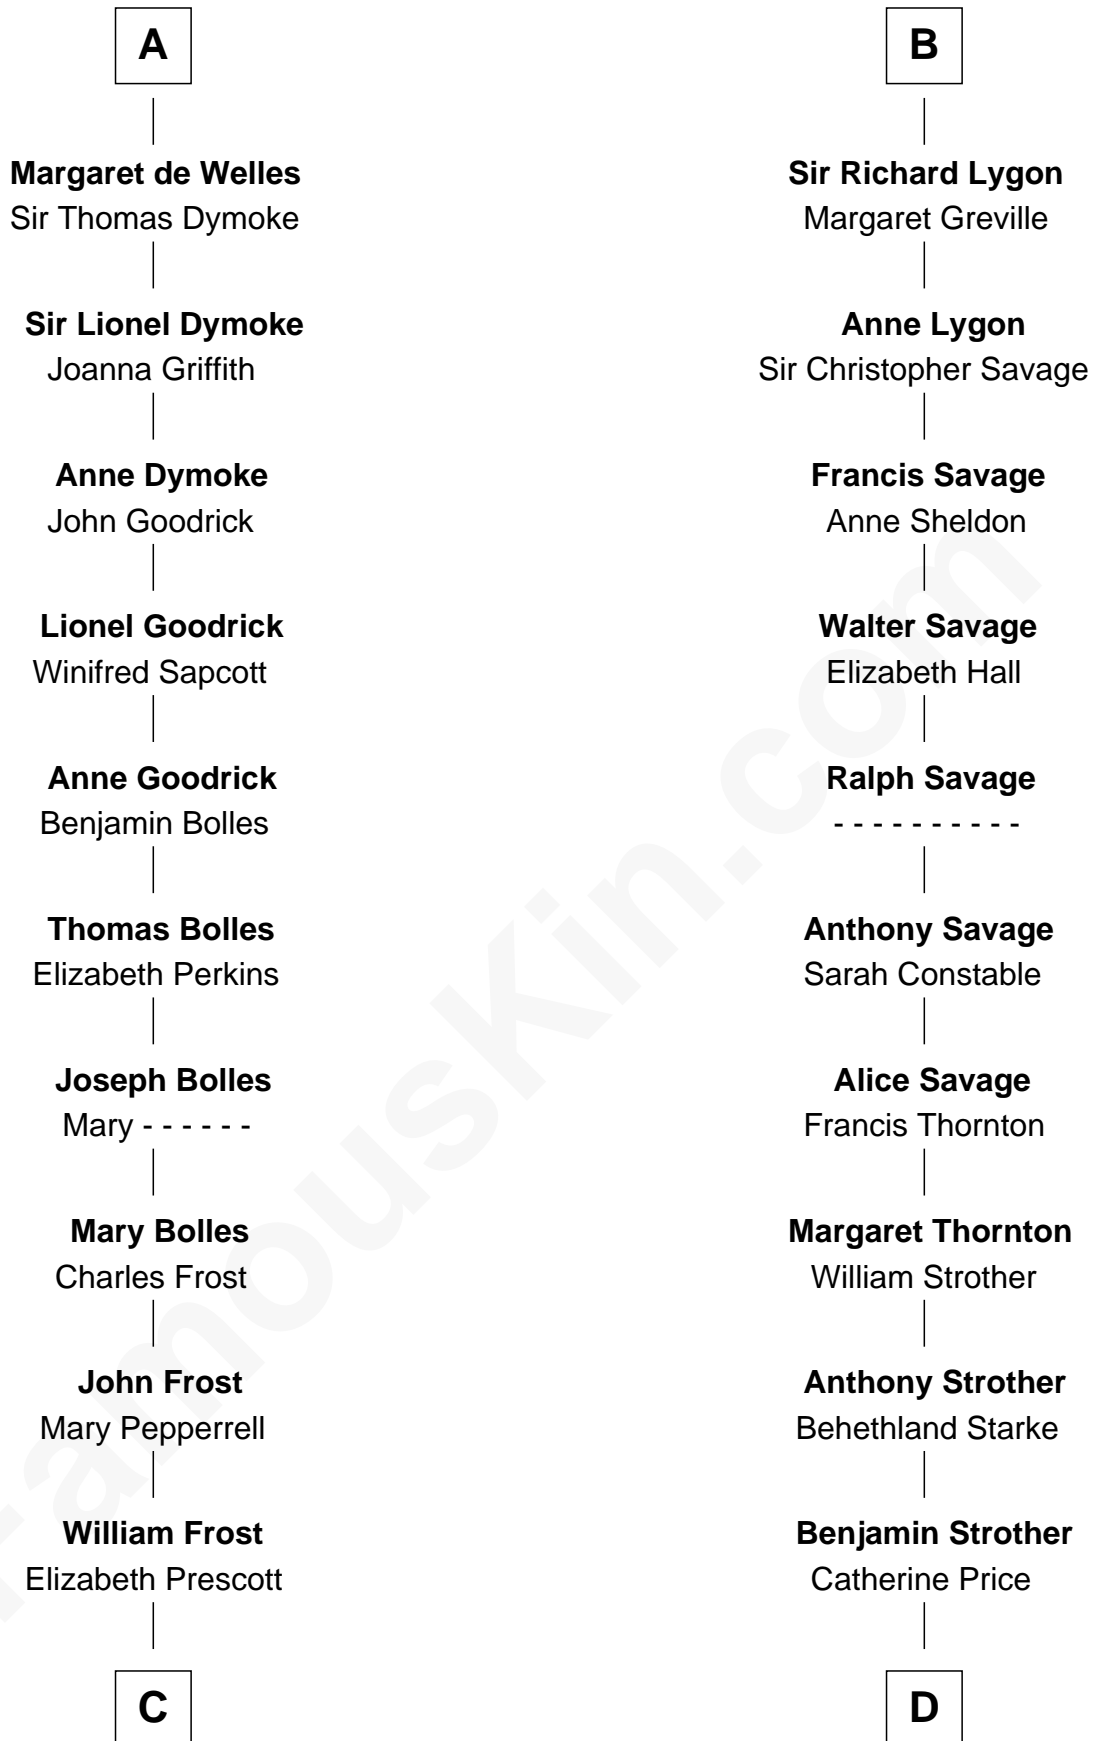

FamousKin.com Relationship Chart of

Robert Frost

Poet and Playwright

21st cousin of

Randolph Scott

Movie Actor

C

William Frost

Sarah Holt

Samuel Abbott Frost

Mary Blunt

William Prescott Frost

Judith Colcord

William Prescott Frost

Isabella Moodie

Robert Frost

Poet and Playwright

D

Catherine Price Strother

Joseph Minor Crane

John William Crane

Margaret Ann Sadler

Joseph Minor Crane

Lavinia Lionberger