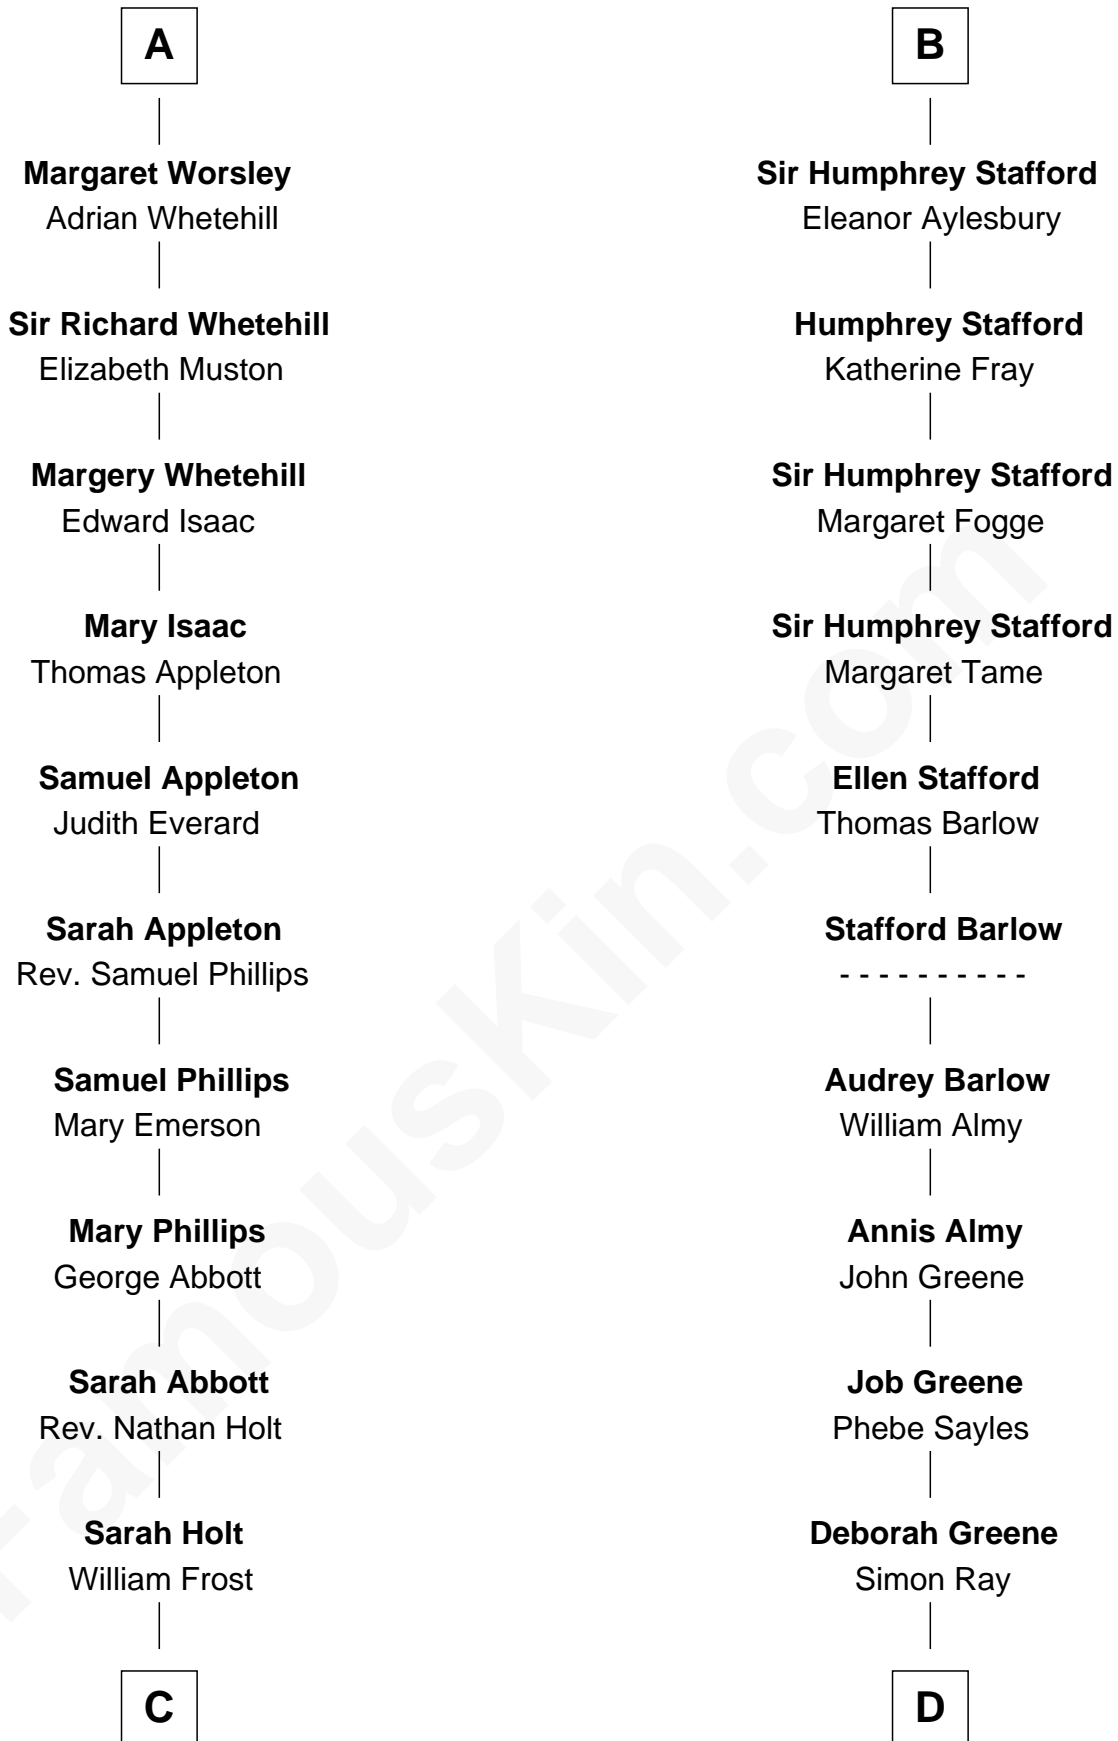

# FamousKin.com Relationship Chart of

**Robert Frost**

*Poet and Playwright*

20th cousin of

**Julia (Ward) Howe**

*Author of "The Battle Hymn of the Republic"*

**Sir Roger de Somery**

Nichole d'Aubenev

**C**

**Samuel Abbott Frost**

Mary Blunt

**William Prescott Frost**

Judith Colcord

**William Prescott Frost**

Isabella Moodie

**Robert Frost**

*Poet and Playwright*

**D**

**Anna Ray**

Samuel Ward

**Samuel Ward**

Phebe Greene

**Samuel Ward**

Julia Rush Cutler