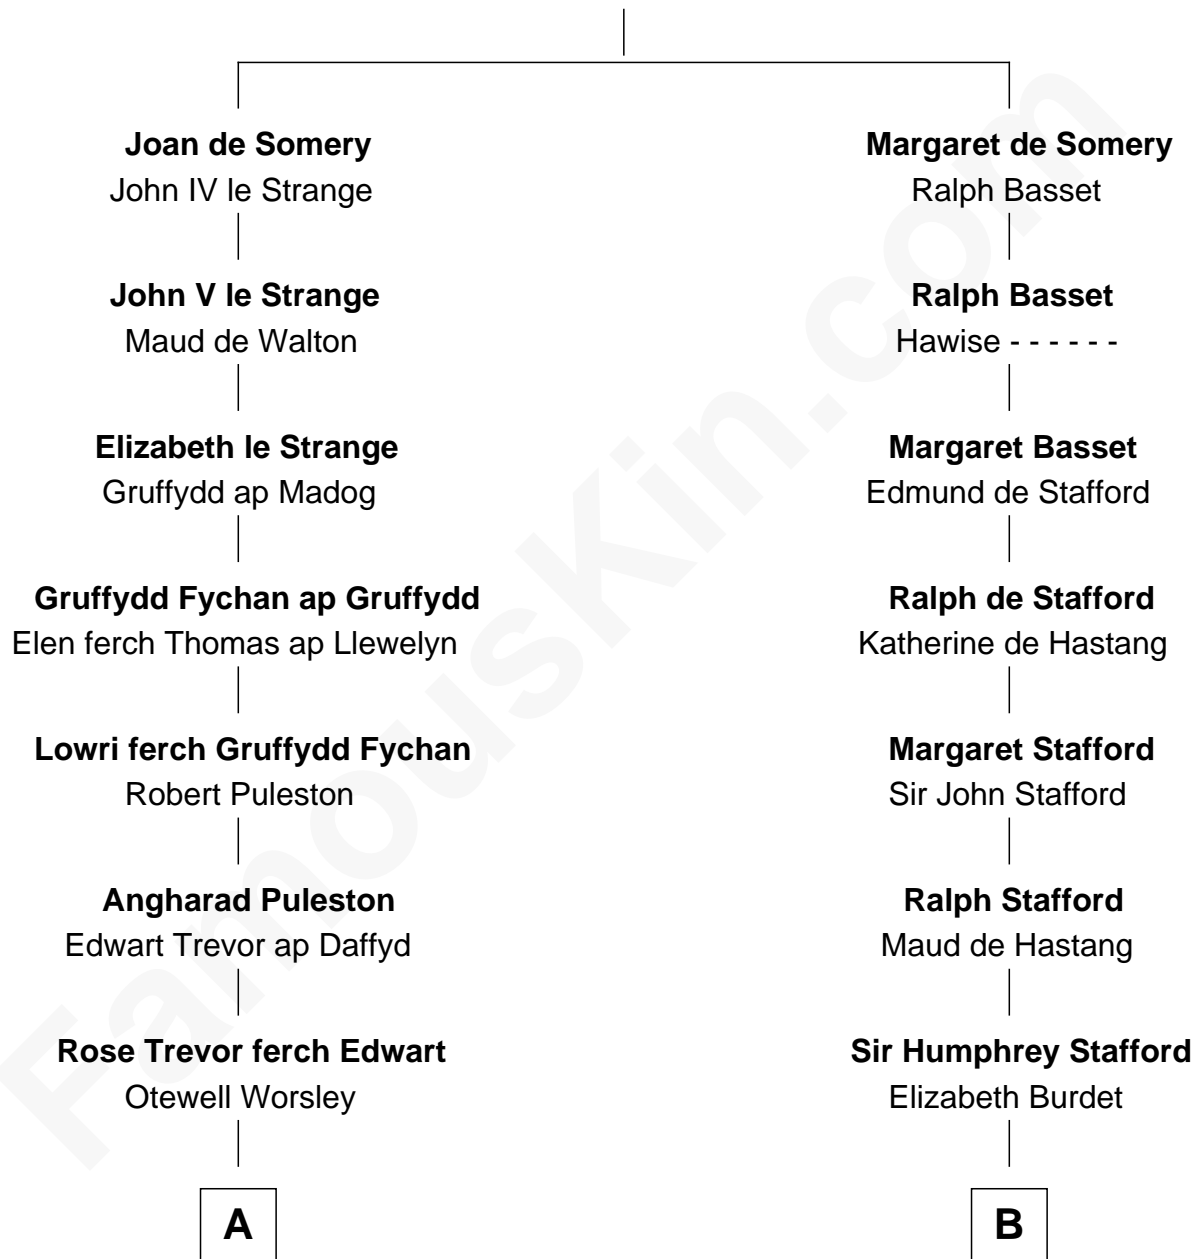

# FamousKin.com Relationship Chart of

**Robert Frost**

*Poet and Playwright*

20th cousin of

**Julia (Ward) Howe**

*Author of "The Battle Hymn of the Republic"*

**Sir Roger de Somery**

Nichole d'Aubenev

**C**

**Samuel Abbott Frost**

Mary Blunt

**William Prescott Frost**

Judith Colcord

**William Prescott Frost**

Isabella Moodie

**Robert Frost**

*Poet and Playwright*

**D**

**Anna Ray**

Samuel Ward

**Samuel Ward**

Phebe Greene

**Samuel Ward**

Julia Rush Cutler

**Julia (Ward) Howe**

*American Poet*