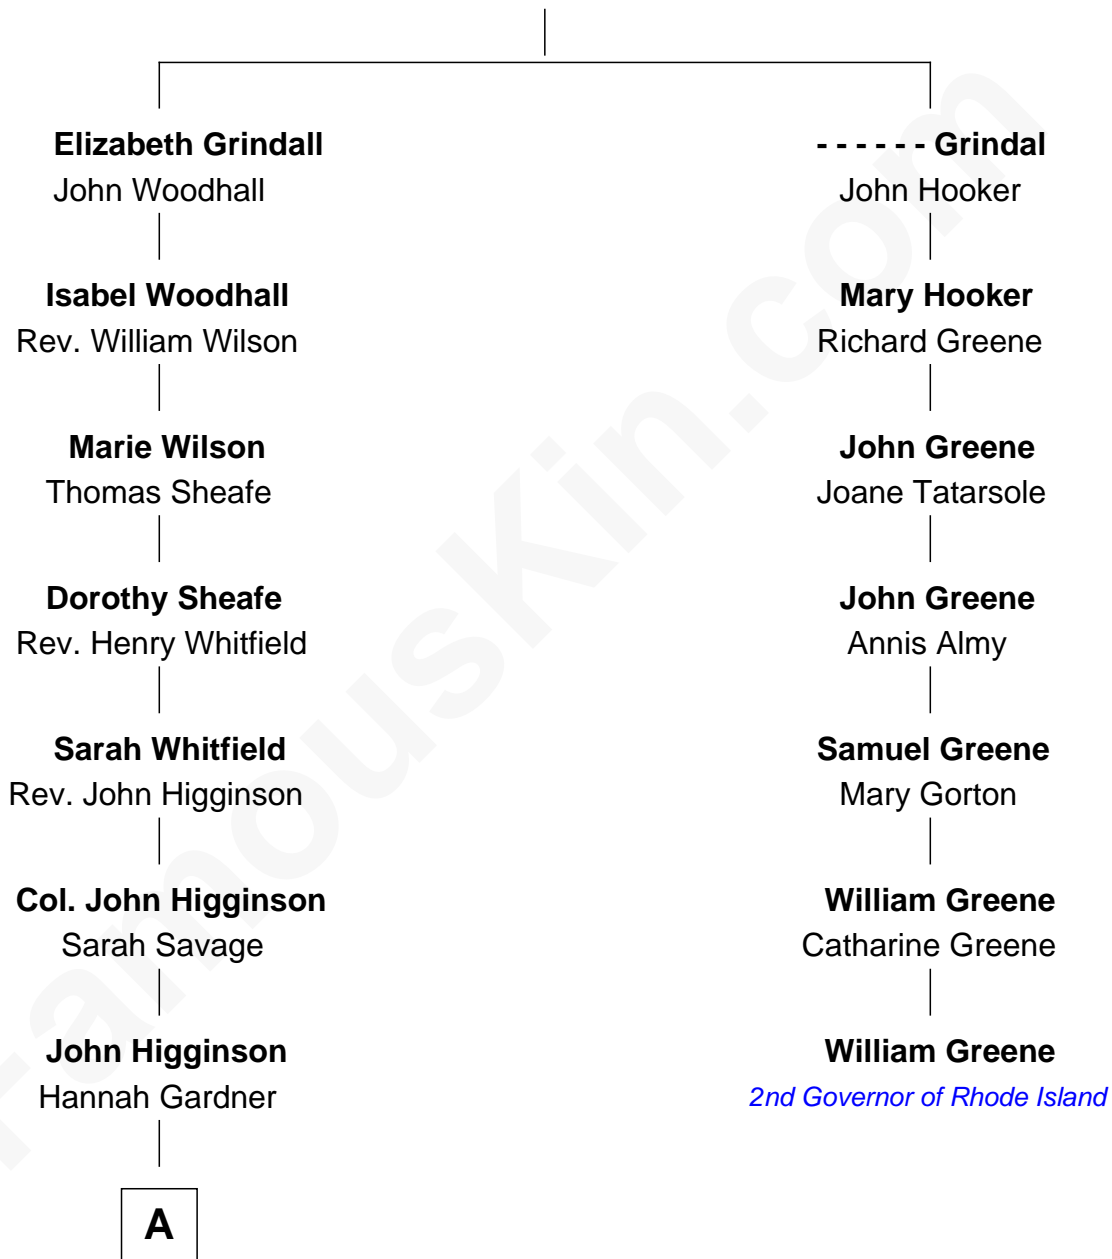

FamousKin.com Relationship Chart of

Robert Frost

Poet and Playwright

6th cousin 7 times removed of

William Greene

2nd Governor of Rhode Island

William Grindall

A

—
Elizabeth Higginson
Rev. Benjamin Prescott

—
Elizabeth Prescott
William Frost

—
William Frost
Sarah Holt

—
Samuel Abbott Frost
Mary Blunt

—
William Prescott Frost
Judith Colcord

—
William Prescott Frost
Isabella Moodie