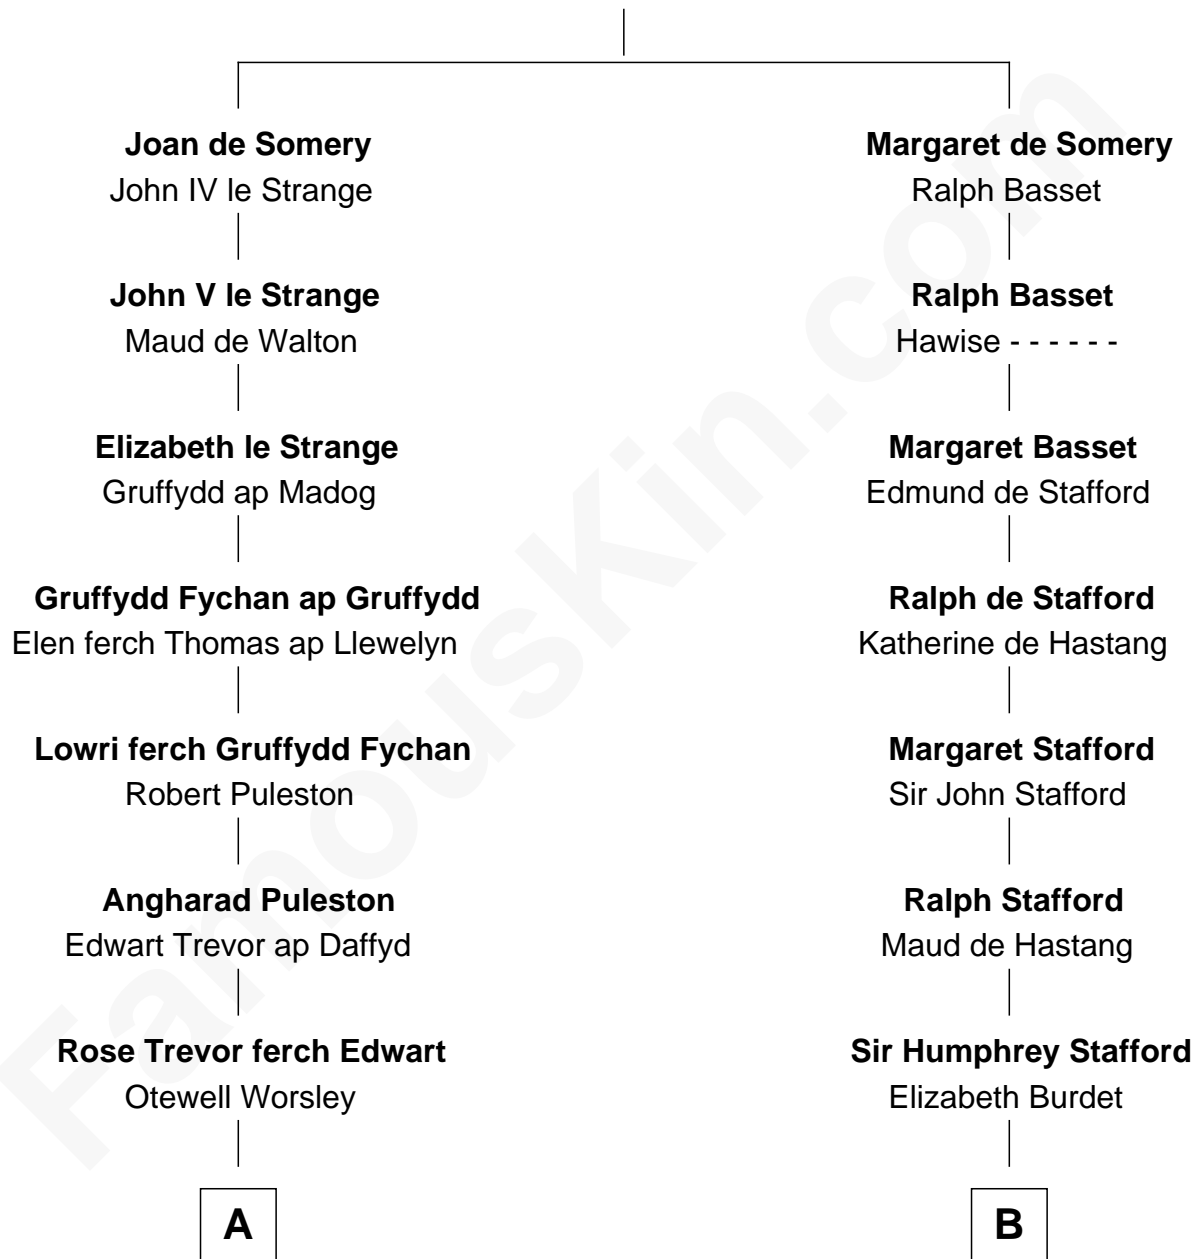

FamousKin.com Relationship Chart of

Robert Frost

Poet and Playwright

17th cousin 3 times removed of

William Greene

2nd Governor of Rhode Island

Sir Roger de Somery

Nichole d'Aubenev

C

—
Samuel Abbott Frost

Mary Blunt

—
William Prescott Frost

Judith Colcord

—
William Prescott Frost

Isabella Moodie

—
Robert Frost