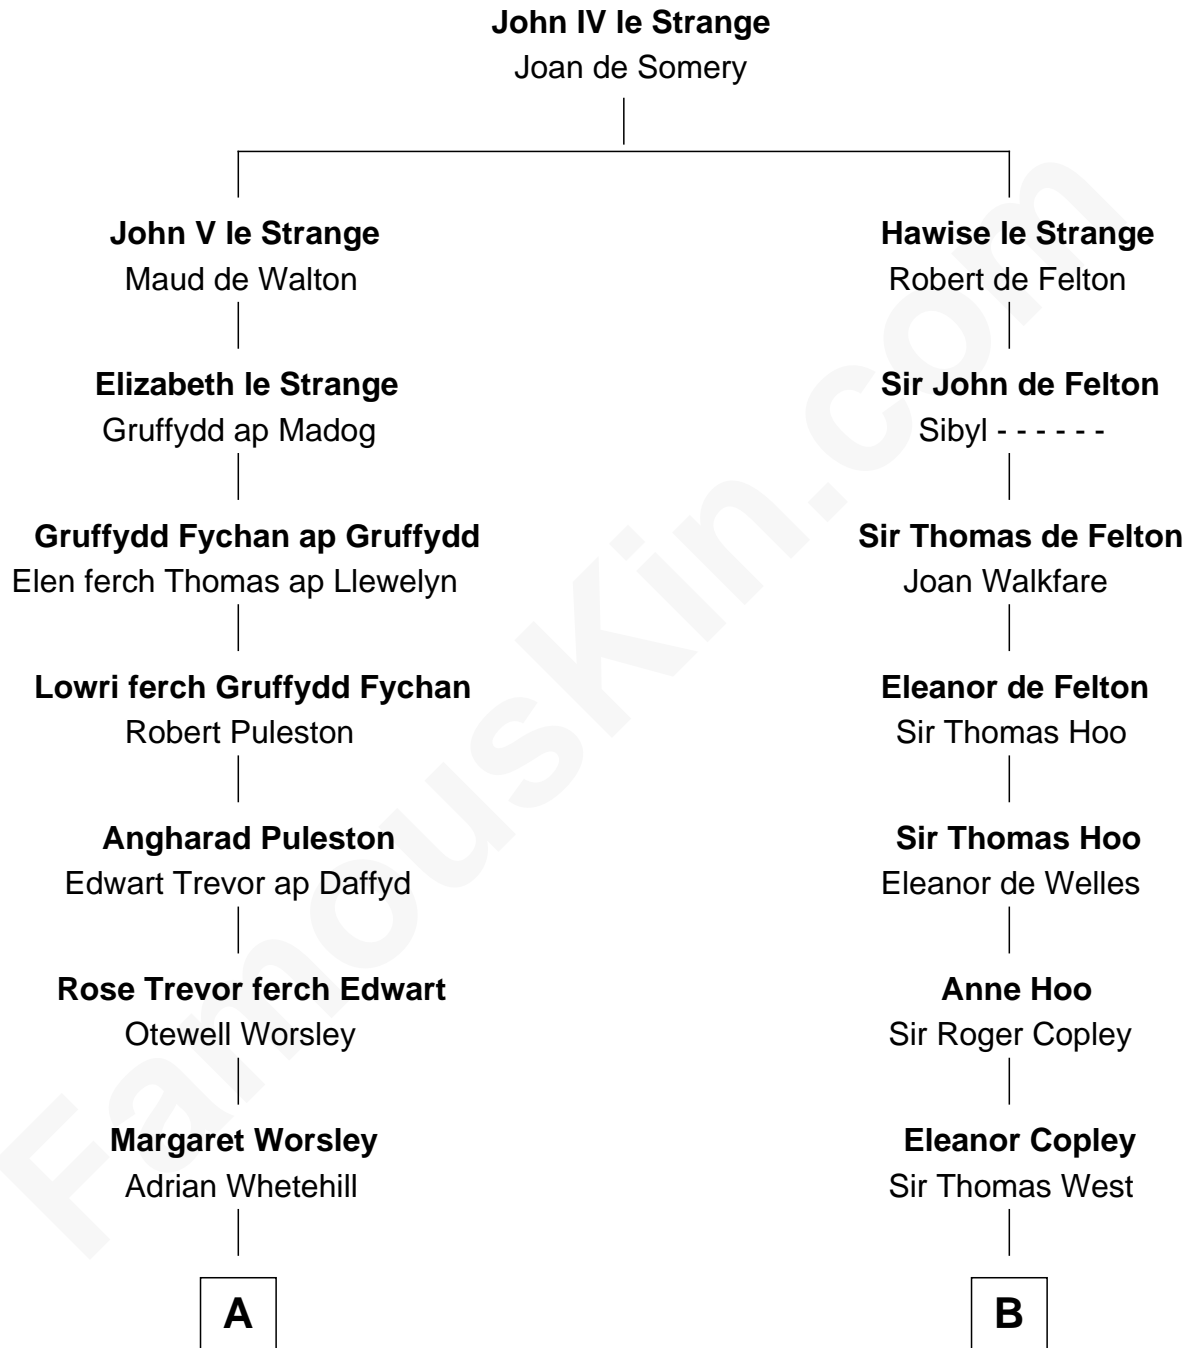

FamousKin.com Relationship Chart of

Robert Frost

Poet and Playwright

19th cousin 1 time removed of

Ray Bradbury

Author of The Martian Chronicles

C

William Prescott Frost