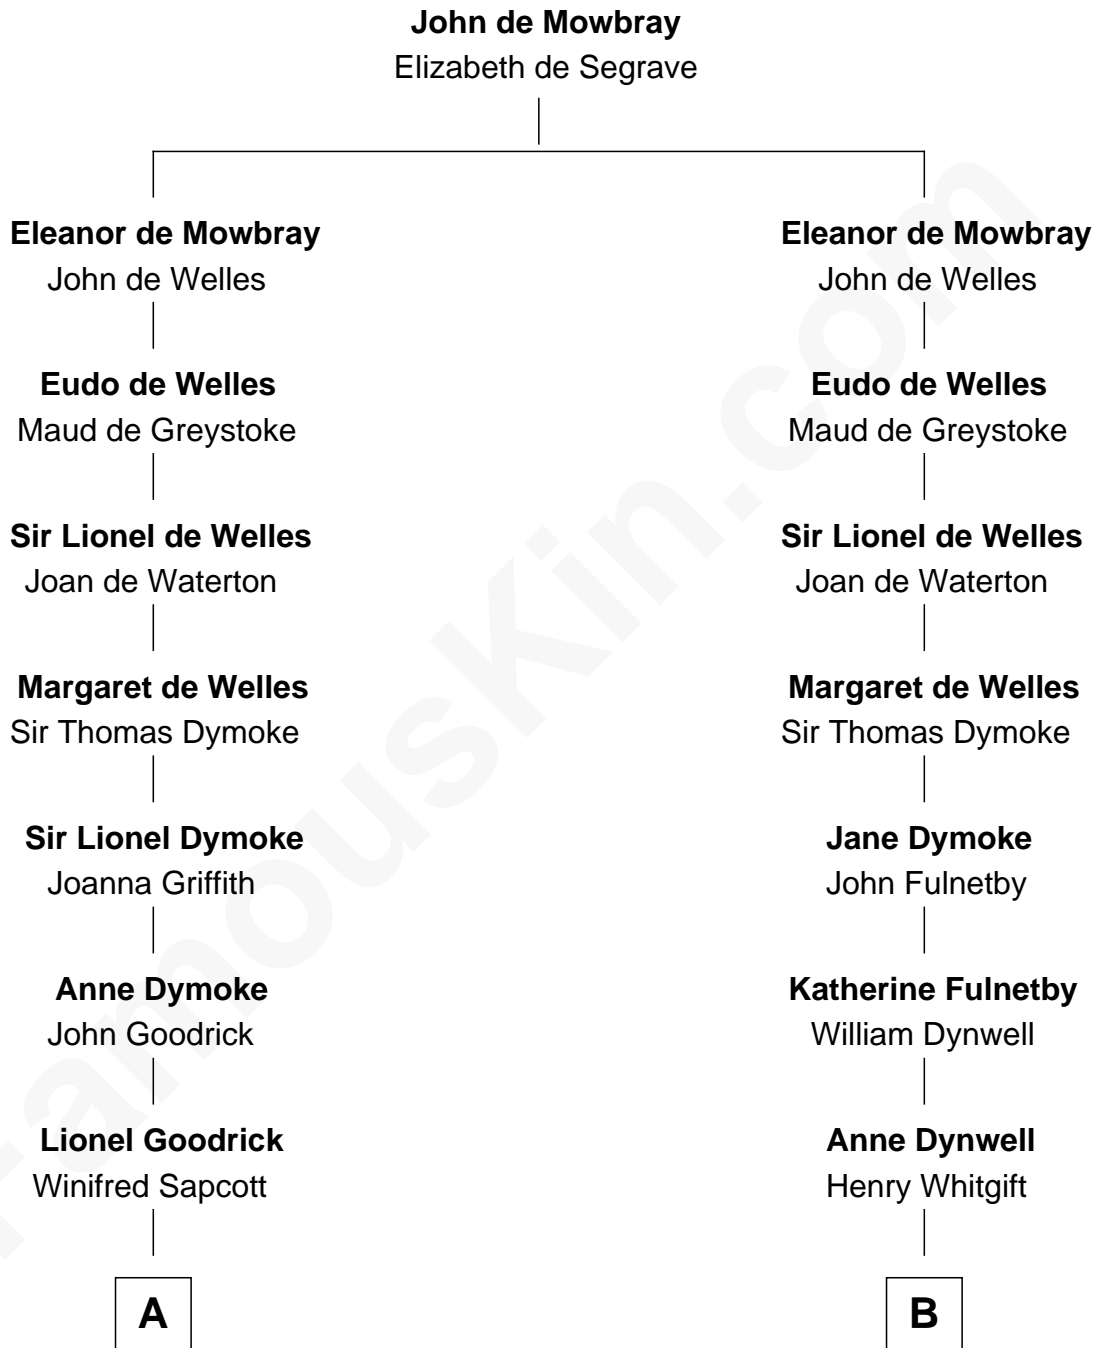

## Relationship Chart of

**Robert Frost**

*Poet and Playwright*

17th cousin 1 time removed of

**Ray Bradbury**

*Author of The Martian Chronicles*

C

Leonard Spaulding Bradbury

Esther Marie Moberg

Ray Bradbury

*Author of The Martian Chronicles*

FamousKin.com