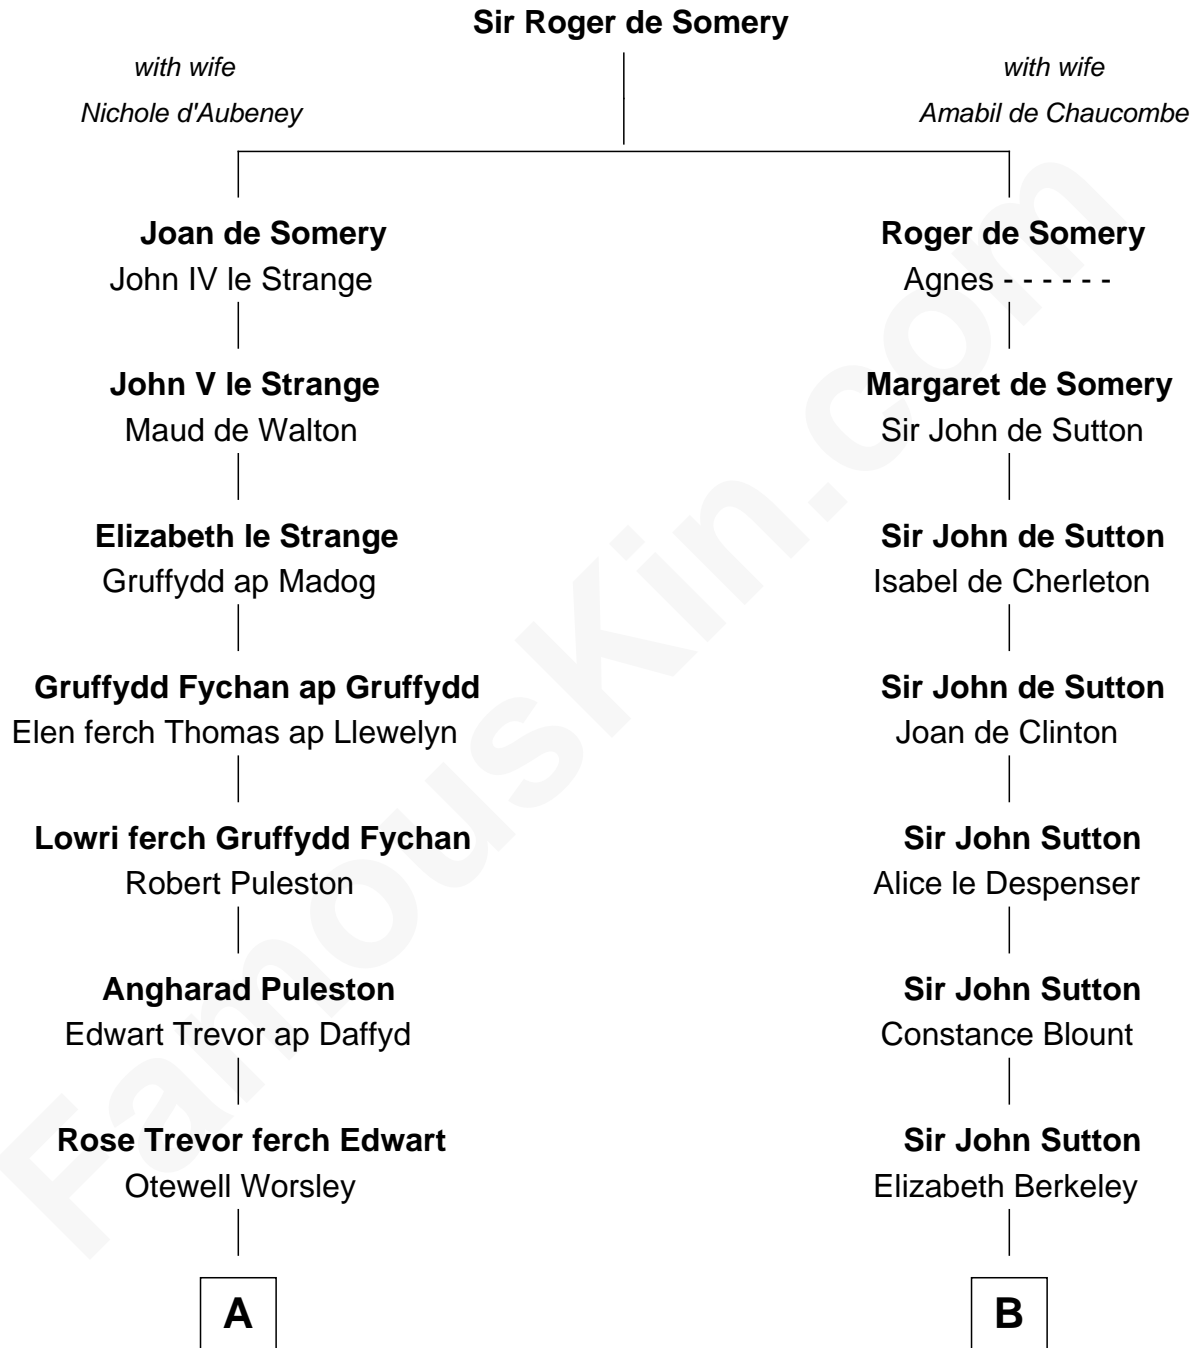

FamousKin.com Relationship Chart of

Robert Frost

Poet and Playwright

16th cousin 4 times removed of

George Washington

1st U.S. President

C

—
Samuel Abbott Frost