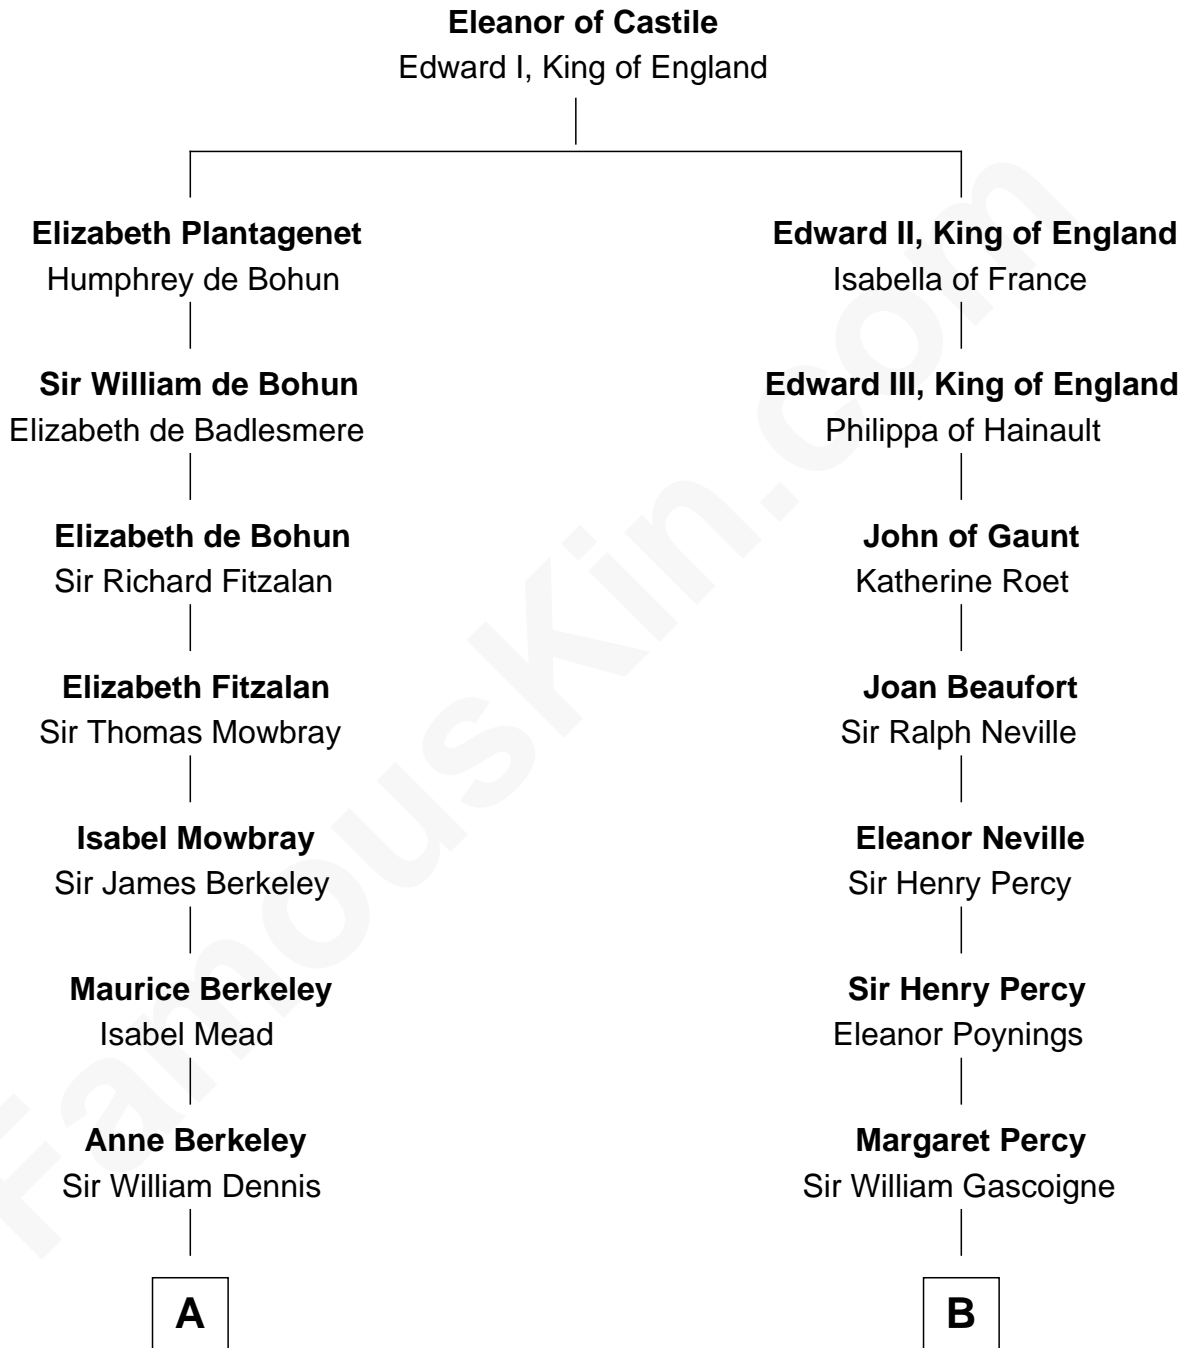

FamousKin.com Relationship Chart of

Robert Frost

Poet and Playwright

15th cousin 5 times removed of

George Washington

1st U.S. President

C

—
Samuel Abbott Frost

Mary Blunt

—
William Prescott Frost

Judith Colcord

—
William Prescott Frost

Isabella Moodie

—
Robert Frost

Poet and Playwright

FamousKin.com