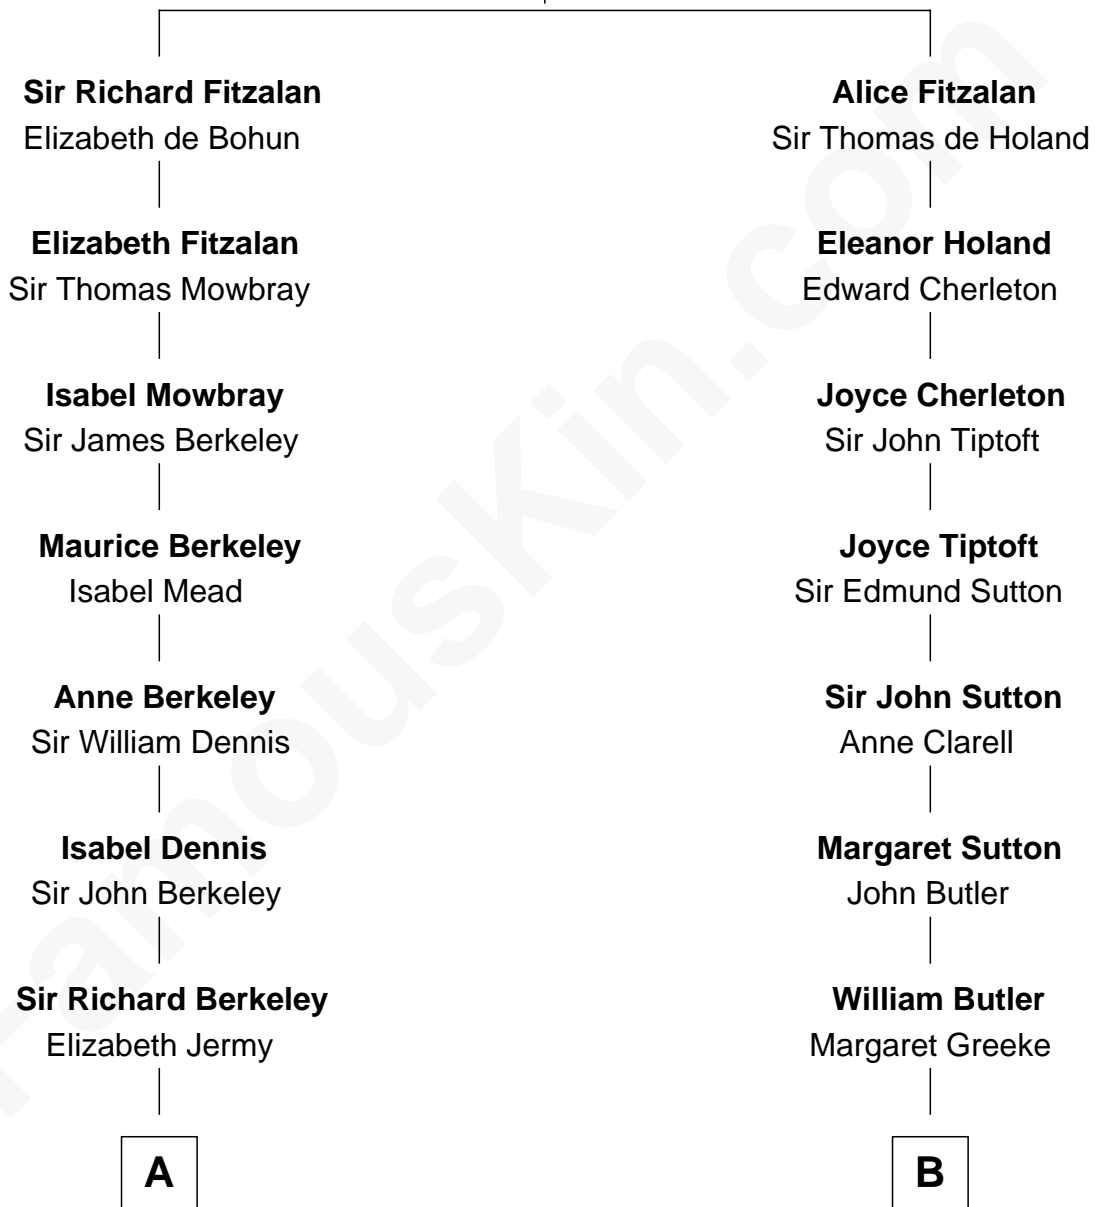

# FamousKin.com Relationship Chart of

**Robert Frost**

*Poet and Playwright*

12th cousin 6 times removed of

**George Washington**

*1st U.S. President*

**Richard Fitzalan**  
Eleanor Plantagenet

**C**