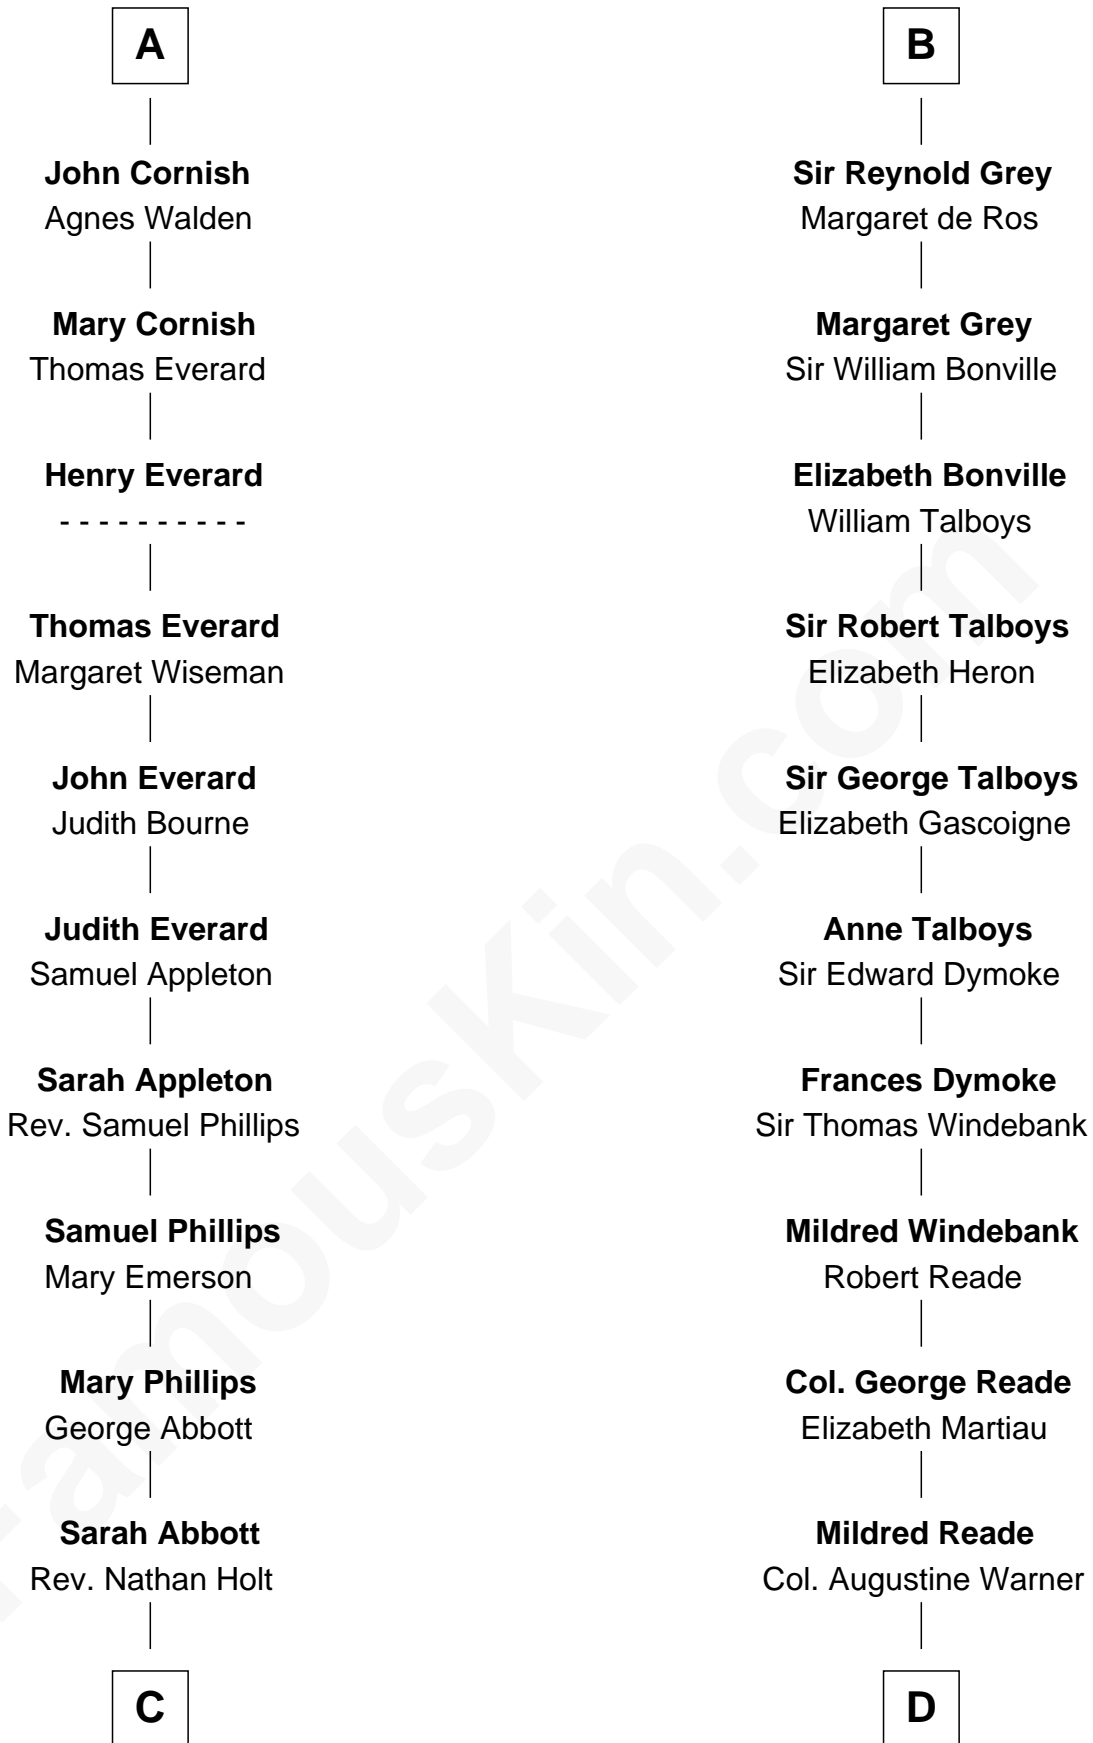

FamousKin.com Relationship Chart of

Robert Frost

Poet and Playwright

19th cousin 2 times removed of

George Washington

1st U.S. President

C

Sarah Holt
William Frost

Samuel Abbott Frost
Mary Blunt

William Prescott Frost
Judith Colcord

William Prescott Frost
Isabella Moodie

Robert Frost
Poet and Playwright

D

Mildred Warner
Lawrence Washington

Augustine Washington
Mary Ball