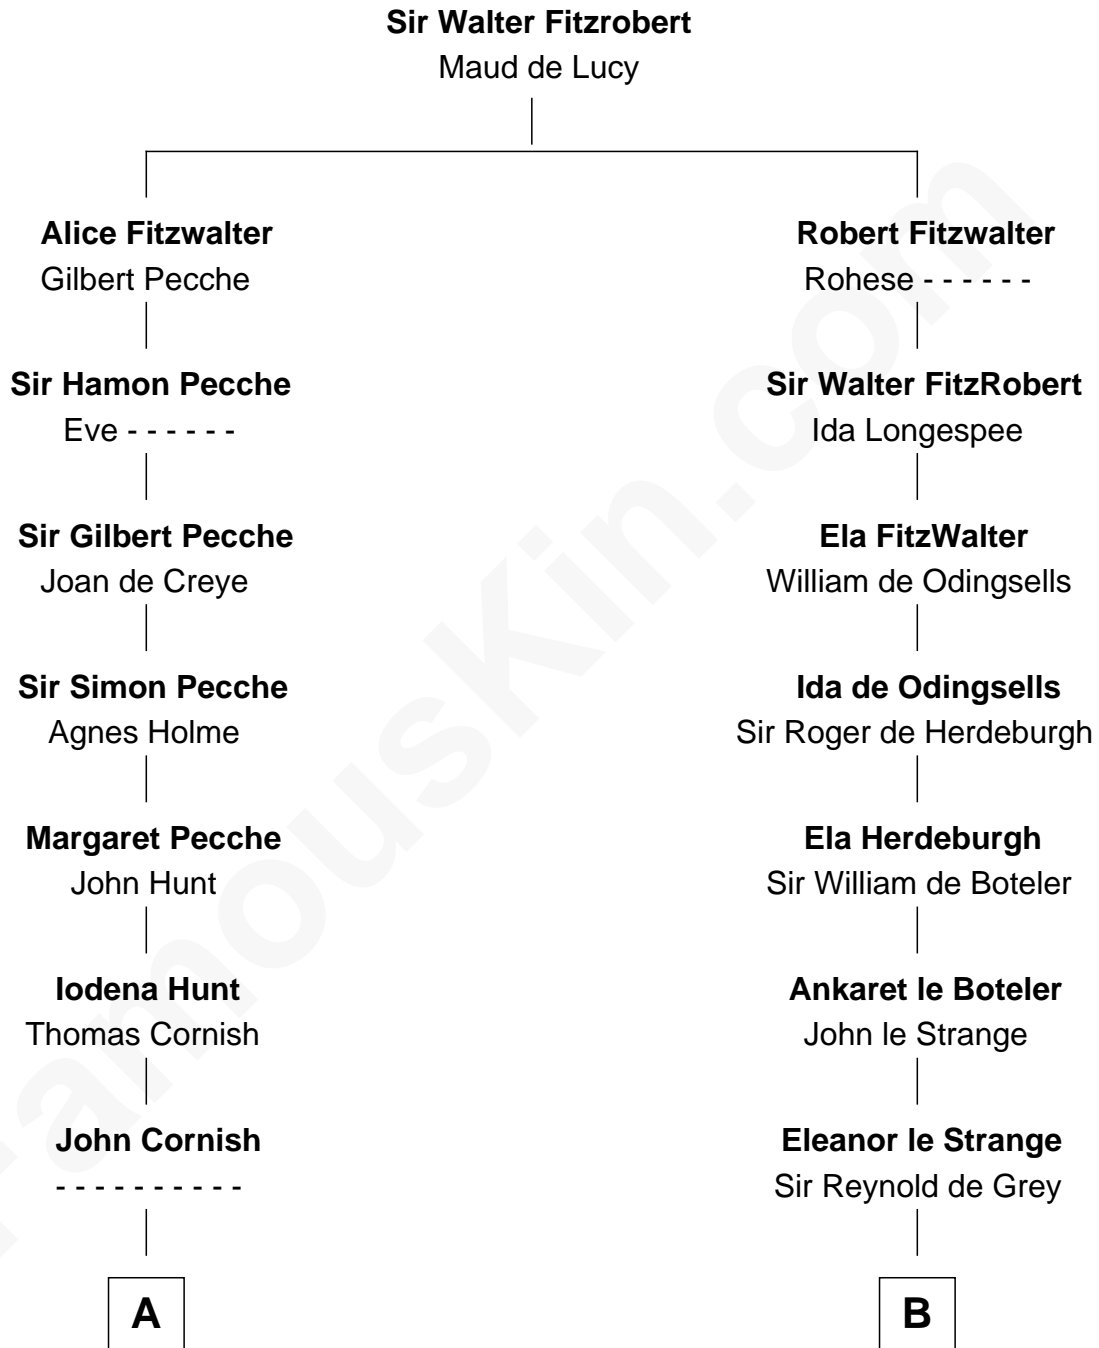

FamousKin.com Relationship Chart of

Robert Frost

Poet and Playwright

19th cousin 2 times removed of

George Washington

1st U.S. President

C

Sarah Holt
William Frost

Samuel Abbott Frost
Mary Blunt

William Prescott Frost
Judith Colcord

William Prescott Frost
Isabella Moodie

Robert Frost
Poet and Playwright

D

Mildred Warner
Lawrence Washington

Augustine Washington
Mary Ball

George Washington
1st U.S. President

FamousKin.com