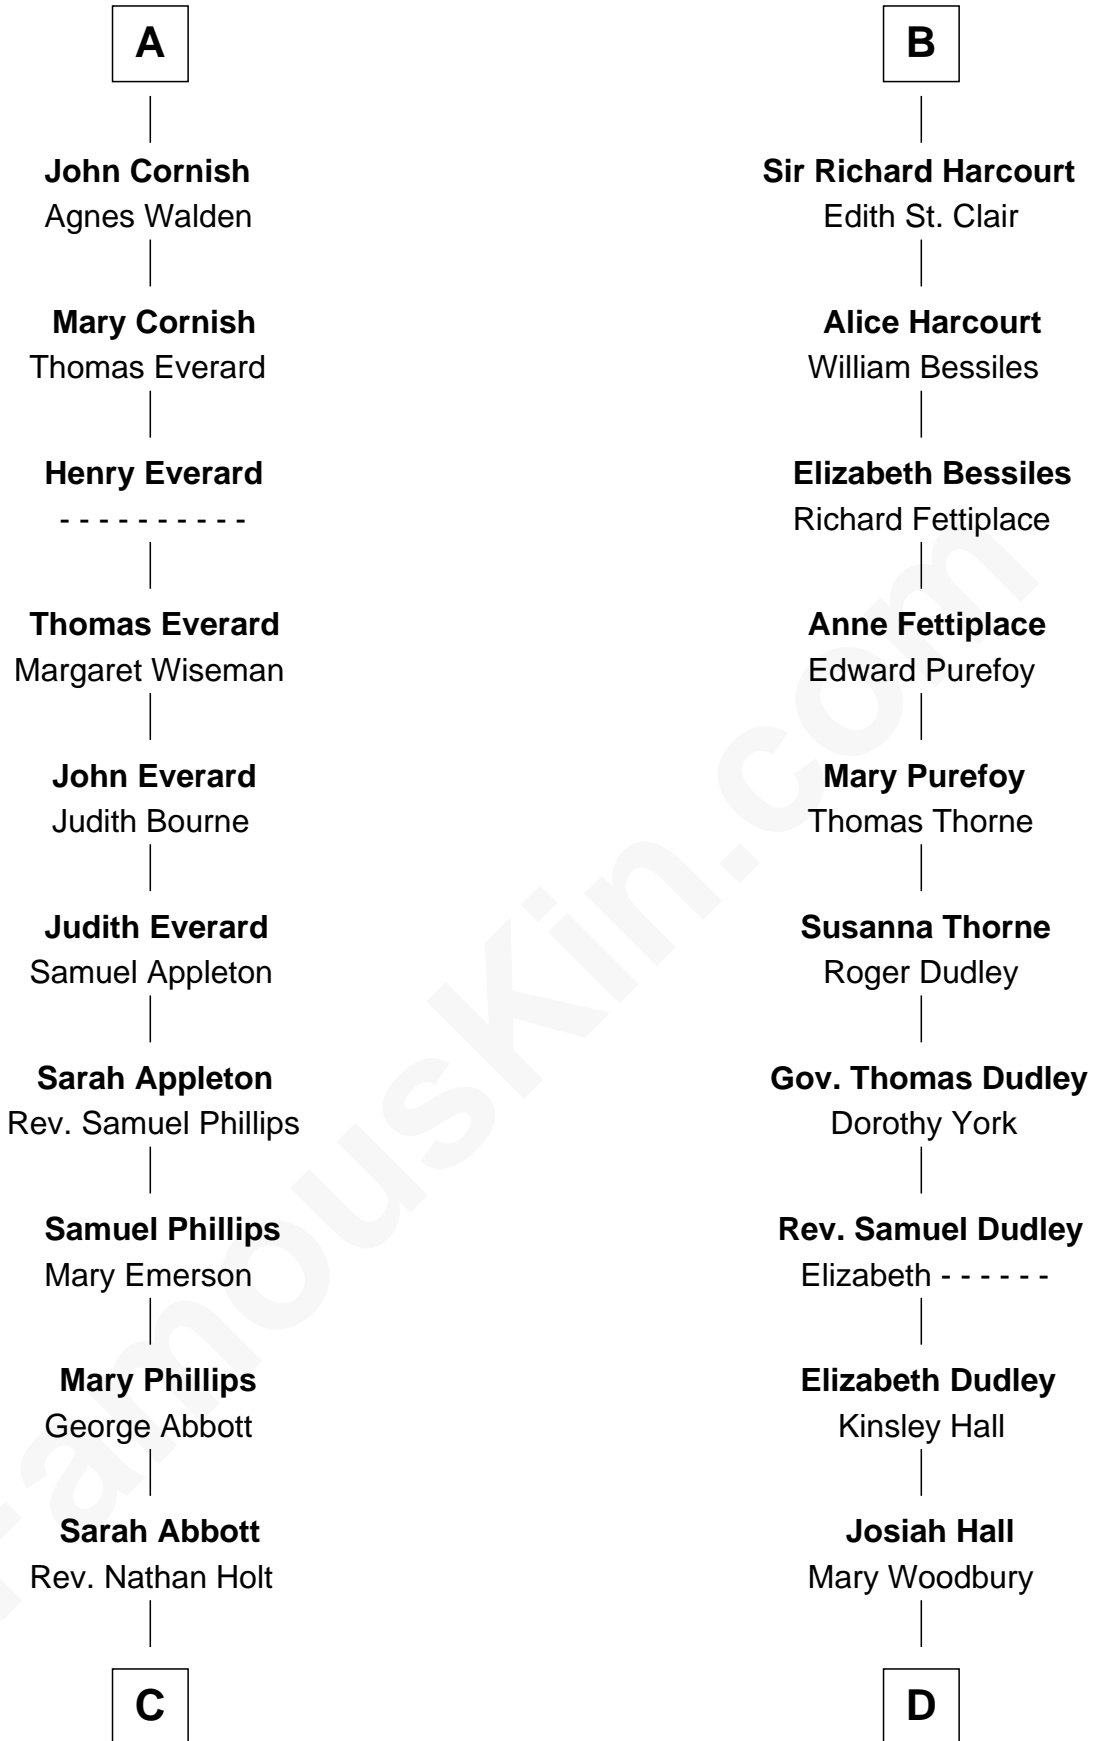

FamousKin.com Relationship Chart of

Robert Frost

Poet and Playwright

18th cousin 3 times removed of

John Langdon

Signer of the U.S. Constitution

C

Sarah Holt
William Frost

Samuel Abbott Frost
Mary Blunt

William Prescott Frost
Judith Colcord

William Prescott Frost
Isabella Moodie

Robert Frost
Poet and Playwright

D

Mary Hall
John Langdon

John Langdon
Signer of the U.S. Constitution