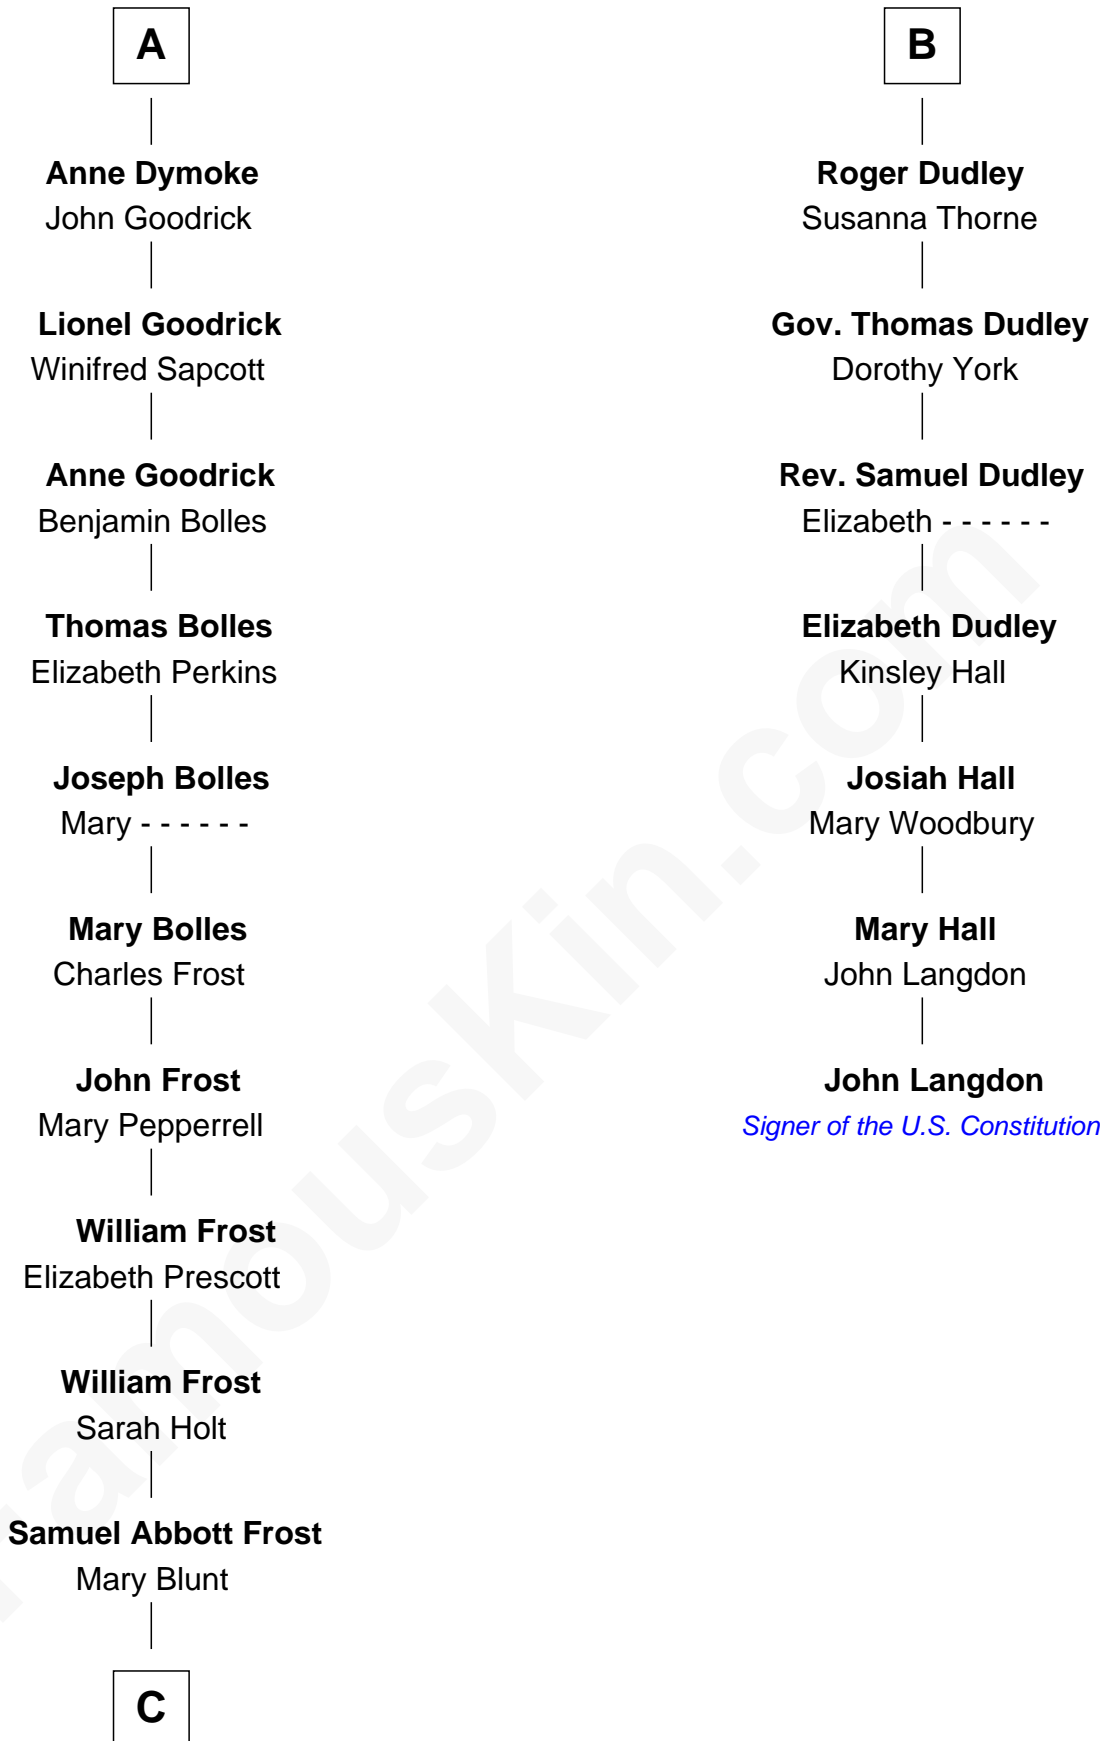

FamousKin.com Relationship Chart of

Robert Frost

Poet and Playwright

13th cousin 6 times removed of

John Langdon

Signer of the U.S. Constitution

Sir Maurice de Berkeley

Eve la Zouche