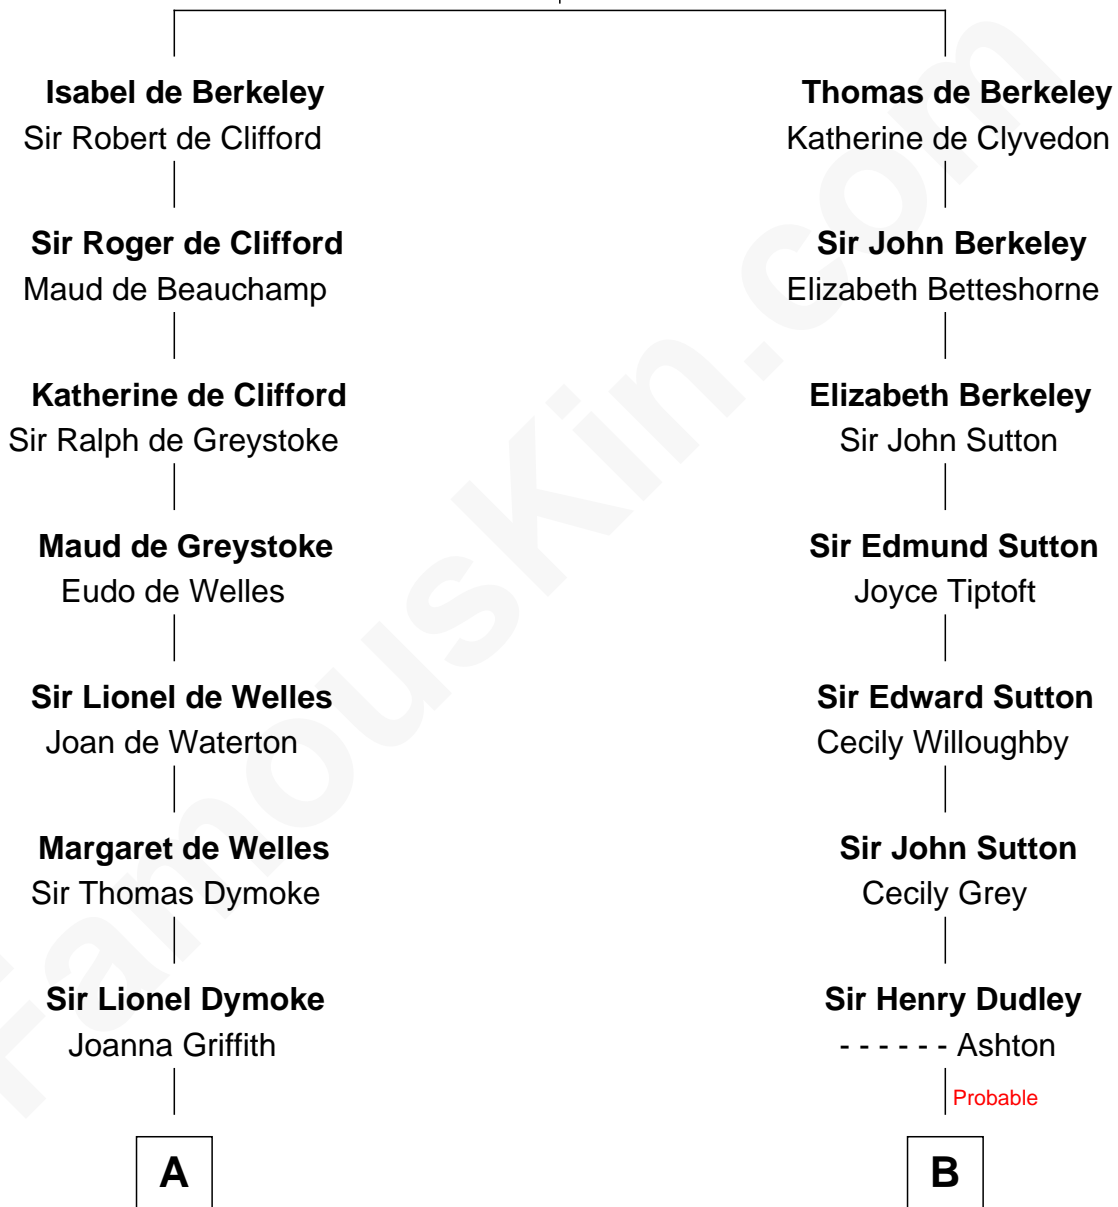

FamousKin.com Relationship Chart of

Robert Frost

Poet and Playwright

13th cousin 6 times removed of

John Langdon

Signer of the U.S. Constitution

Sir Maurice de Berkeley

Eve la Zouche