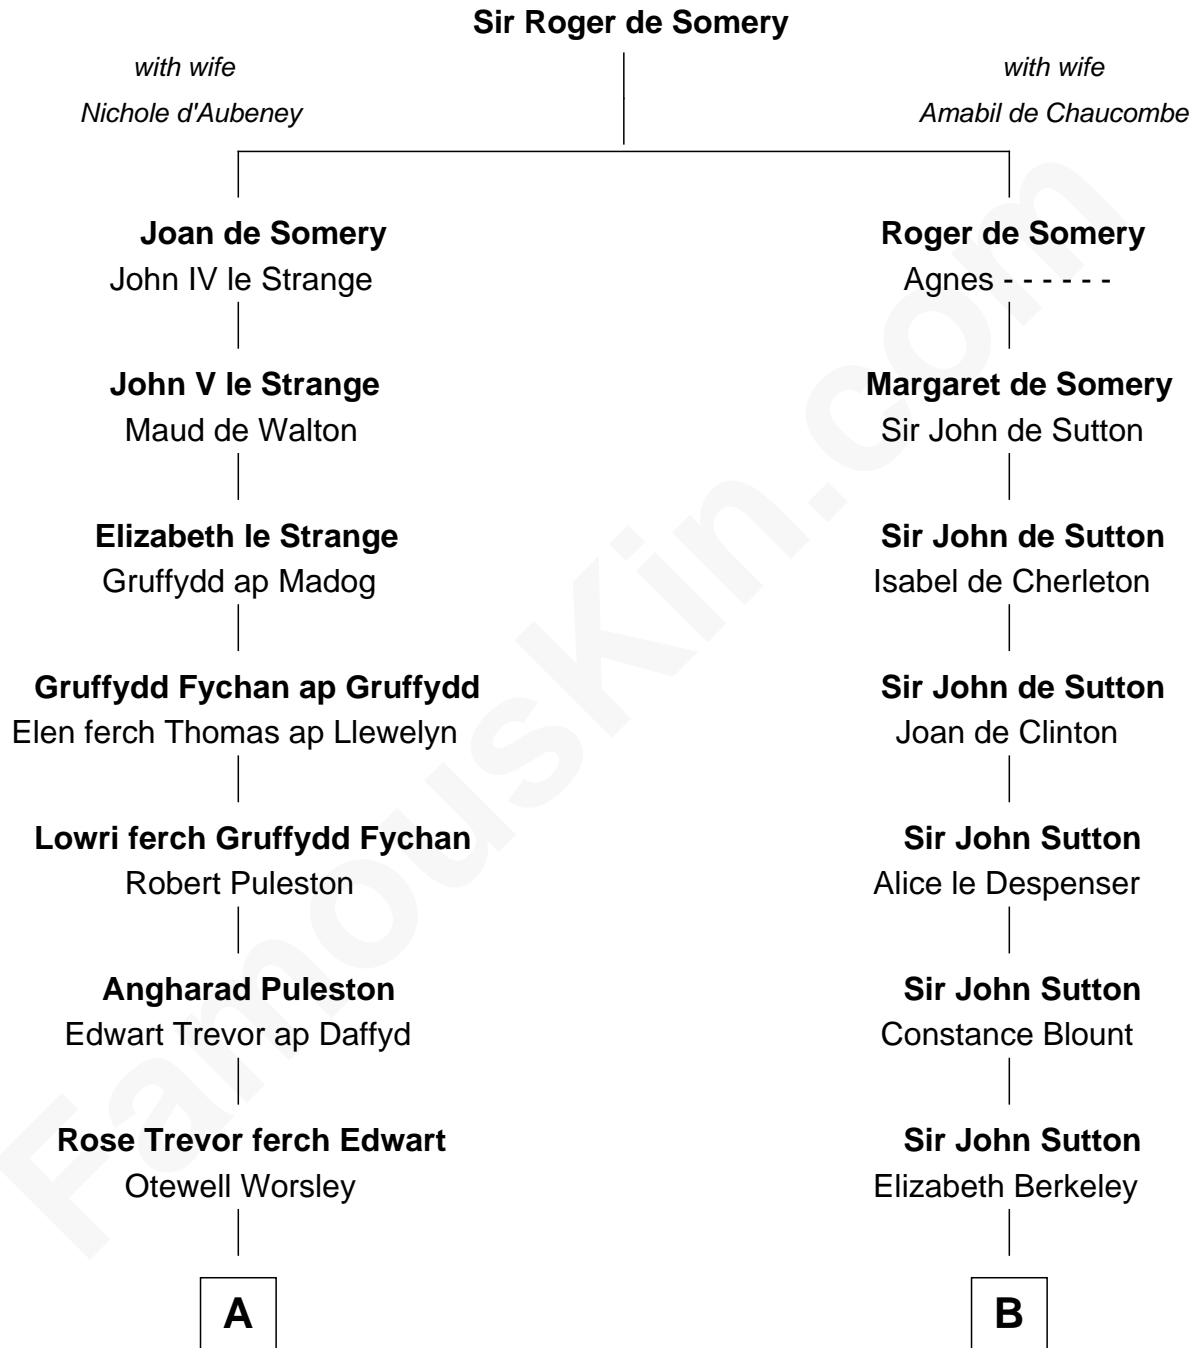

FamousKin.com Relationship Chart of

Robert Frost

Poet and Playwright

20th cousin 1 time removed of

Louis Auchincloss

Author

C

Samuel Abbott Frost