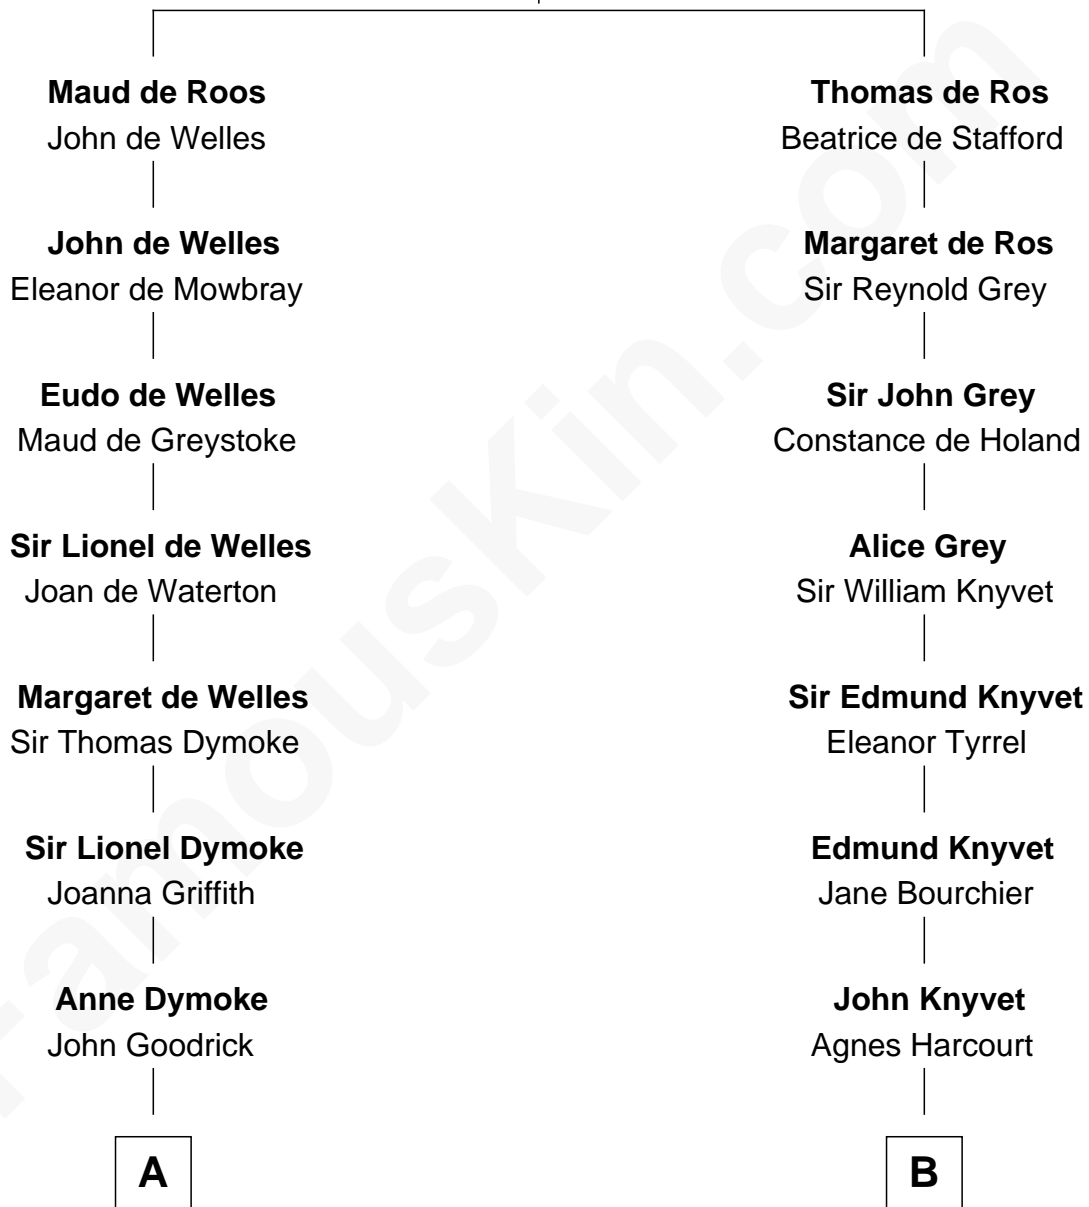

# FamousKin.com Relationship Chart of

**Robert Frost**

*Poet and Playwright*

18th cousin of

**Louis Auchincloss**

*Author*

**Sir William de Ros**  
Margery de Badlesmere

FamousKin.com