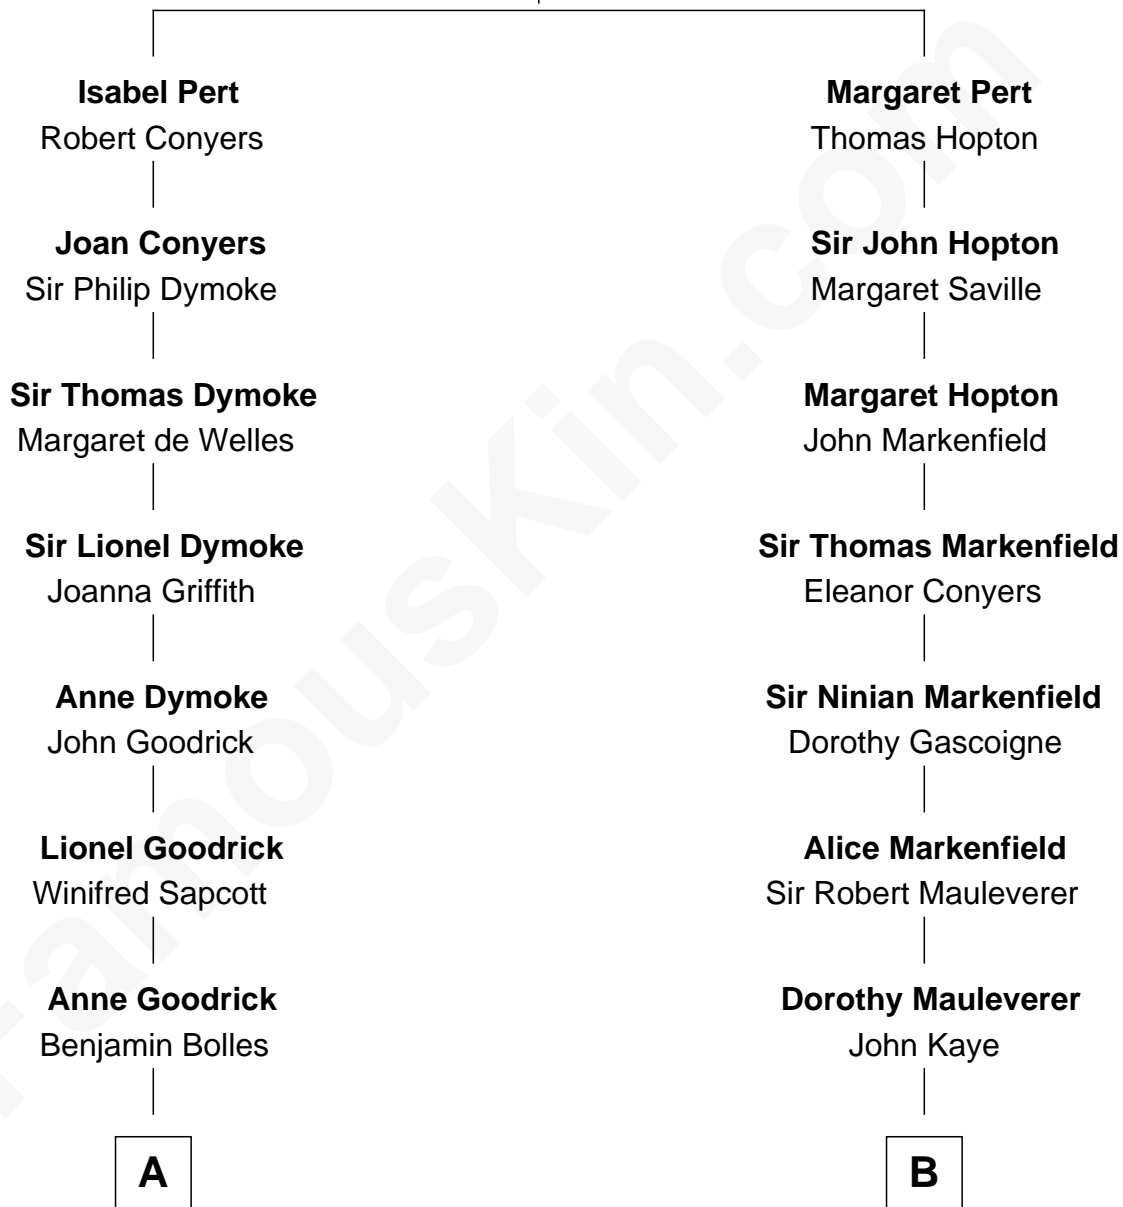

FamousKin.com Relationship Chart of

Robert Frost

Poet and Playwright

16th cousin 2 times removed of

Louis Auchincloss

Author

William Pert
Joan le Scrope

C

Joseph Howland Auchincloss

Priscilla Dixon Stanton

Louis Auchincloss

Author

FamousKin.com