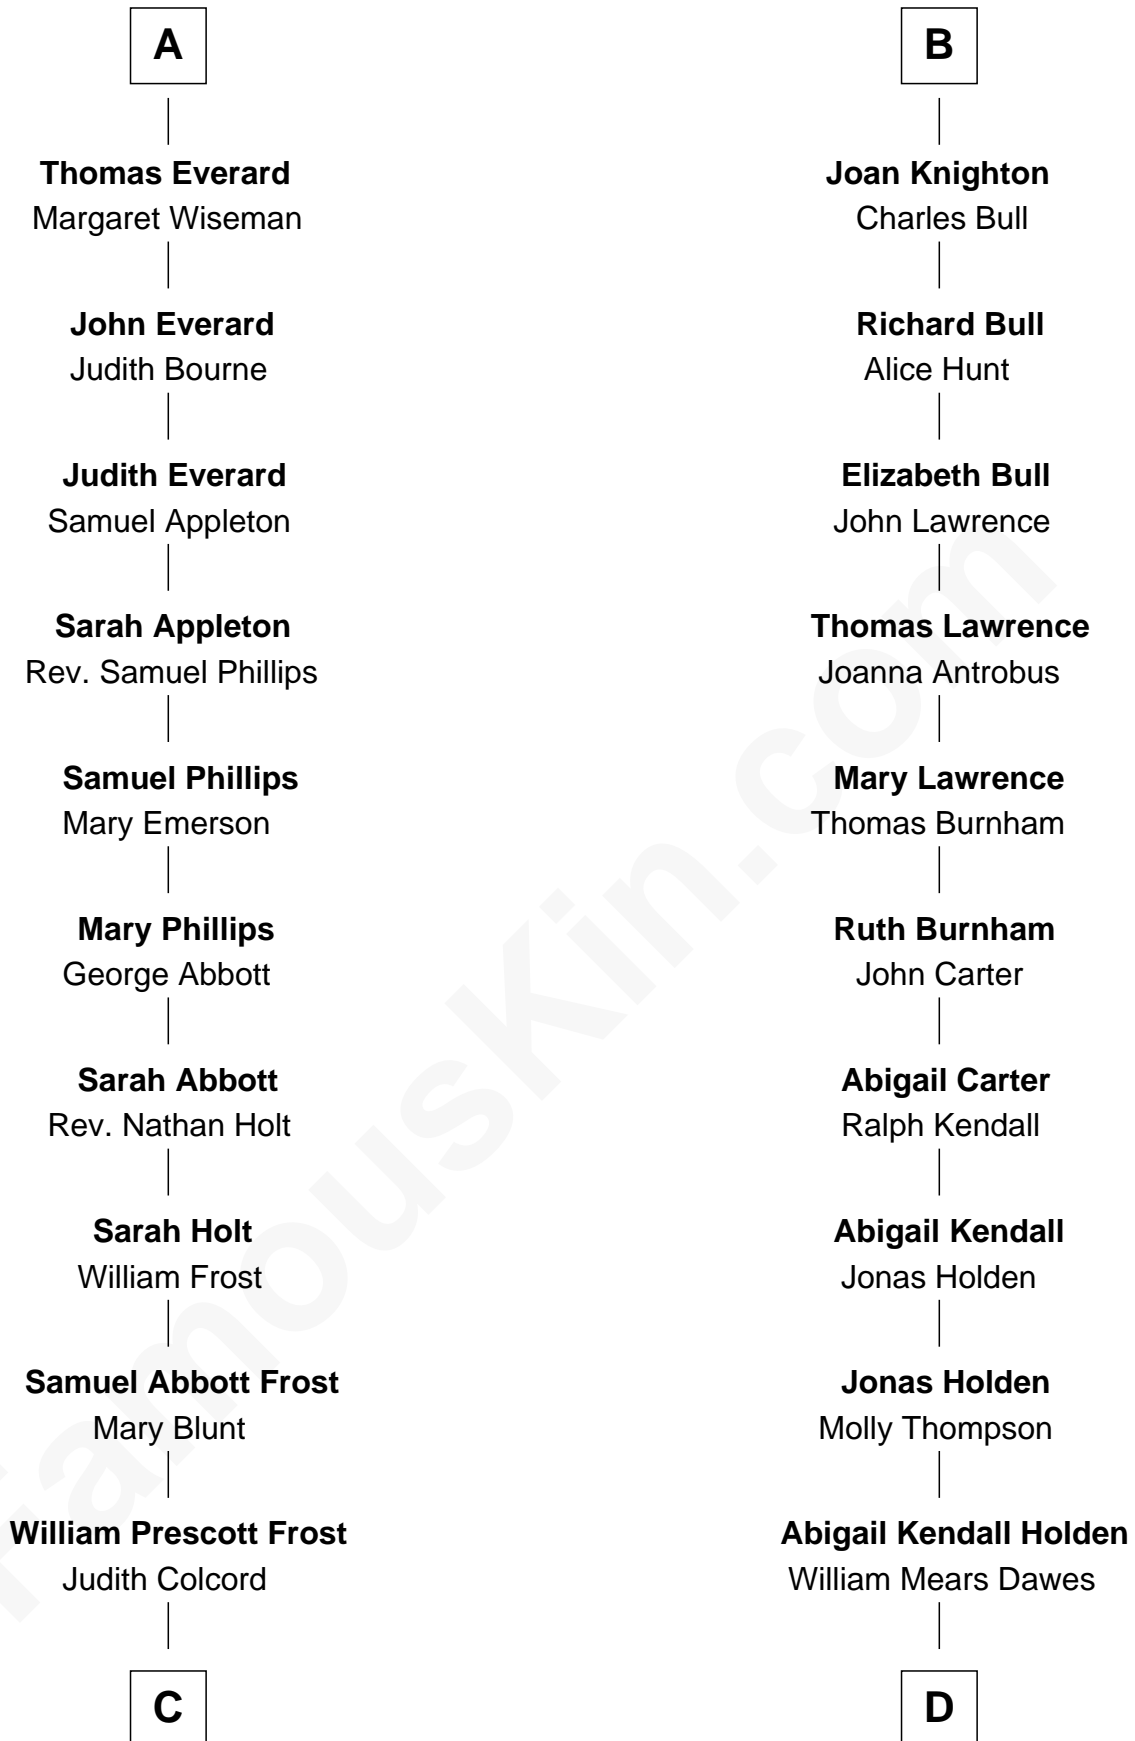

FamousKin.com Relationship Chart of

Robert Frost

Poet and Playwright

18th cousin 1 time removed of

Charles Dawes

30th U.S. Vice-President

Sir Gilbert Pecche

Joan de Creye

FamousKin.com