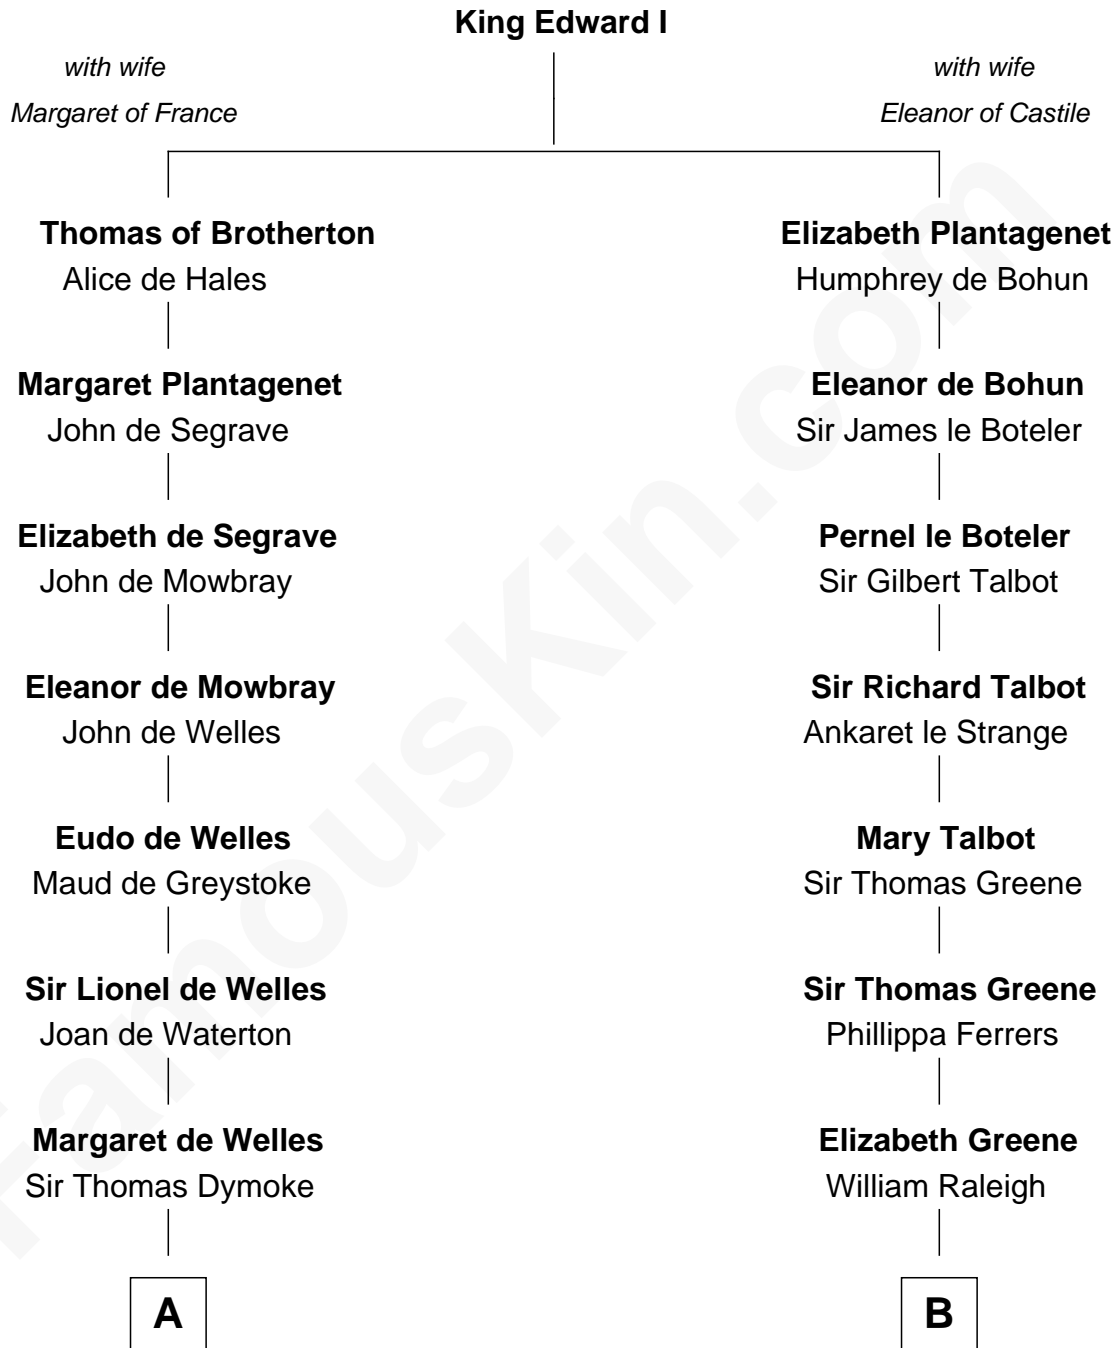

FamousKin.com Relationship Chart of

Robert Frost

Poet and Playwright

20th cousin of

Shanghai Pierce

Texas Cattleman

C

Samuel Abbott Frost

Ambless Wilbore

Nathaniel Stoddard

Susanna Stoddard

Isaac Pearce

Jonathan D. Pearce

Hanna Phillips Head

Shanghai Pierce

Texas Cattleman