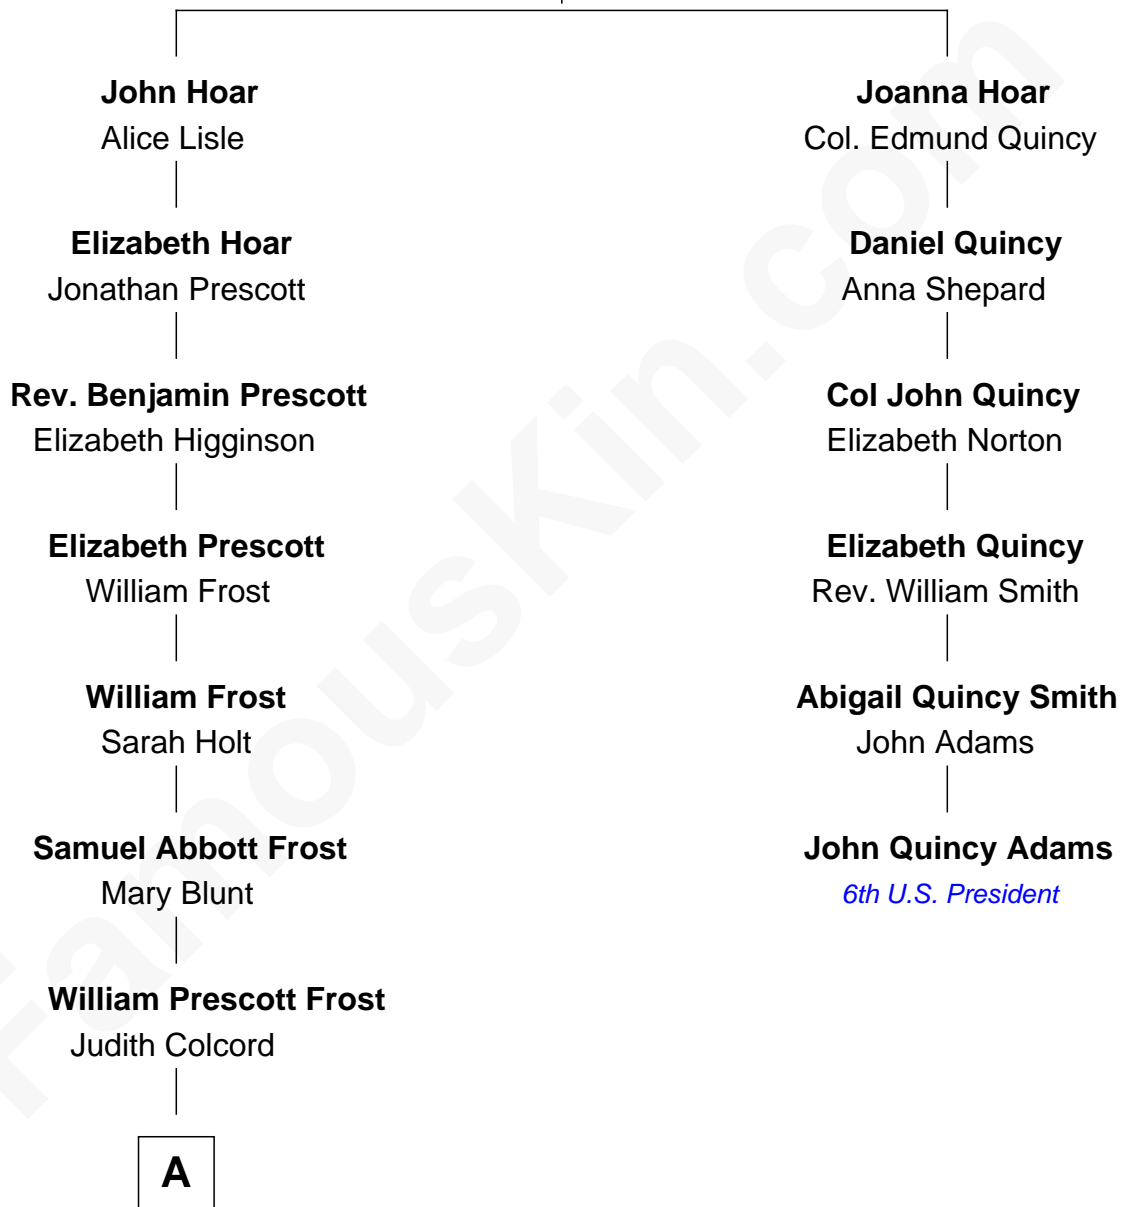

# FamousKin.com Relationship Chart of

**Robert Frost**

*Poet and Playwright*

5th cousin 3 times removed of

**John Quincy Adams**

*6th U.S. President*

**Charles Hoar**  
Joanna Hincksman

**A**

|  
**William Prescott Frost**

Isabella Moodie

|  
**Robert Frost**

*Poet and Playwright*

FamousKin.com