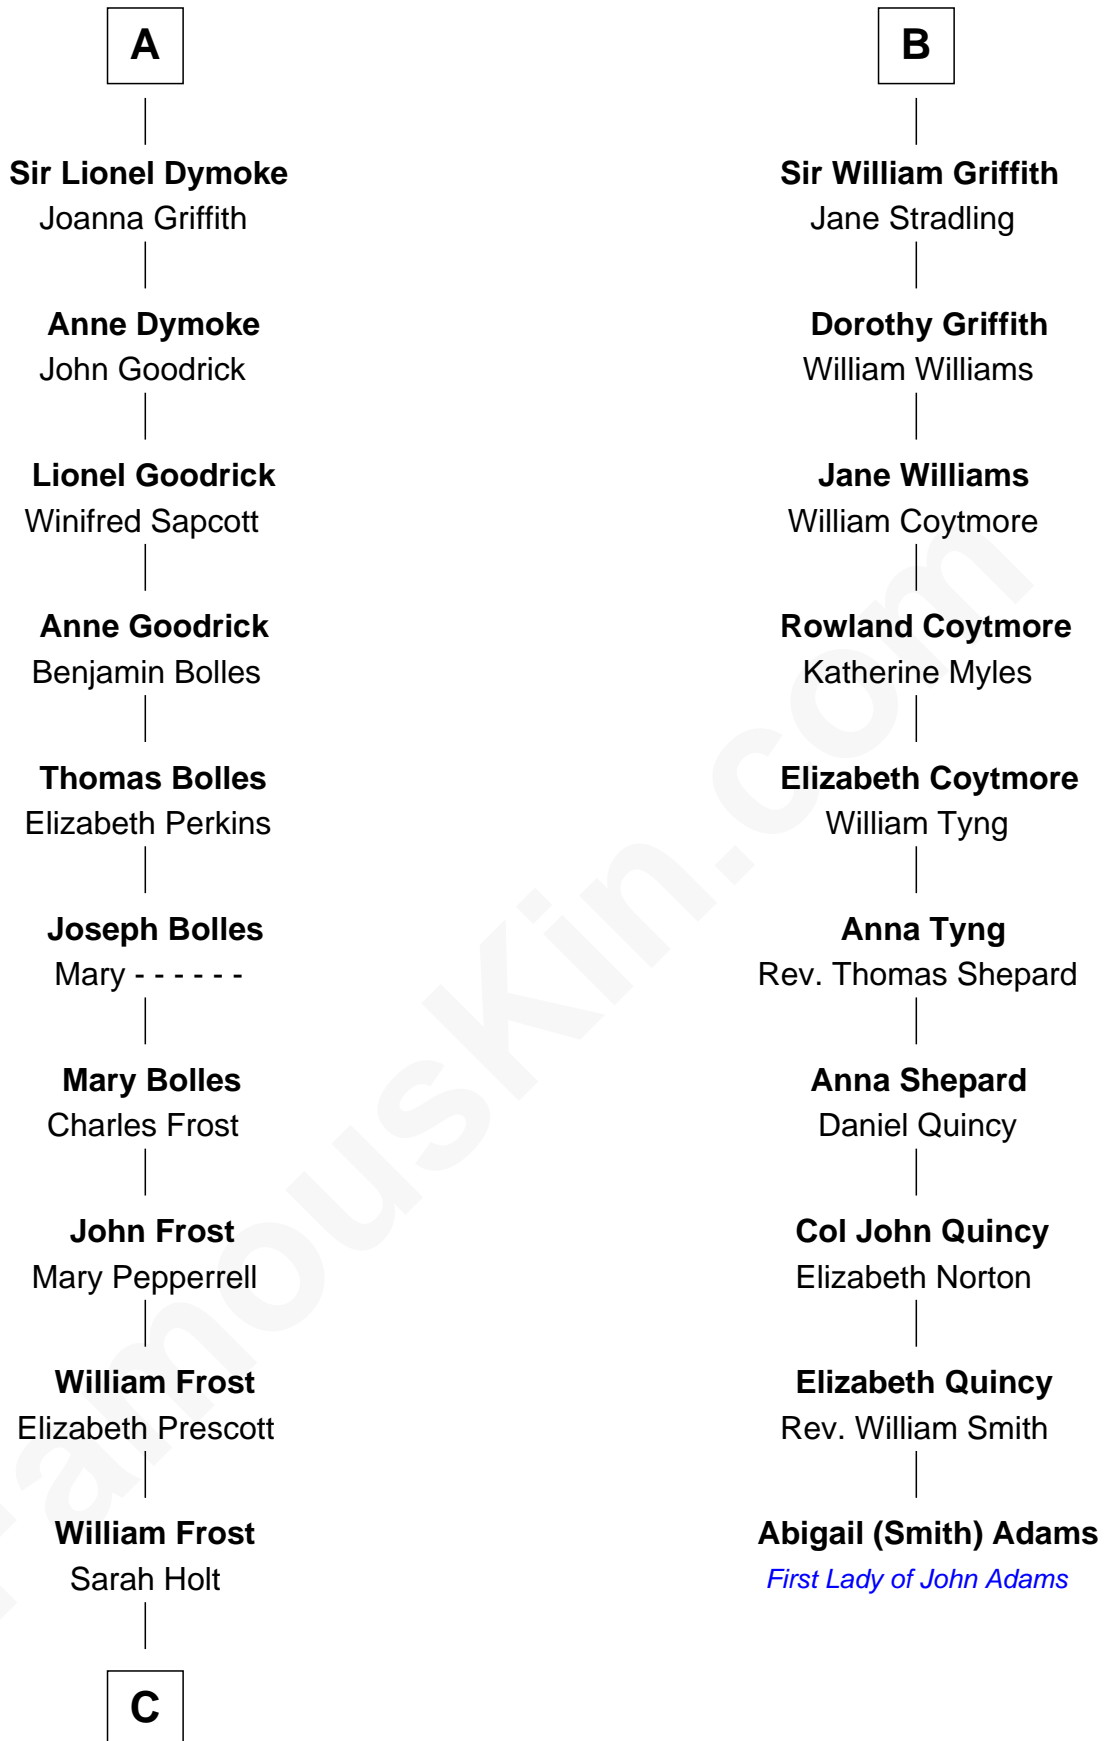

FamousKin.com Relationship Chart of

Robert Frost

Poet and Playwright

16th cousin 4 times removed of

Abigail (Smith) Adams

First Lady of President John Adams

C

—
Samuel Abbott Frost

Mary Blunt

—
William Prescott Frost

Judith Colcord

—
William Prescott Frost

Isabella Moodie

—
Robert Frost

Poet and Playwright

FamousKin.com