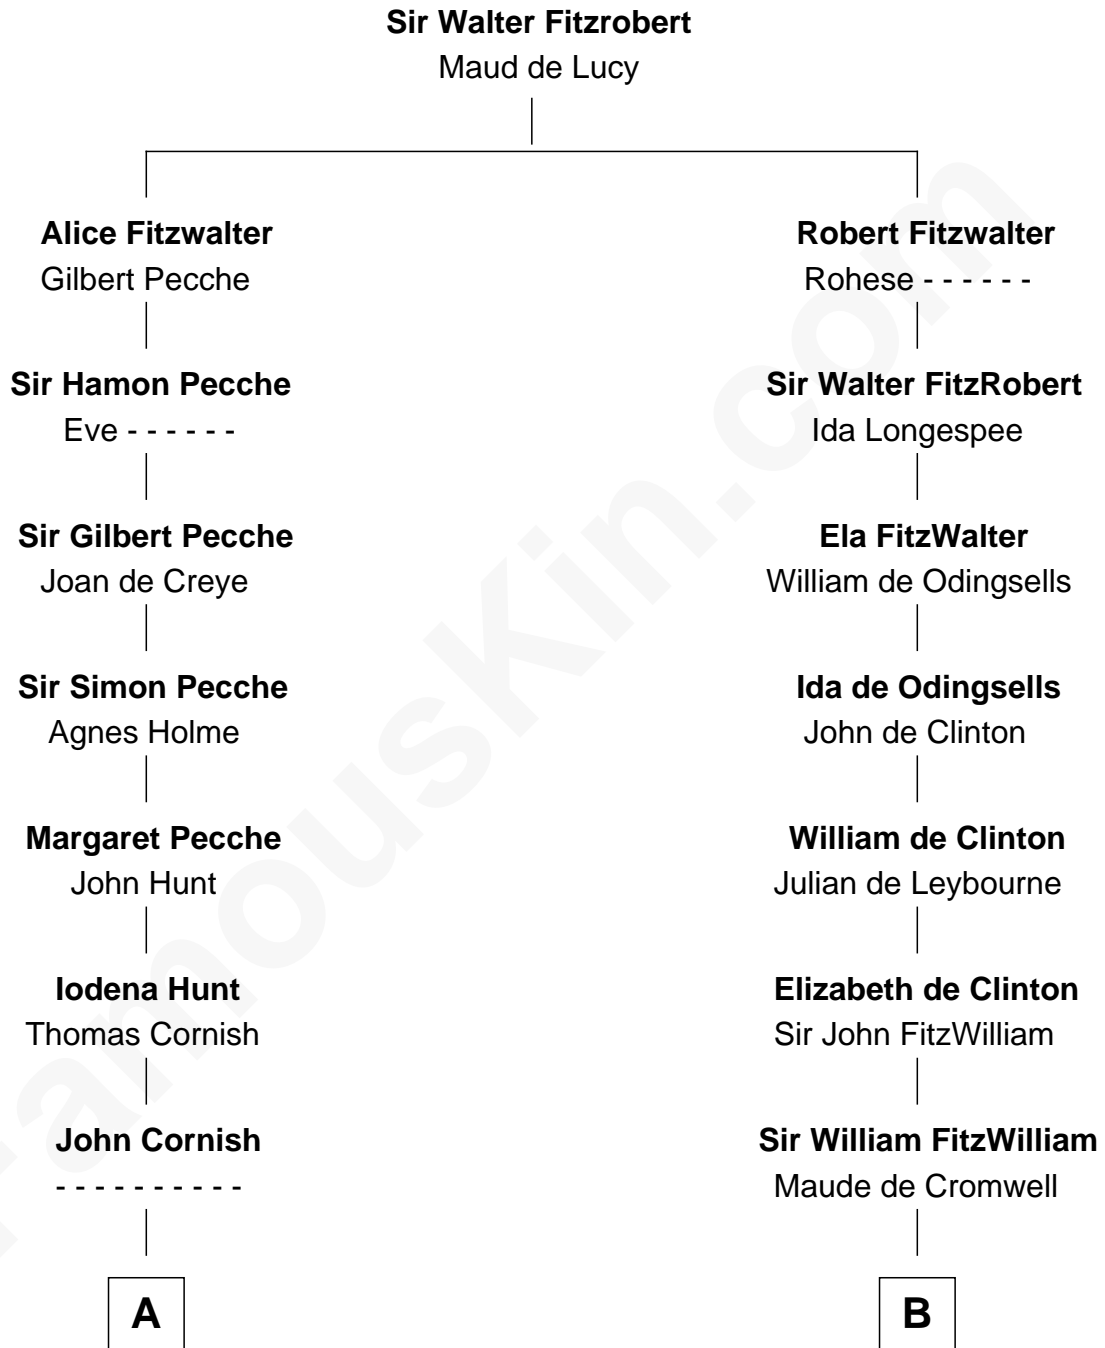

FamousKin.com Relationship Chart of

Robert Frost

Poet and Playwright

18th cousin 3 times removed of

Abigail (Smith) Adams

First Lady of President John Adams

C

Sarah Holt
William Frost

Samuel Abbott Frost
Mary Blunt

William Prescott Frost
Judith Colcord

William Prescott Frost
Isabella Moodie

Robert Frost
Poet and Playwright

D

Elizabeth Quincy
Rev. William Smith

Abigail (Smith) Adams
First Lady of John Adams