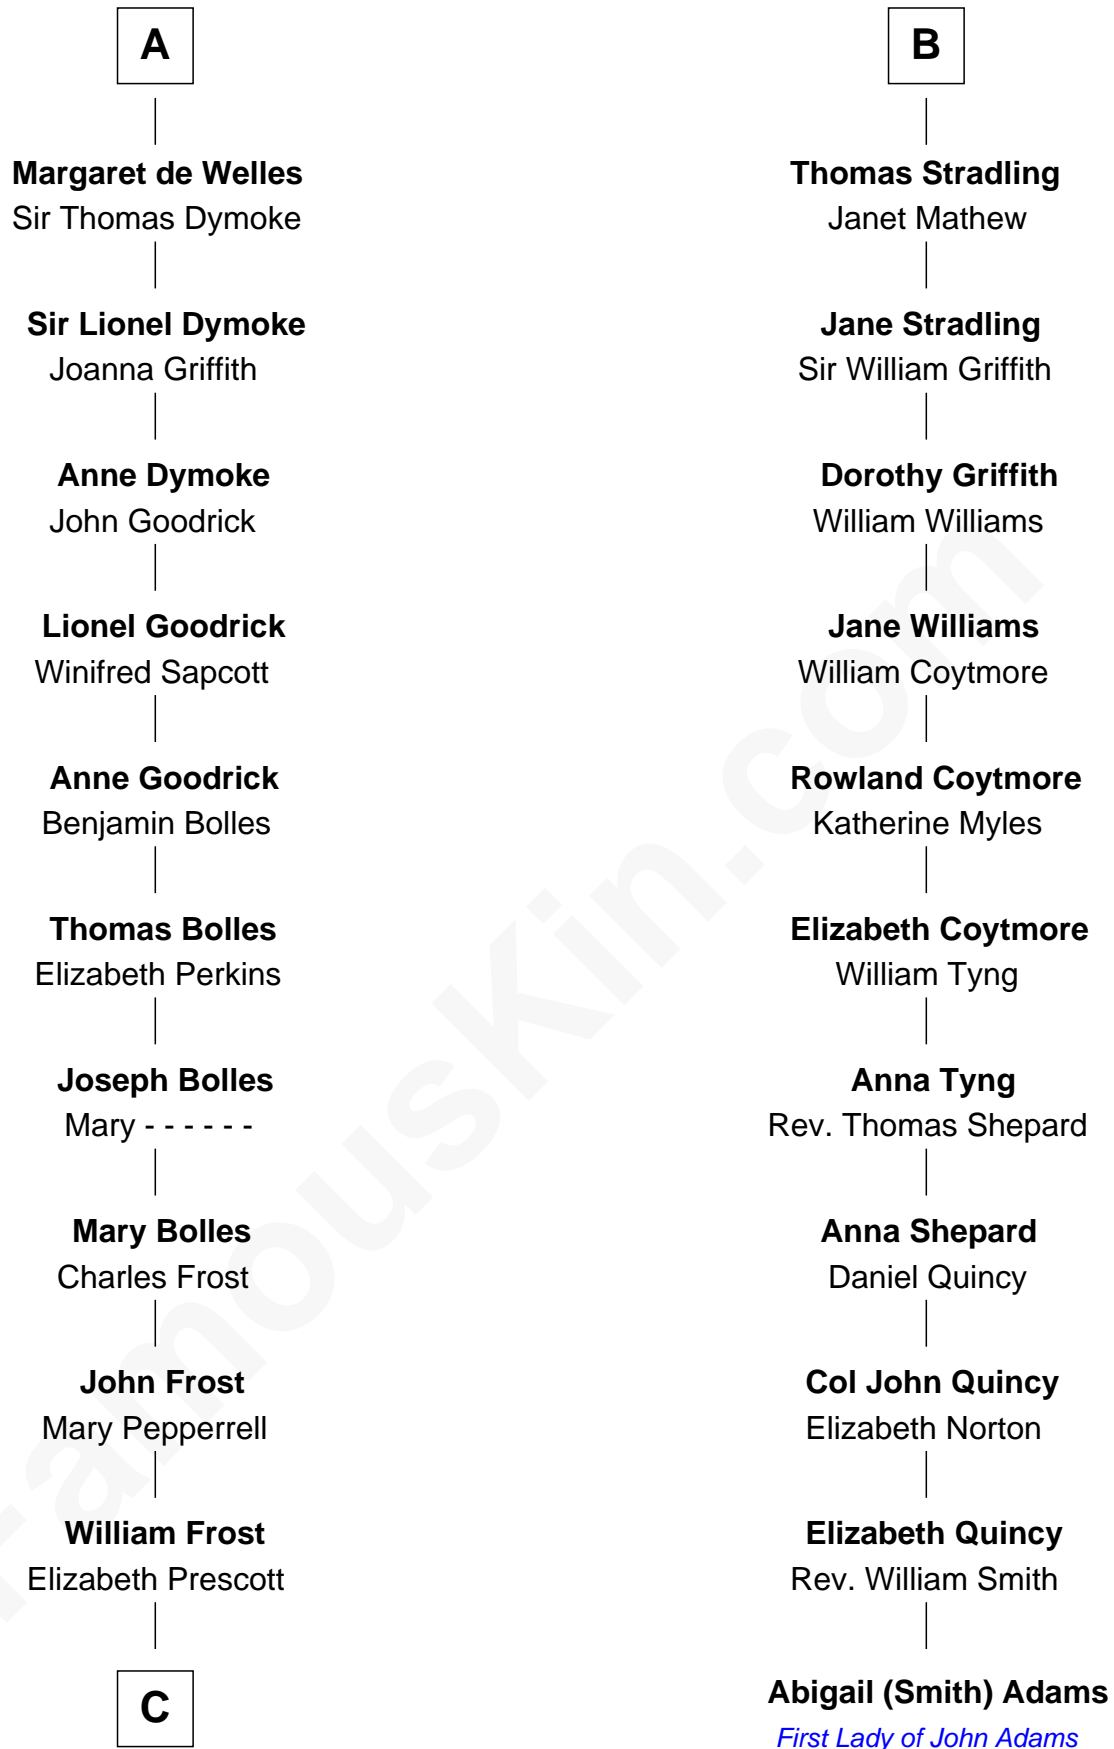

FamousKin.com Relationship Chart of

Robert Frost

Poet and Playwright

17th cousin 4 times removed of

Abigail (Smith) Adams

First Lady of President John Adams

Philip III, King of France

*with wife
Maria of Brabant*

*with wife
Isabella of Aragon*

Margaret of France
Edward I, King of England

King Philip IV of France
Joan of Navarre

Thomas of Brotherton
Alice de Hales

Isabella of France
Edward II, King of England

Margaret Plantagenet
John de Segrave

Edward III, King of England
Philippa of Hainault

Elizabeth de Segrave
John de Mowbray

John of Gaunt
Katherine Roet

Eleanor de Mowbray
John de Welles

Henry Beaufort

Eudo de Welles
Maud de Greystoke

Jane Beaufort
Sir Edward Stradling

Sir Lionel de Welles
Joan de Waterton

Sir Henry Stradling
Elizabeth Herbert

A

B

C

William Frost

Sarah Holt

Samuel Abbott Frost