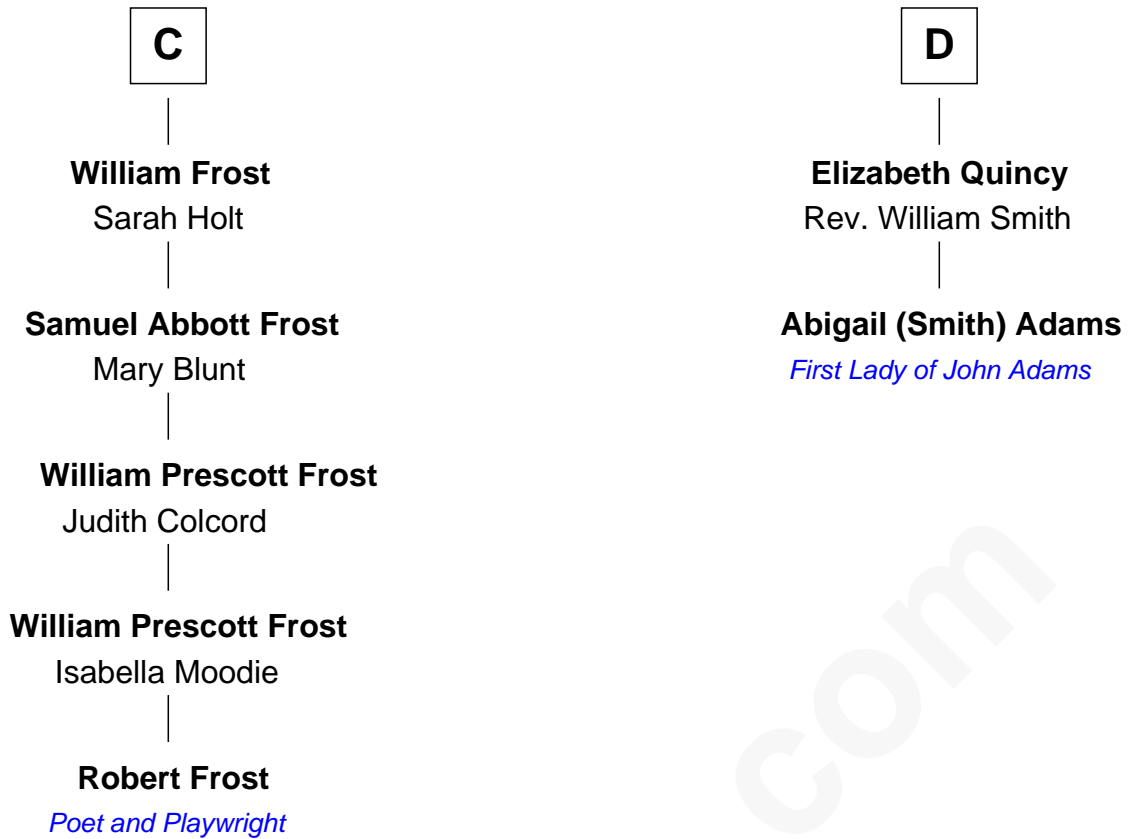

# FamousKin.com Relationship Chart of

**Robert Frost**

*Poet and Playwright*

18th cousin 3 times removed of

**Abigail (Smith) Adams**

*First Lady of President John Adams*

FamousKin.com