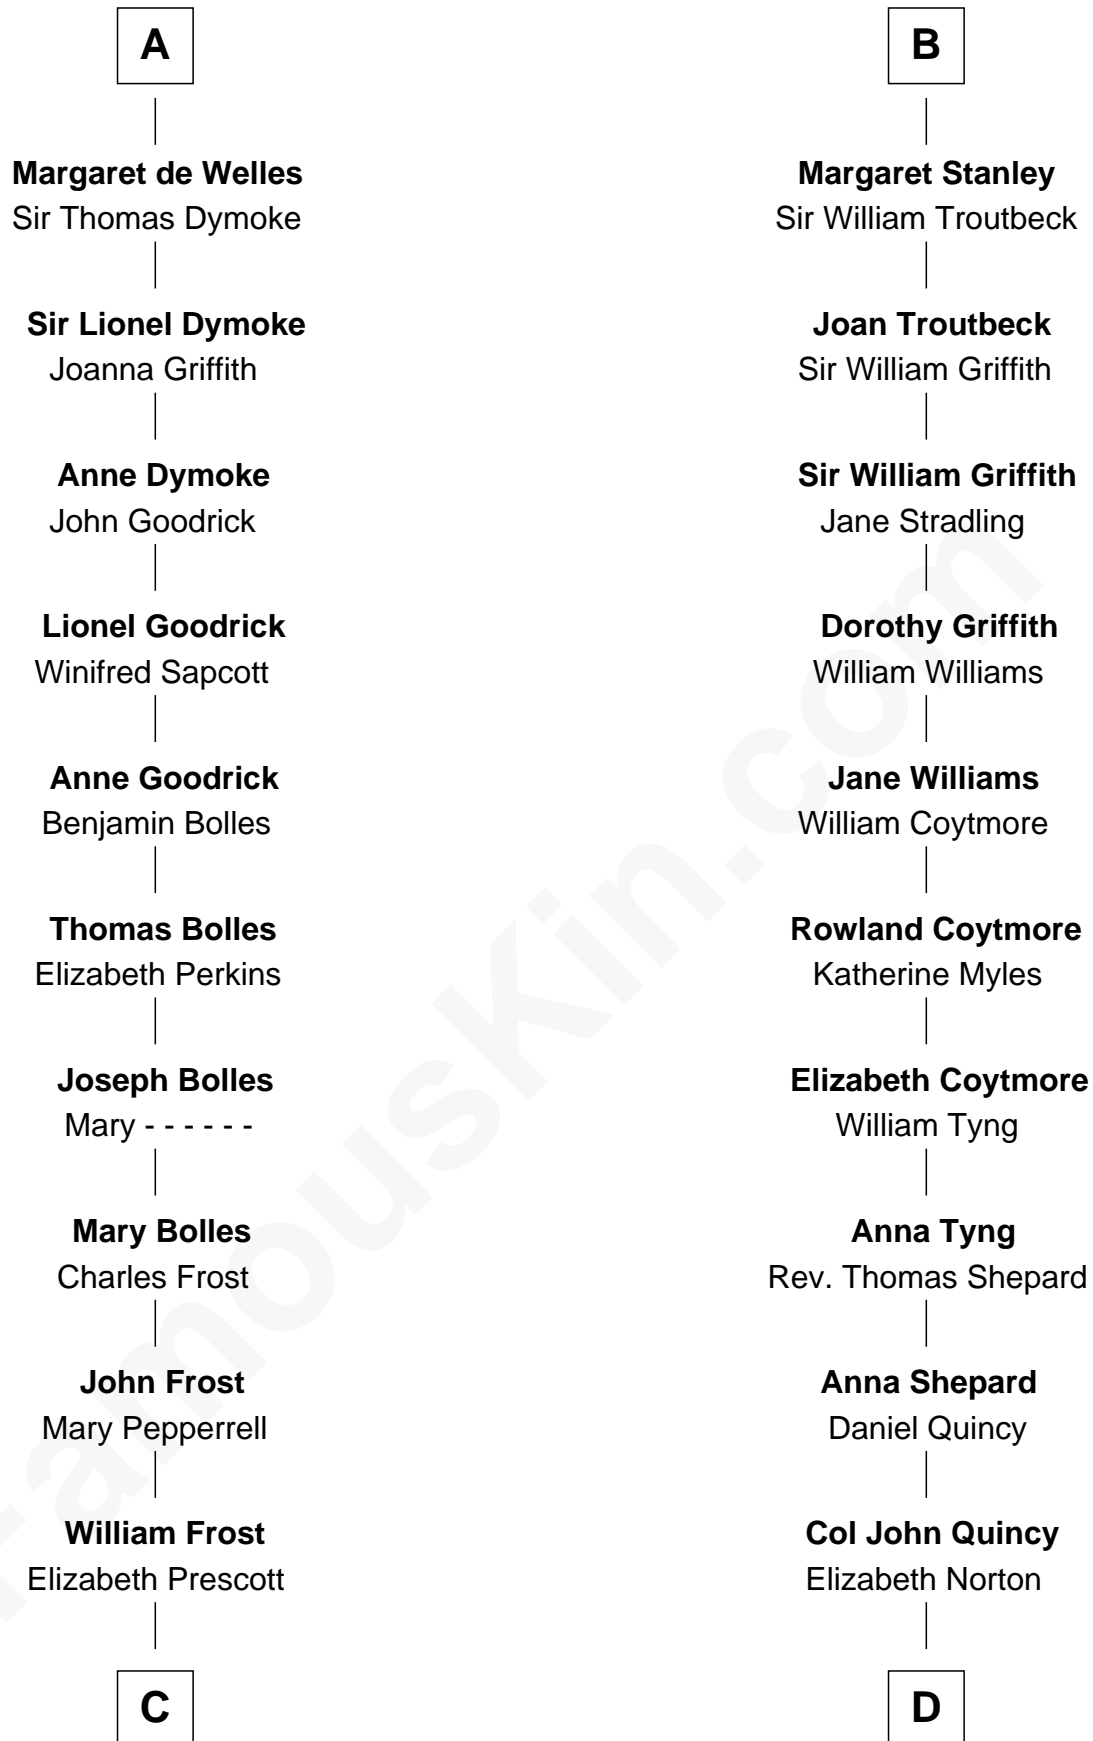

# FamousKin.com Relationship Chart of

**Robert Frost**

*Poet and Playwright*

18th cousin 3 times removed of

**Abigail (Smith) Adams**

*First Lady of President John Adams*

FamousKin.com