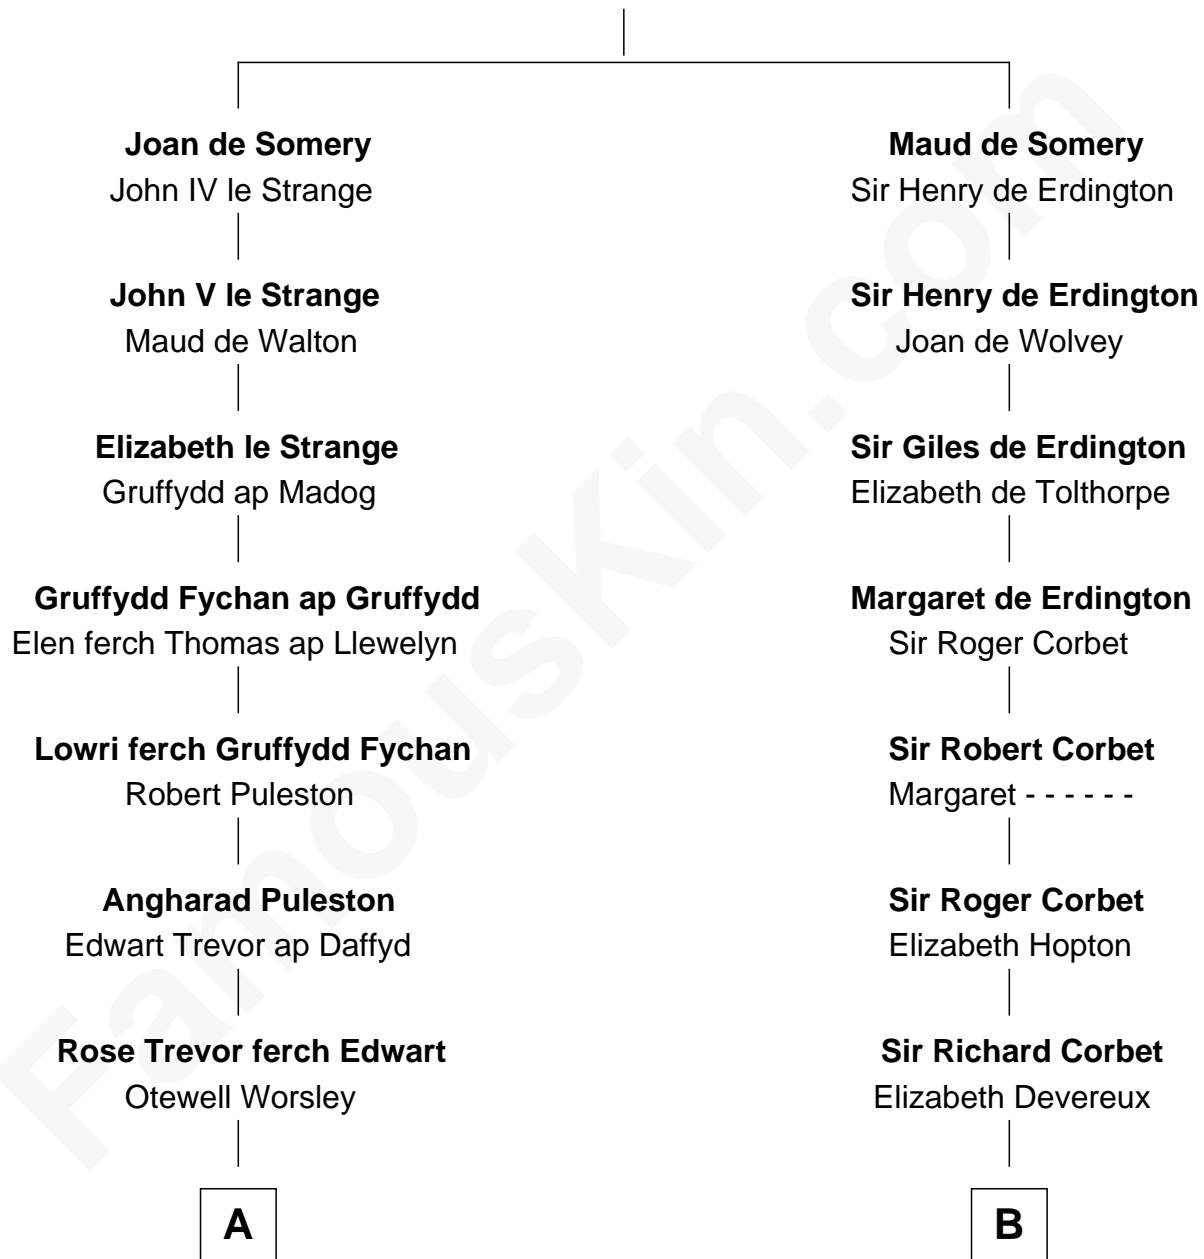

FamousKin.com Relationship Chart of

Robert Frost

Poet and Playwright

20th cousin of

Orson Welles

Radio, Stage, and Movie Actor

Sir Roger de Somery

Nichole d'Aubenev

C

Samuel Abbott Frost

Mary Blunt

William Prescott Frost

Judith Colcord

William Prescott Frost

Isabella Moodie

Robert Frost