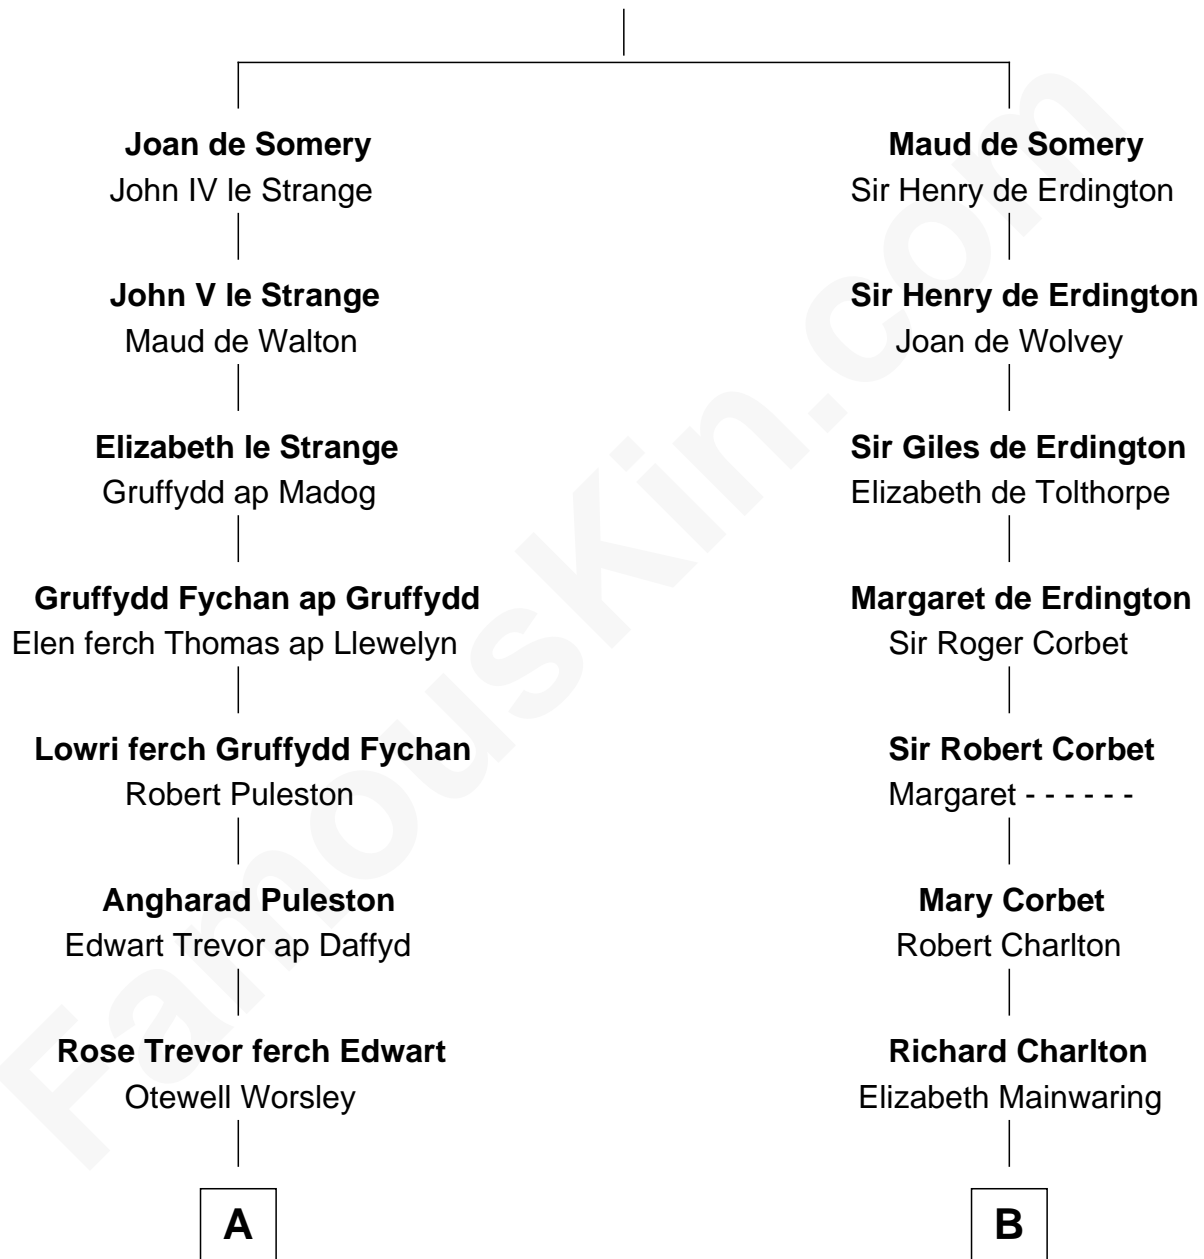

# FamousKin.com Relationship Chart of

**Robert Frost**

*Poet and Playwright*

15th cousin 5 times removed of

**John Hancock**

*Signer of the Declaration of Independence*

**Sir Roger de Somery**

Nichole d'Aubenev

**C**

—  
**Samuel Abbott Frost**

Mary Blunt

—  
**William Prescott Frost**

Judith Colcord

—  
**William Prescott Frost**

Isabella Moodie

—  
**Robert Frost**

*Poet and Playwright*

FamousKin.com